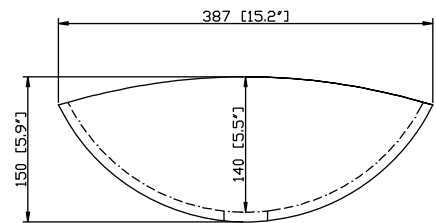

Nominal Dimension

- 20W x 16D x 6H inches
- 510 x 410 x 152 mm

Components

Drain	GV-DRAIN-CP	GV-DRAIN-BN
Vanity	LEGACY-V40-BU	PRADO-V22-DW

Product Diagrams

Front

Side