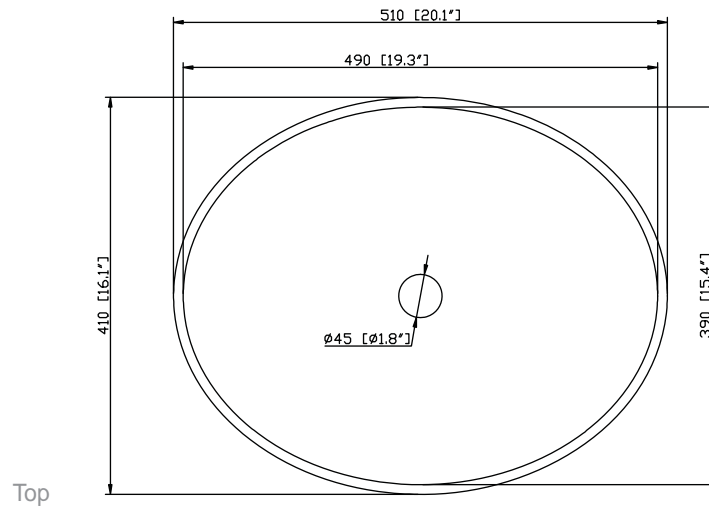

Nominal Dimension

- 20W x 16D x 6H inches
- 510 x 410 x 152 mm

Components

Drain	GV-DRAIN-CP	GV-DRAIN-BN
Vanity	LEGACY-V40-BU	PRADO-V22-DW

Product Diagrams

Front

Side