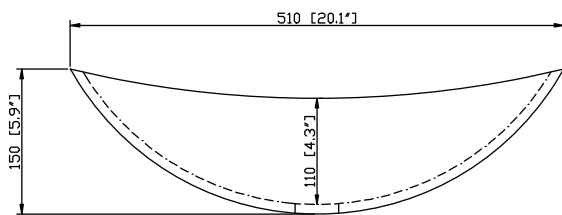

Nominal Dimension

- 20W x 16D x 6H inches
- 510 x 410 x 152 mm

Components

Drain	GV-DRAIN-CP	GV-DRAIN-BN
Vanity	LEGACY-V40-BU	PRADO-V22-DW

Product Diagrams

Front

Side