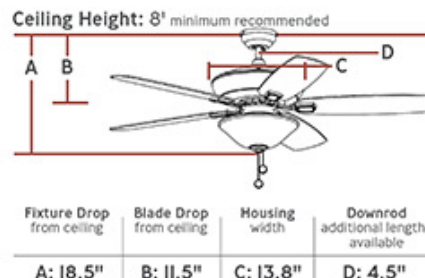

5CSM60RZWD: 60" Colony Super Max Plus - Rubberized White

Specification Images:

Collection: Colony Super Max Plus

UPC #:014817566727

Finish: Matte White (RZW)

Blade Finish: Matte White

Blade Finish 2: Undefined

Dimensions:

Diameter:	60"
Weight:	22.44 lbs.
Reverse Switch:	Manual
Rev. Switch Location:	Switch Housing
Motor Size:	188.0 X 20.0
Diameter of Housing:	13.8
Capacitor Value:	4+5+6
Lead Wire Length:	78 inches
Light Kit Included:	Yes
Remote Included:	None
Remote Group(s):	CK250,NEO

Bulbs:

3 - Candelabra B10 Torpedo 60w Max. 120v - included

Features:

- Flush mount hardware is included
- Fixture is operated with a pull chain

Material List:

Safety Listing:

Safety Listed for Damp Locations

Instruction Sheets:

English (5CSM60XXD-CUL-ENG)
French (5CSM60XXD-CUL-CF)

Shade / Glass / Diffuser Details:

Part	Material	Finish	Quantity	Item Number	Length	Width	Height	Diameter	Fitter Diameter	Shade Top Length	Shade Top Width	Shade Top Diameter
Glass	Glass	Matte White	1									

Blade Details: