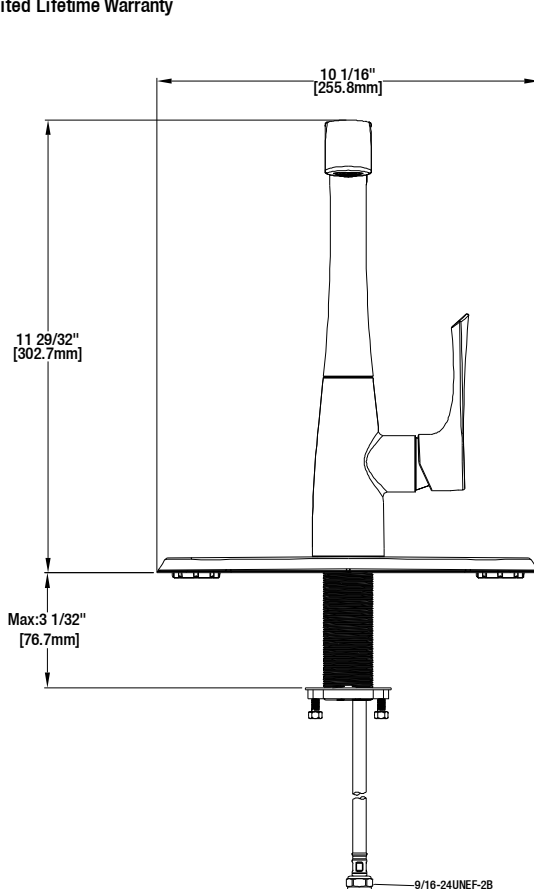

Menlo Contemporary Single-Handle High-Arc Standard Kitchen Faucet
FEATURES

- Requires 1 or 3-Hole Sink with 8" On-Center
- 3/8" IPS Connections
- Max Flow Rate: 1.8 gpm (6.8 L/min) at 60 psi
- Max Countertop Thickness: 3 1/32"
- Spout Reach: 8 1/8"
- Spout Height: 11 29/32"
- Ceramic Valve for Lifetime Drip-Free Operation
- With Zinc Lever Handle

MODEL	SKU #	FINISH
HD67644-0101	306838820	Chrome
HD67644-0108D2	306838665	Stainless Steel
HD67644-0110H	306838829	Matte Black

INSTALLATION DIMENSIONS

Glacier Bay reserves the right to make changes in specifications and materials and to change and discontinue models, both without notice or obligation. Dimensions are for reference only.