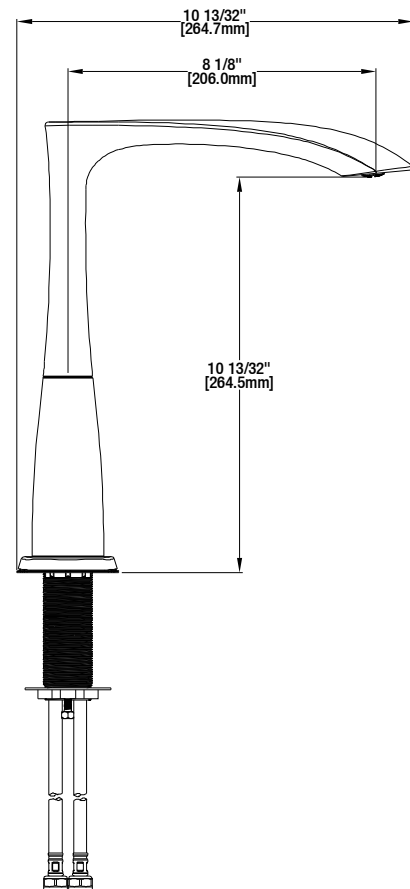

Menlo Contemporary Single-Handle High-Arc Standard Kitchen Faucet
FEATURES

- Requires 1 or 3-Hole Sink with 8" On-Center
- 3/8" IPS Connections
- Max Flow Rate: 1.8 gpm (6.8 L/min) at 60 psi
- Max Countertop Thickness: 3 1/32"
- Spout Reach: 8 1/8"
- Spout Height: 11 29/32"
- Ceramic Valve for Lifetime Drip-Free Operation
- With Zinc Lever Handle

MODEL	SKU #	FINISH
HD67644-0101	306838820	Chrome
HD67644-0108D2	306838665	Stainless Steel
HD67644-0110H	306838829	Matte Black

INSTALLATION DIMENSIONS

Glacier Bay reserves the right to make changes in specifications and materials and to change and discontinue models, both without notice or obligation. Dimensions are for reference only.