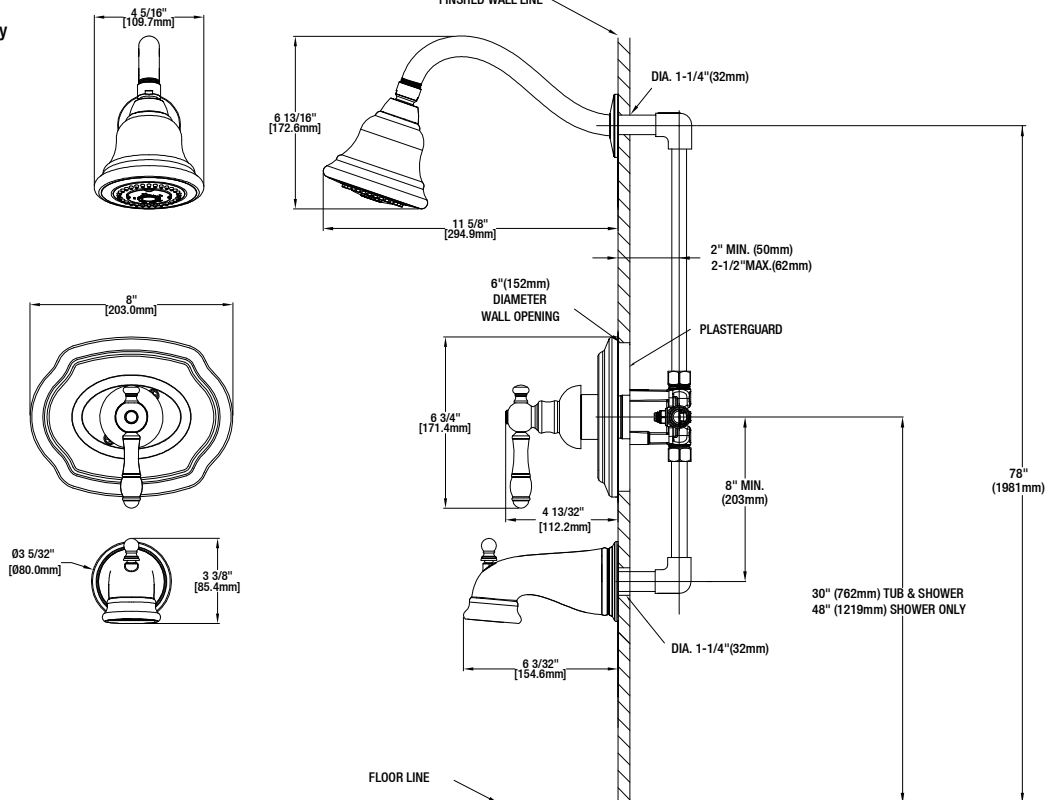

Lyndhurst Single-Handle 3-Spray Tub and Shower Faucet

MODEL	SKU #	FINISH
HD873X-1001	304367659	Chrome
HD873X-1004	304367710	Brushed Nickel
HD873X-1027H2	304367675	Bronze

FEATURES

- Single-Handle Tub and Shower Faucet
- Pressure Balance Valve with Integrated Stops
- Ceramic Valve Cartridge
- Adjustable Temperature Limit Stop to Control Maximum Hot Water Temperature
- 150° Maximum Handle Rotation
- ABS Three Functions Showerhead
- Shower Face Size: 109.8 mm
- With Plug Applicable For Shower Only Installation
- 1/2" IPS Connections
- Showerhead Max.Flow Rate: 1.8 Gallons Per Minute at 80 PSI
- Tub Spout Min. Flow Rate: 2.4 Gallons Per Minute at 20 PSI

CODE COMPLIANCE

- IAPMO Certified: ASME A112.18.1/CSA B125.1
- Calgreen Certified
- EPA Watersense Certified
- ADA Compliant

WARRANTY

- Limited Lifetime Warranty

INSTALLATION DIMENSIONS

Glacier Bay reserves the right to make changes in specifications and materials and to change and discontinue models, both without notice or obligation. Dimensions are for reference only.