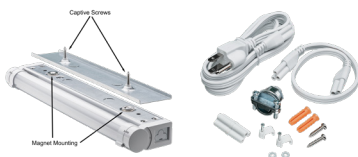

INSTALLATION

Use captive wood screws to attach mounting plate to underside of cabinet.