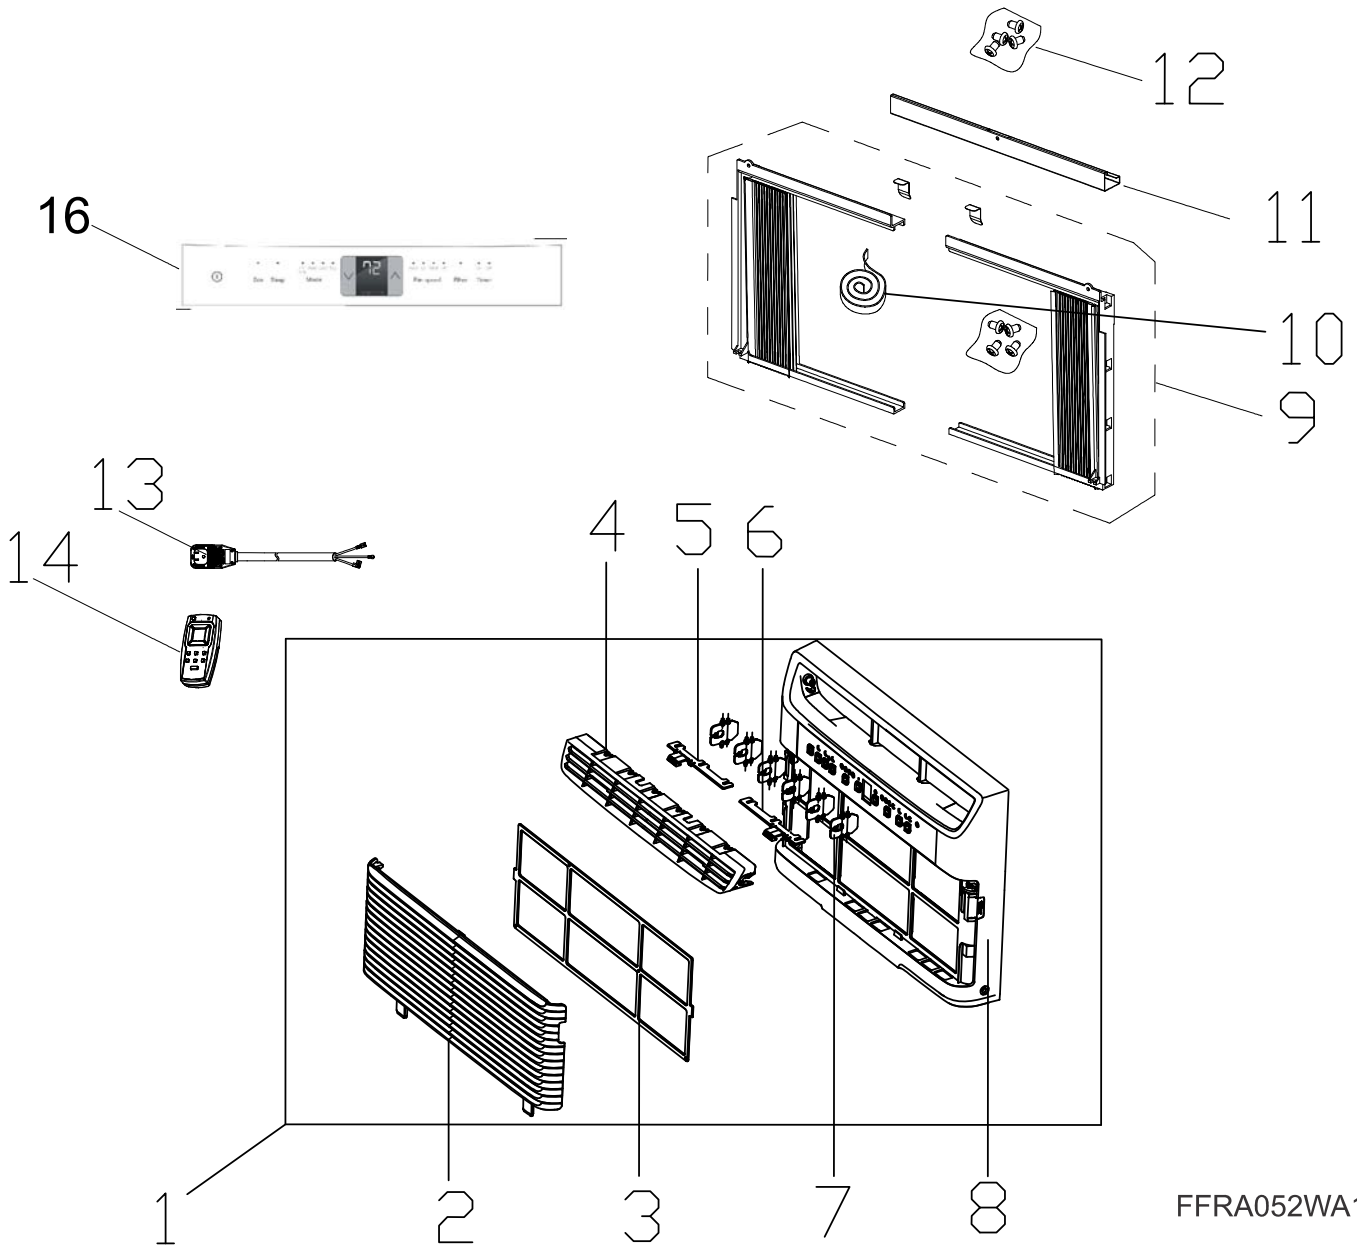

RECOMMENDED SPARE PARTS

RECOMMENDED SPARE PARTS

Model Index: A FFRA062WAE (FFRA062WAE0)
B FFRA062WA1 (FFRA062WA10)

POS. NO	PART NO.		DESCRIPTION
1	5304520816	A B	Front Panel Assy
2	5304520817	A B	Air Intake Grille
3	5304520818	A B	Filter-air
4	5304520819	A B	Louvres, Horizontal
5	5304520820	A B	Louvres, Left
6	5304520821	A B	Louvres, Right
7	5304520822	A B	Louvres, Vertical
8	5304520823	A B	Frame, Front
9	5304520807	A B	Window Kit, filler panel
10	5304520810	A B	Seal
11	5304520824	A B	Rail, Top
12	5304520812	A B	Screw, Top Rail, 4
13#	5304502068	A B	Power Cord, electric, 115 V, LCDI
14#	5304520825	A B	Control, Remote, Elt
16	5304520826	A B	Overlay