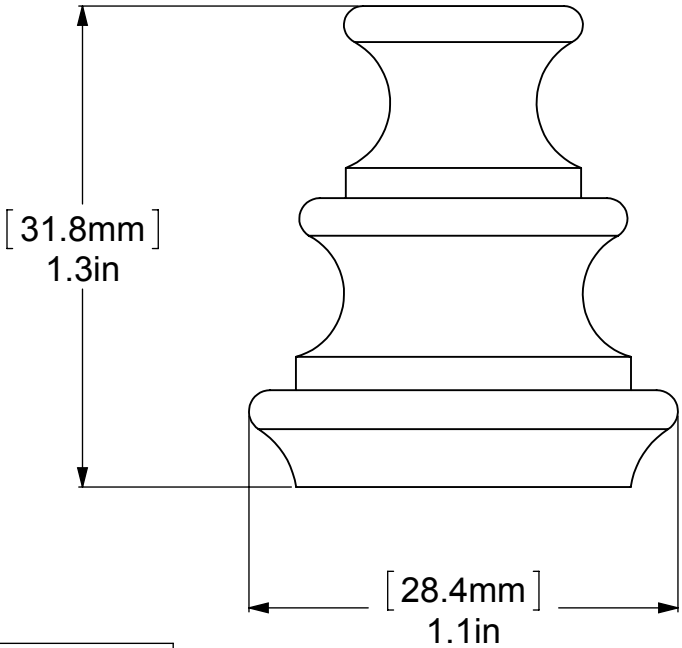

ITEM NO.	PART NUMBER	DESCRIPTION	QTY.
1	KBA-1	KNOB	1

UNLESS OTHERWISE STATED

.X	±.3mm
.XX	±.15mm
.XXX	±.008mm

COPYRIGHT © Allied Brass 2017

THIRD ANGLE PROJECTION

DRAWN	7/1/2017	I.M	MATERIAL:	BRASS	FINISH	TBD
CHECKED	7/1/2017	P.D	DESCRIPTION:		QUANTITY	TBD
APPROVED	7/1/2017	R.A	Design Cabinet Knob		DRAWING No.	REV
					A-1	0
				SCALE	2:1	SHEET: 01
						A4