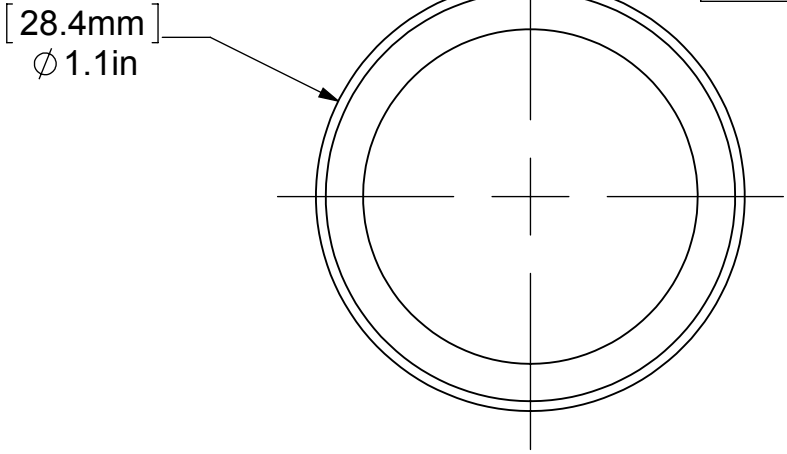

ITEM NO.	PART NUMBER	DESCRIPTION	QTY.
1	KBA-1	KNOB	1

UNLESS OTHERWISE STATED

.X	±.3mm
.XX	±.15mm
.XXX	±.008mm

COPYRIGHT © Allied Brass 2017

THIRD ANGLE PROJECTION

DRAWN	7/1/2017	I.M	MATERIAL:	BRASS	FINISH	TBD
CHECKED	7/1/2017	P.D	DESCRIPTION:		QUANTITY	TBD
APPROVED	7/1/2017	R.A	Design Cabinet Knob		DRAWING No.	REV
					A-1	0
				SCALE	2:1	SHEET: 01
						A4