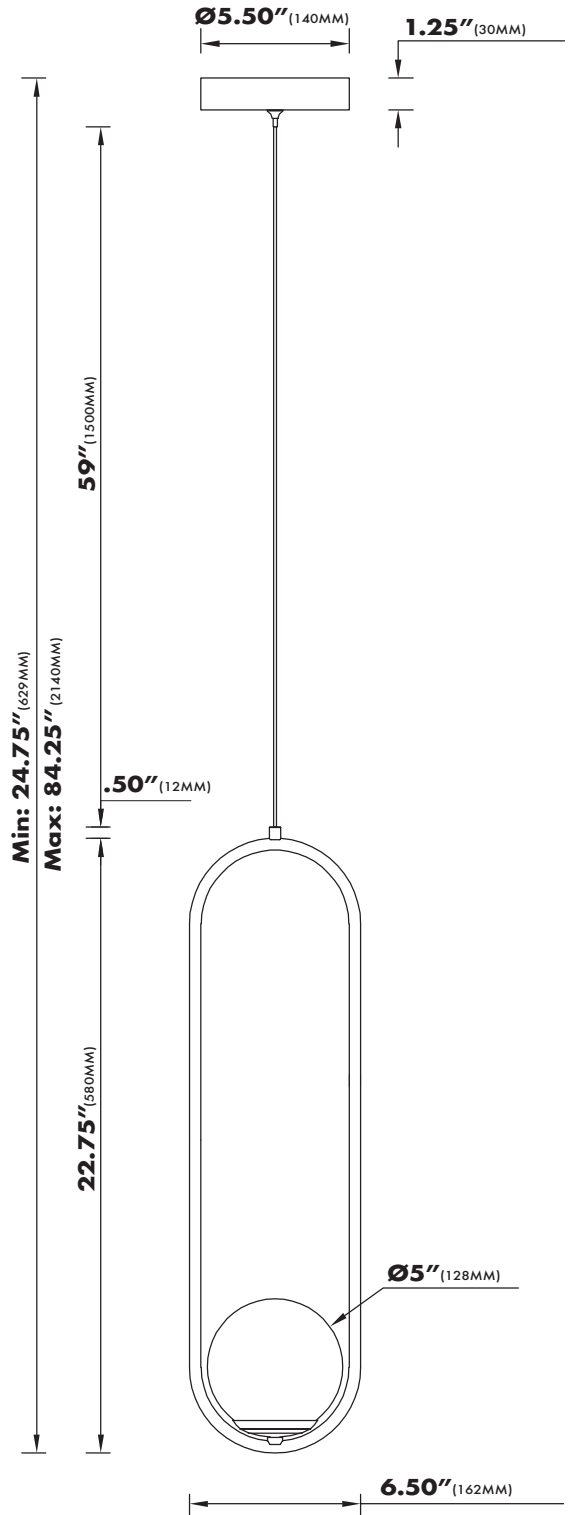

**SPECIFICATIONS**

• LUMENS	664LM
• WATTS	9W
• VOLTAGE	120V
• CRI	90
• CCT	3000K
• IP RATED	DRY LOCATION
• MATERIAL	ALUMIUNUM / GLASS
• FINISH	BLACK
• LIFETIME	50,000 HOURS
• LIGHT DIRECTION	AMBIENT
• DIMMABLE	YES, ELV
• WARRANTY	5-YEAR LIMITED
• cETLus LISTED	

**MODEL#VCP2105  
DIMENSIONS**

OVERALL: **6.50" x 5" x 84.25"** (165MMx127MMx2140MM)

THE MEASUREMENTS ARE ROUNDED TO THE NEAREST 1/4"

**AVAILABLE FINISHES**

**BL**