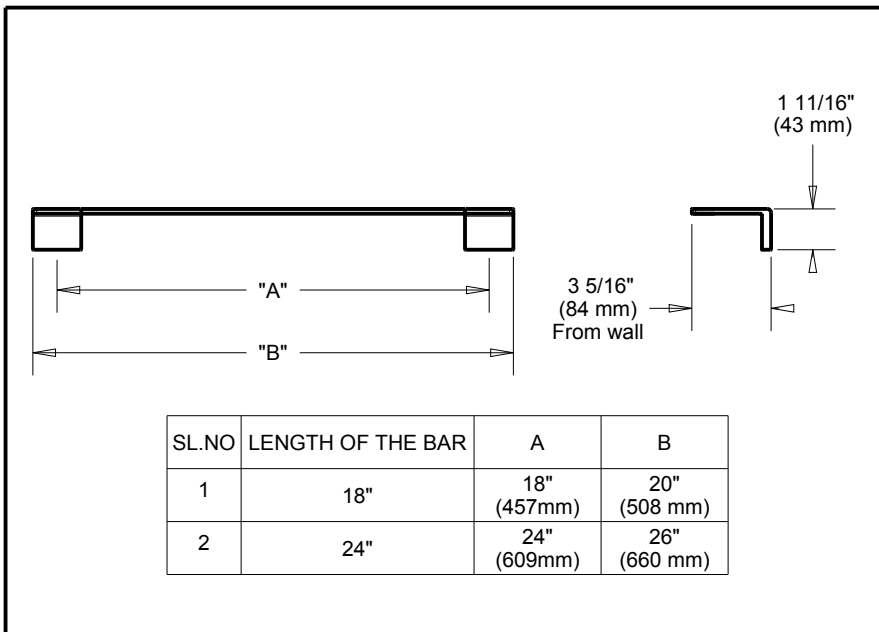

## ACCESSORIES

- Vero™ Bath Collection
- Towel Bar

Submitted Model No.: \_\_\_\_\_

Specific Features: \_\_\_\_\_