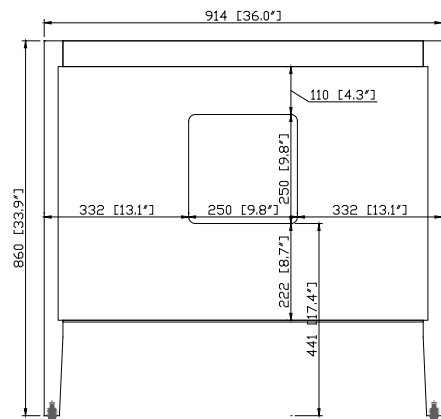

- Taupe Glaze
- White

Nominal Dimension

- 36W x 21.5D x 33.9H (inches)

Related Items

Mirror	14000-M24-TG	14000-M28-TG	
	14000-M24-WT	14000-M28-WT	
	14000-MC24-TG		
	14000-MC24-WT		
Vanity Top	SUT37BK-R	SUT37CW-R	SUT37GB-R
	SUT37BK	SUT37CW	SUT37GB
Sink	CUM20WT-R	CUM18WTX	CUM18LN

Product Diagrams

Front

Back

Side

Top

SUT37BK-R / SUT37CW -R / SUT37GB-R

Features

- Top cutout for single undermount sink
- Top pre-drilled for 8" widespread faucet
- 4" backsplash included

Colors / Finishes

- BK - Natural Black Granite
- CW - Natural Carrera White marble
- GB - Natural Galala Beige marble

Nominal Dimension

- 37W x 22D x 1H inches
- 940 x 560 x 25 mm

Related Items

Sink	CUM20WT-R			
Vanity	DELANO-V36	KELLY-V36	LEXINGTON-V36	
	LOFT-V36	MADISON-V36	MODERO-V36	THOMPSON-V36

- White

Nominal Dimension

- 20W x 15D x 7.7H inches
- 510 x 381 x 196mm

Product Diagrams

Top

Front

Side