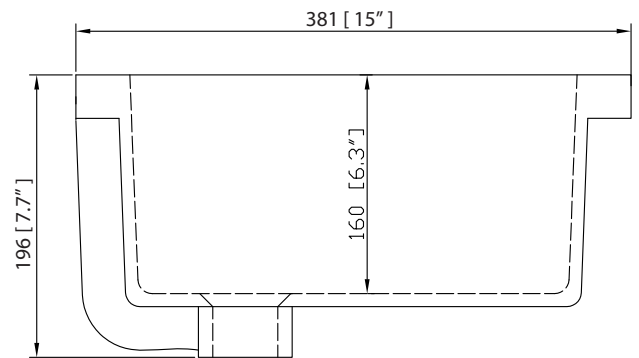

- Taupe Glaze
- White

Nominal Dimension

- 36W x 21.5D x 33.9H (inches)

Related Items

Mirror	14000-M24-TG	14000-M28-TG	
	14000-M24-WT	14000-M28-WT	
	14000-MC24-TG		
	14000-MC24-WT		
Vanity Top	SUT37BK-R	SUT37CW-R	SUT37GB-R
	SUT37BK	SUT37CW	SUT37GB
Sink	CUM20WT-R	CUM18WTX	CUM18LN

Colors / Finishes

- BK - Natural Black Granite
- CW - Natural Carrera White marble
- GB - Natural Galala Beige marble

Nominal Dimension

- 37W x 22D x 1H inches
- 940 x 560 x 25 mm

Related Items

Sink	CUM20WT-R			
Vanity	DELANO-V36	KELLY-V36	LEXINGTON-V36	
	LOFT-V36	MADISON-V36	MODERO-V36	THOMPSON-V36

Product Diagrams

Avanity

CUM20WT-R

Features

- Vitreous China
- Undermount application

Components

Drain	VC-DRAIN-CP	VC-DRAIN-BN
-------	-------------	-------------

Colors / Finishes

- White

Nominal Dimension

- 20W x 15D x 7.7H inches
- 510 x 381 x 196mm

Product Diagrams

Top

Front

Side