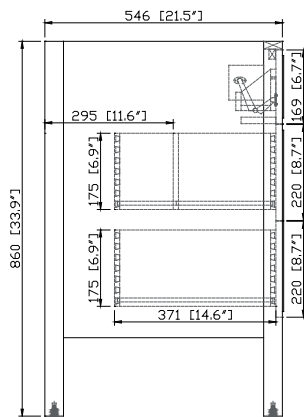

- Taupe Glaze
- White

Nominal Dimension

- 36W x 21.5D x 33.9H (inches)

Related Items

Mirror	14000-M24-TG	14000-M28-TG	
	14000-M24-WT	14000-M28-WT	
	14000-MC24-TG		
	14000-MC24-WT		
Vanity Top	SUT37BK-R	SUT37CW-R	SUT37GB-R
	SUT37BK	SUT37CW	SUT37GB
Sink	CUM20WT-R	CUM18WTX	CUM18LN

Product Diagrams

Front

Back

Side

Top

SUT37BK-R / SUT37CW -R / SUT37GB-R

Features

- Top cutout for single undermount sink
- Top pre-drilled for 8" widespread faucet
- 4" backsplash included

Colors / Finishes

- BK - Natural Black Granite
- CW - Natural Carrera White marble
- GB - Natural Galala Beige marble

Nominal Dimension

- 37W x 22D x 1H inches
- 940 x 560 x 25 mm

Related Items

Sink	CUM20WT-R			
Vanity	DELANO-V36	KELLY-V36	LEXINGTON-V36	
	LOFT-V36	MADISON-V36	MODERO-V36	THOMPSON-V36

- White

Nominal Dimension

- 20W x 15D x 7.7H inches
- 510 x 381 x 196mm

Product Diagrams

Top

Front

Side