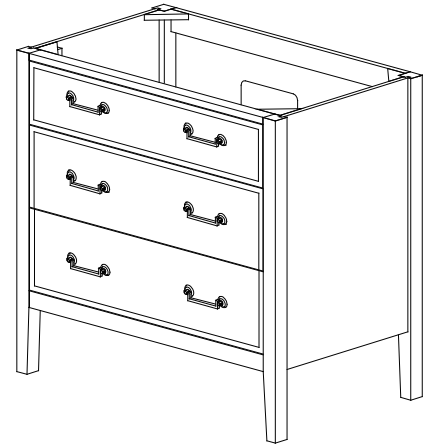

Avanity

DELANO-V36-TG
DELANO-V36-WT

Features

- Solid poplar frame and birch veneer plywood
- 1 flip down drawer
- 2 soft-close drawers
- Black bronze finish hardware
- Adjustable height levelers

Colors / Finishes

- Taupe Glaze
- White

Nominal Dimension

- 36W x 21.5D x 33.9H (inches)

Related Items

Mirror	14000-M24-TG	14000-M28-TG	
	14000-M24-WT	14000-M28-WT	
	14000-MC24-TG		
	14000-MC24-WT		
Vanity Top	SUT37BK-R	SUT37CW-R	SUT37GB-R
	SUT37BK	SUT37CW	SUT37GB
Sink	CUM20WT-R	CUM18WTX	CUM18LN

Product Diagrams

Front

Back

Side

Top

SUT37BK-R / SUT37CW -R / SUT37GB-R

Features

- Top cutout for single undermount sink
- Top pre-drilled for 8" widespread faucet
- 4" backsplash included

- White

Nominal Dimension

- 20W x 15D x 7.7H inches
- 510 x 381 x 196mm

Product Diagrams

Top

Front

Side