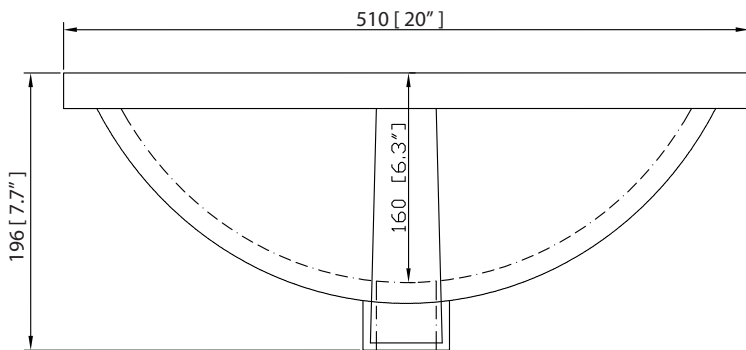

- Taupe Glaze
- White

Nominal Dimension

- 36W x 21.5D x 33.9H (inches)

Related Items

Mirror	14000-M24-TG	14000-M28-TG	
	14000-M24-WT	14000-M28-WT	
	14000-MC24-TG		
	14000-MC24-WT		
Vanity Top	SUT37BK-R	SUT37CW-R	SUT37GB-R
	SUT37BK	SUT37CW	SUT37GB
Sink	CUM20WT-R	CUM18WTX	CUM18LN

Colors / Finishes

- BK - Natural Black Granite
- CW - Natural Carrera White marble
- GB - Natural Galala Beige marble

Nominal Dimension

- 37W x 22D x 1H inches
- 940 x 560 x 25 mm

Related Items

Sink	CUM20WT-R			
Vanity	DELANO-V36	KELLY-V36	LEXINGTON-V36	
	LOFT-V36	MADISON-V36	MODERO-V36	THOMPSON-V36

- White

Nominal Dimension

- 20W x 15D x 7.7H inches
- 510 x 381 x 196mm

Product Diagrams

Top

Front

Side