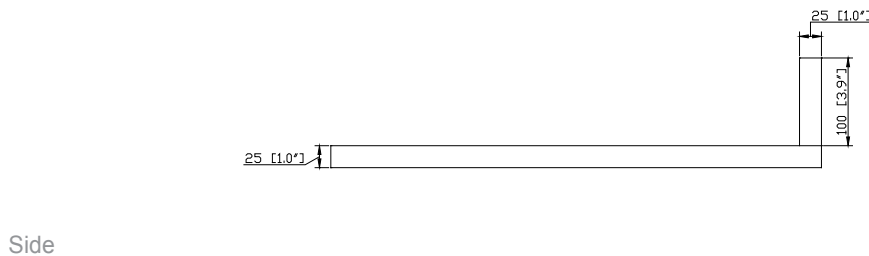

Product Diagrams