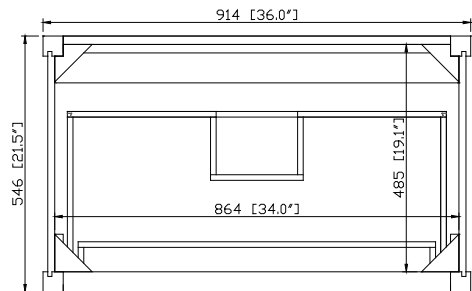

- Taupe Glaze
- White

Nominal Dimension

- 36W x 21.5D x 33.9H (inches)

Related Items

Mirror	14000-M24-TG	14000-M28-TG	
	14000-M24-WT	14000-M28-WT	
	14000-MC24-TG		
	14000-MC24-WT		
Vanity Top	SUT37BK-R	SUT37CW-R	SUT37GB-R
	SUT37BK	SUT37CW	SUT37GB
Sink	CUM20WT-R	CUM18WTX	CUM18LN

Product Diagrams

Front

Back

Side

Top

SUT37BK-R / SUT37CW -R / SUT37GB-R

Features

- Top cutout for single undermount sink
- Top pre-drilled for 8" widespread faucet
- 4" backsplash included

Colors / Finishes

- BK - Natural Black Granite
- CW - Natural Carrera White marble
- GB - Natural Galala Beige marble

Nominal Dimension

- 37W x 22D x 1H inches
- 940 x 560 x 25 mm

Related Items

Sink	CUM20WT-R			
Vanity	DELANO-V36	KELLY-V36	LEXINGTON-V36	
	LOFT-V36	MADISON-V36	MODERO-V36	THOMPSON-V36

- White

Nominal Dimension

- 20W x 15D x 7.7H inches
- 510 x 381 x 196mm

Product Diagrams

Top

Front

Side