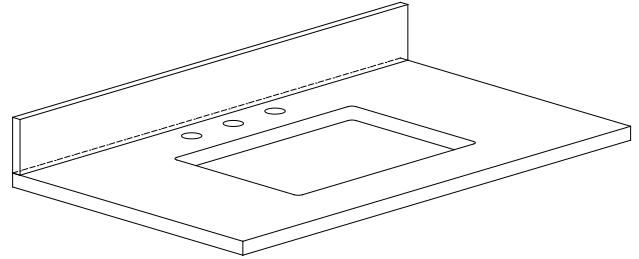

- Taupe Glaze
- White

Nominal Dimension

- 36W x 21.5D x 33.9H (inches)

Related Items

Mirror	14000-M24-TG	14000-M28-TG	
	14000-M24-WT	14000-M28-WT	
	14000-MC24-TG		
	14000-MC24-WT		
Vanity Top	SUT37BK-R	SUT37CW-R	SUT37GB-R
	SUT37BK	SUT37CW	SUT37GB
Sink	CUM20WT-R	CUM18WTX	CUM18LN

Product Diagrams

Front

Back

Side

Top

SUT37BK-R / SUT37CW -R / SUT37GB-R

Features

- Top cutout for single undermount sink
- Top pre-drilled for 8" widespread faucet
- 4" backsplash included

Colors / Finishes

- BK - Natural Black Granite
- CW - Natural Carrera White marble
- GB - Natural Galala Beige marble

Nominal Dimension

- 37W x 22D x 1H inches
- 940 x 560 x 25 mm

Related Items

Sink	CUM20WT-R			
Vanity	DELANO-V36	KELLY-V36	LEXINGTON-V36	
	LOFT-V36	MADISON-V36	MODERO-V36	THOMPSON-V36

- White

Nominal Dimension

- 20W x 15D x 7.7H inches
- 510 x 381 x 196mm

Product Diagrams

Top

Front

Side