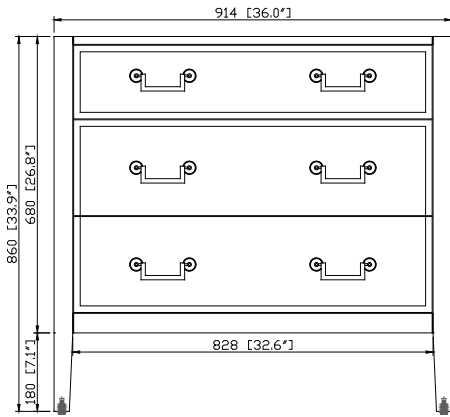

- Taupe Glaze
- White

Nominal Dimension

- 36W x 21.5D x 33.9H (inches)

Related Items

Mirror	14000-M24-TG	14000-M28-TG	
	14000-M24-WT	14000-M28-WT	
	14000-MC24-TG		
	14000-MC24-WT		
Vanity Top	SUT37BK-R	SUT37CW-R	SUT37GB-R
	SUT37BK	SUT37CW	SUT37GB
Sink	CUM20WT-R	CUM18WTX	CUM18LN

Product Diagrams

Front

Back

Side

Top

SUT37BK-R / SUT37CW -R / SUT37GB-R

Features

- Top cutout for single undermount sink
- Top pre-drilled for 8" widespread faucet
- 4" backsplash included

Colors / Finishes

- BK - Natural Black Granite
- CW - Natural Carrera White marble
- GB - Natural Galala Beige marble

Nominal Dimension

- 37W x 22D x 1H inches
- 940 x 560 x 25 mm

Related Items

Sink	CUM20WT-R			
Vanity	DELANO-V36	KELLY-V36	LEXINGTON-V36	
	LOFT-V36	MADISON-V36	MODERO-V36	THOMPSON-V36

- White

Nominal Dimension

- 20W x 15D x 7.7H inches
- 510 x 381 x 196mm

Product Diagrams

Top

Front

Side