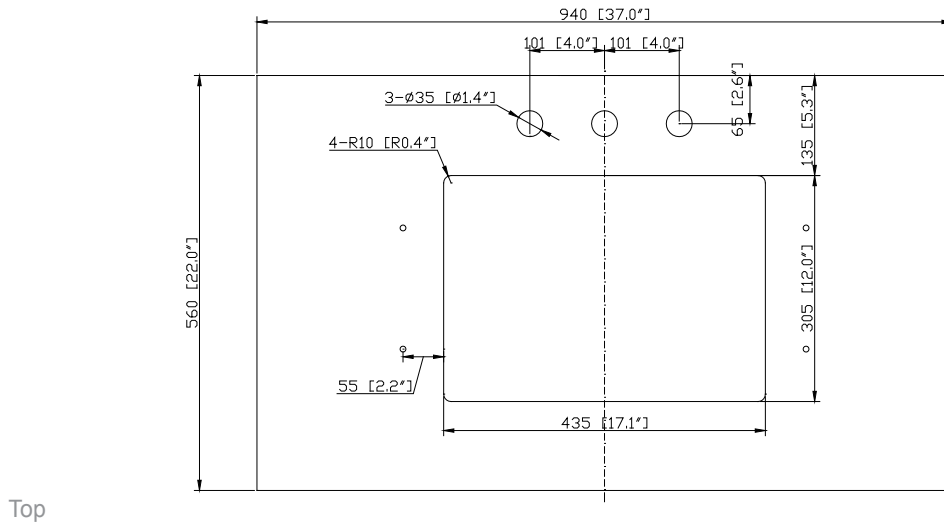

Product Diagrams