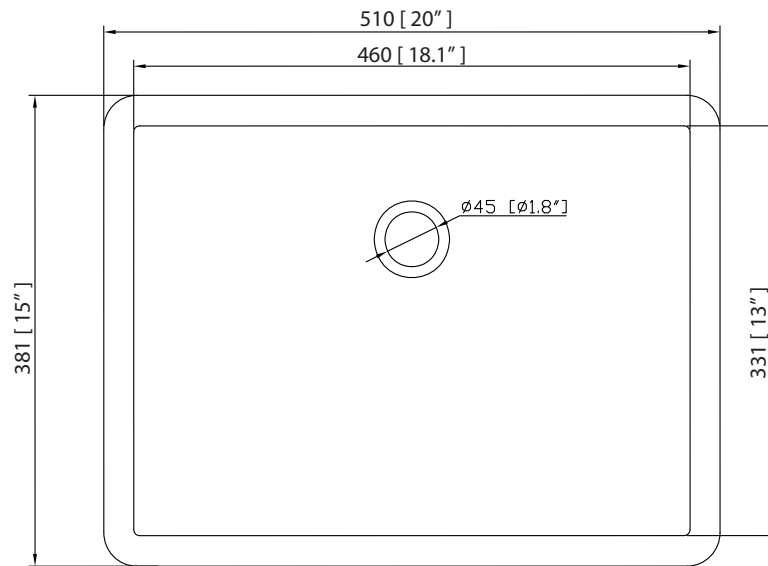

- Taupe Glaze
- White

Nominal Dimension

- 36W x 21.5D x 33.9H (inches)

Related Items

Mirror	14000-M24-TG	14000-M28-TG	
	14000-M24-WT	14000-M28-WT	
	14000-MC24-TG		
	14000-MC24-WT		
Vanity Top	SUT37BK-R	SUT37CW-R	SUT37GB-R
	SUT37BK	SUT37CW	SUT37GB
Sink	CUM20WT-R	CUM18WTX	CUM18LN

Colors / Finishes

- BK - Natural Black Granite
- CW - Natural Carrera White marble
- GB - Natural Galala Beige marble

Nominal Dimension

- 37W x 22D x 1H inches
- 940 x 560 x 25 mm

Related Items

Sink	CUM20WT-R			
Vanity	DELANO-V36	KELLY-V36	LEXINGTON-V36	
	LOFT-V36	MADISON-V36	MODERO-V36	THOMPSON-V36

Product Diagrams

Avanity

CUM20WT-R

Features

- Vitreous China
- Undermount application

Components

Drain	VC-DRAIN-CP	VC-DRAIN-BN
-------	-------------	-------------

Colors / Finishes

- White

Nominal Dimension

- 20W x 15D x 7.7H inches
- 510 x 381 x 196mm

Product Diagrams

Top

Front

Side