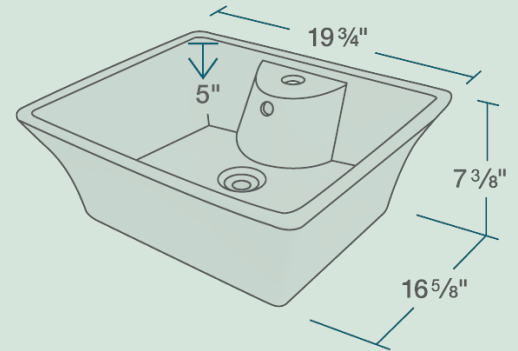

V150-BISQUE Vessel Sink

Porcelain

Our porcelain sinks are made of true vitreous china and are triple glazed to create the strongest sink you will find. All of our porcelain sinks are covered by a limited lifetime warranty. All undermount sinks come with a cardboard cutout template and mounting hardware.

19 3/4" x 16 5/8" x 7 3/8"
 Vessel Installation
 True Vitreous China
 No Hardware Needed
 Lifetime Warranty

Accessories

*Accessories not included

Available Colors

Features

<p>Vessel Installation</p>	<p>21" Minimum Cabinet Size</p>	<p>True Vitreous China</p> <p>TVC</p>	<p>No Hardware Needed</p>	<p>Limited Lifetime Warranty</p> <p>LLW</p>	