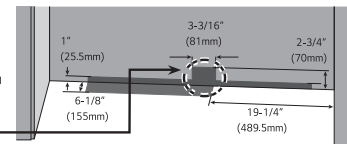

Installation space for water supply pipe

Place the water hose for ice maker and water dispenser as shown in the picture, and prepare hose to come up from the floor. (Copper pipe with diameter of 5/16" (8mm) is recommended for the water hose.) If the water pipe and water hose is located far from the product, bury the water hose on the floor and provide appropriate treatment.

- ⚠ Make sure the location of the water supply pipe is within the marked range.
- ⚠ Before connecting the power, always make sure to ground the product. (If the product is not grounded, the user may be able to feel the electricity due to the minute leakage current when touching the refrigerator door handle or side corner even when there is no issue with the product.)
- ⚠ Do not ground the product to gas pipe, plastic water pipe or telephone wire etc. It can cause electric shock and explosion.