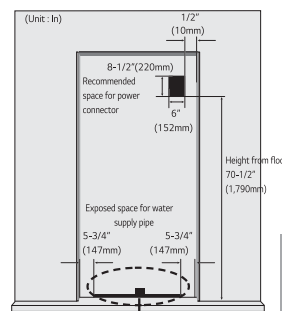

LBNC15221V

QUICK INSTALL & CLEARANCES

For full installation directions/clearances please refer to the corresponding User Manual and Installation Guide.

DIMENSIONS/CLEARANCES/WEIGHT

A	Depth with Handles	27-3/8"
B	Depth without Handles	27-3/8"
C	Depth without Door	23-3/8"
D	Depth (Total with Door Open)	46-5/8"
E	Height to Top of Case	67-6/8"
F	Height to Top of Door Hinge	67-6/8"
G	Width	27-5/8"
H	Width (Door Open 90° with Handle)	29-6/8"
I	Width (Door Open 90° without Handle)	29-6/8"
	Door Edge Clearance with Handle	4/8"
	Door Edge Clearance without Handle	4/8"
	Installation Clearance	4/8"
	Weight (Unit/Carton)	183.0lbs / 202.8lbs
	Carton Dimensions (WxHxD)	29-5/16" x 69-13/16" x 30-13/16"

CLEARANCES

CONNECTING POWER AND SECURING SPACE FOR WATER SUPPLY PIPE

Power connection

The location of the 115V 60Hz power connector must be located on the rear side of the product as shown in the picture.

When installing the product, make sure to check whether the cord is hung on the hook on the rear side so that it is not pressed on the refrigerator. Damaged power cord can cause a fire.

Installation space for water supply pipe

Place the water hose for ice maker and water dispenser as shown in the picture, and prepare hose to come up from the floor. (Copper pipe with diameter of 5/16" (8mm) is recommended for the water hose.) If the water pipe and water hose is located far from the product, bury the water hose on the floor and provide appropriate treatment.