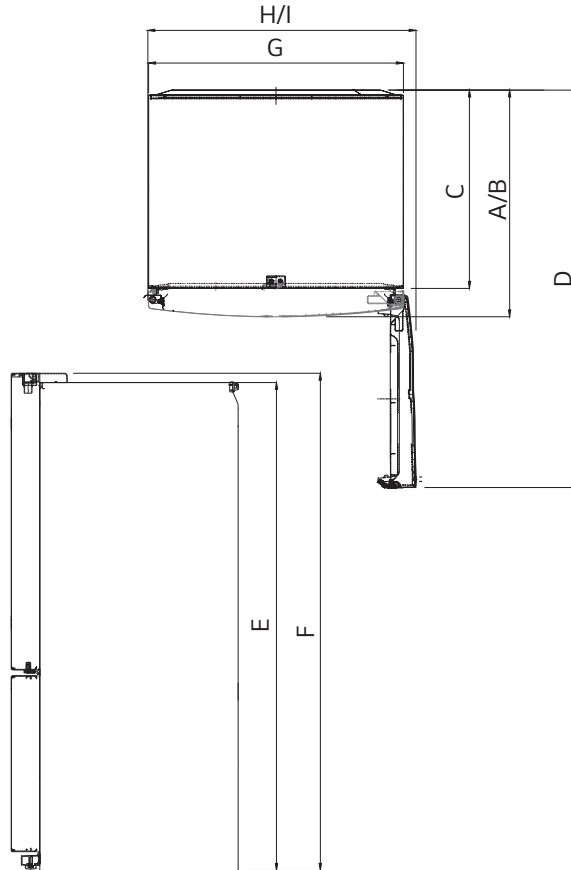

LBNC15221V

QUICK INSTALL & CLEARANCES

For full installation directions/clearances please refer to the corresponding User Manual and Installation Guide.

DIMENSIONS/CLEARANCES/WEIGHT

A	Depth with Handles	27-3/8"
B	Depth without Handles	27-3/8"
C	Depth without Door	23-3/8"
D	Depth (Total with Door Open)	46-5/8"
E	Height to Top of Case	67-6/8"
F	Height to Top of Door Hinge	67-6/8"
G	Width	27-5/8"
H	Width (Door Open 90° with Handle)	29-6/8"
I	Width (Door Open 90° without Handle)	29-6/8"
	Door Edge Clearance with Handle	4/8"
	Door Edge Clearance without Handle	4/8"
	Installation Clearance	4/8"
	Weight (Unit/Carton)	183.0lbs / 202.8lbs
	Carton Dimensions (WxHxD)	29-5/16" x 69-13/16" x 30-13/16"

CLEARANCES

CONNECTING POWER AND SECURING SPACE FOR WATER SUPPLY PIPE

Power connection

The location of the 115V 60Hz power connector must be located on the rear side of the product as shown in the picture.

When installing the product, make sure to check whether the cord is hung on the hook on the rear side so that it is not pressed on the refrigerator. Damaged power cord can cause a fire.

Installation space for water supply pipe

Place the water hose for ice maker and water dispenser as shown in the picture, and prepare hose to come up from the floor. (Copper pipe with diameter of 5/16" (8mm) is recommended for the water hose.) If the water pipe and water hose is located far from the product, bury the water hose on the floor and provide appropriate treatment.