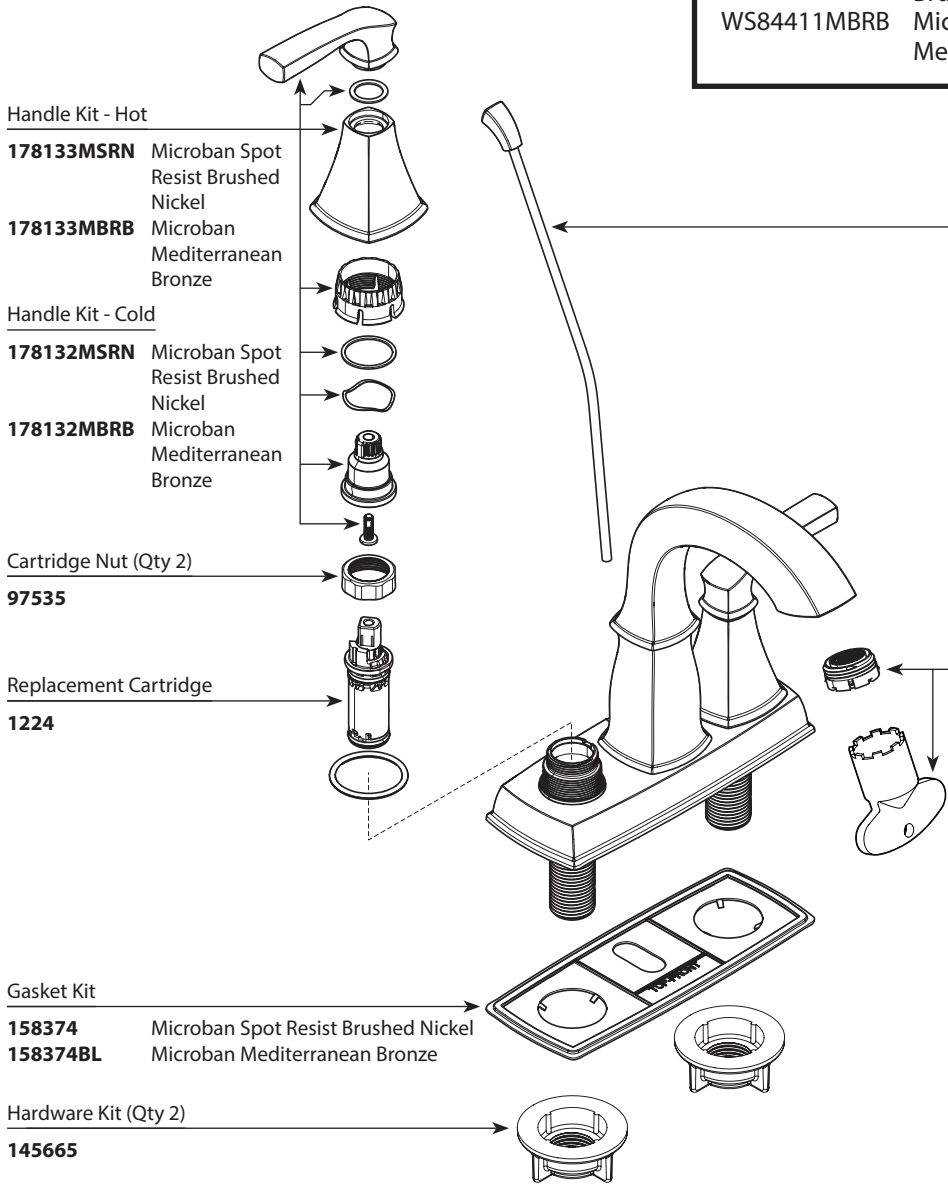

Cartridge Nut (Qty 2)

97535

Replacement Cartridge

1224

Lift Rod Kit

- 178134MSRN** Microban Spot Resist Brushed Nickel
- 178134MBRB** Microban Mediterranean Bronze

Aerator Kit - Includes Tool

180158 1.2gpm

Gasket Kit

- 158374** Microban Spot Resist Brushed Nickel
- 158374BL** Microban Mediterranean Bronze

Hardware Kit (Qty 2)

145665

WASTE ASSEMBLIES	
<p><u>Non-Metallic Waste Assembly</u></p> <ul style="list-style-type: none"> 151018CSL Classic Stainless (Use for Microban Spot Resist Brushed Nickel) 151018BRB Mediterranean Bronze (Microban Mediterranean Bronze) 	
<p>USE ON DECKS < 1/4" (6mm)</p>  <p>Thin Deck Spacer Kit (Qty 2) 146936</p>	<p>USE ON DECKS > 1-3/16" (30mm)</p>  <p>Thick Deck Extension Kit (Qty 2) 100818</p>

Buy it for looks. Buy it for life.®

Illustrated Parts

■ Order by Part Number

HENSLEY™		
4" Lavatory Faucet with Metal Waste Assembly		
MODEL	FINISH	NOTES
WS84411MSRN	Microban Spot Resist Brushed Nickel	Non-Metallic Waste
WS84411MBRB	Microban Mediterranean Bronze	Non-Metallic Waste

WASTE ASSEMBLIES	
Waste Plug	
12314 Chrome	
Waste Assembly (Obsolete)	
139246CSL Classic Stainless (Use for Microban Spot Resist Brushed Nickel)	
USE ON DECKS < 1/4" (6mm)	USE ON DECKS > 1-3/16" (30mm)
Thin Deck Spacer Kit (Qty 2)	Thick Deck Extension Kit (Qty 2)
146936	100818