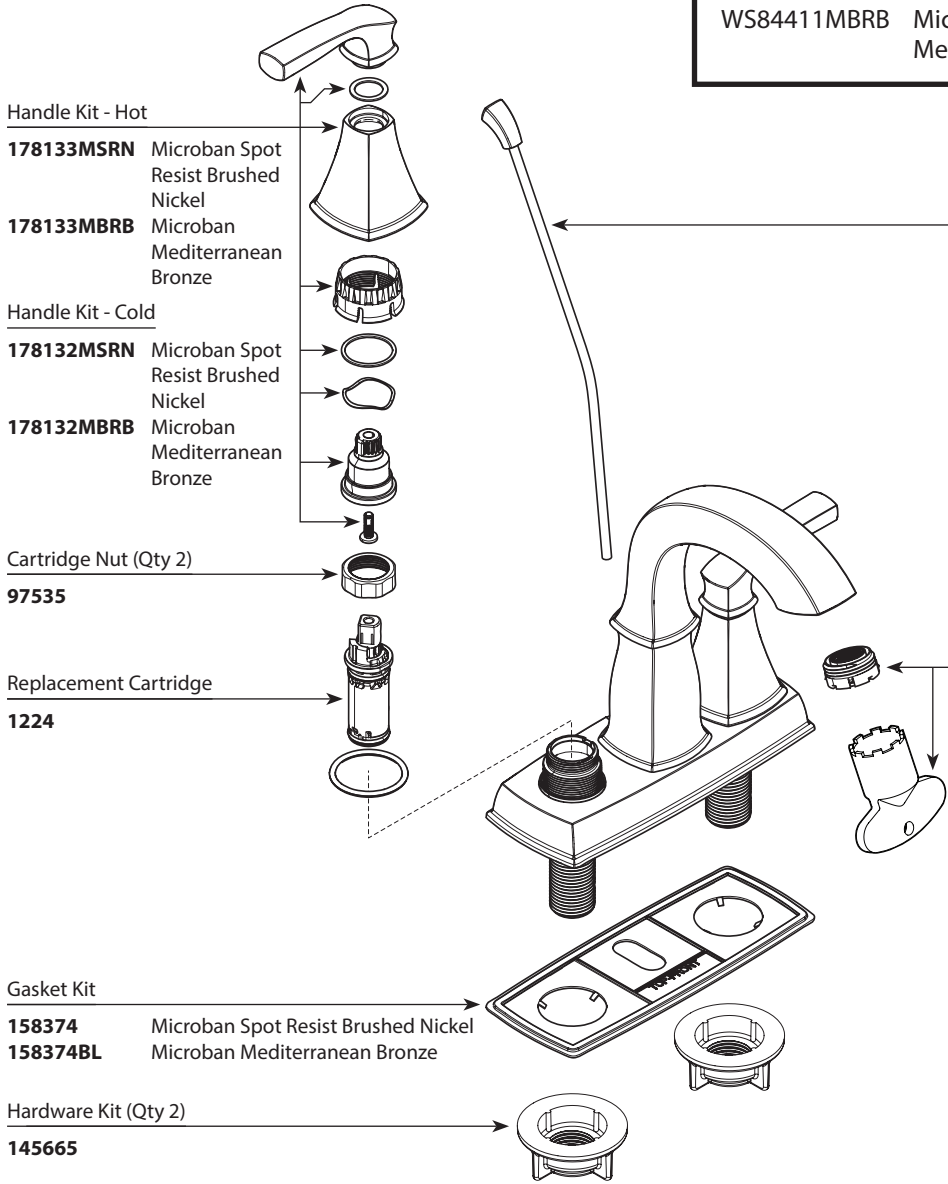

Buy it for looks. Buy it for life.®

*There is more than 1 version of this model.
Page down to identify the version you have.*

■ Order by Part Number

Illustrated Parts

HENSLEY™		
4" Lavatory Faucet with Metal Waste Assembly		
MODEL	FINISH	NOTES
WS84411MSRN	Microban Spot Resist Brushed Nickel	Non-Metallic Waste
WS84411MBRB	Microban Mediterranean Bronze	Non-Metallic Waste

Cartridge Nut (Qty 2)

97535

Replacement Cartridge

1224

Lift Rod Kit

- 178134MSRN** Microban Spot Resist Brushed Nickel
- 178134MBRB** Microban Mediterranean Bronze

Aerator Kit - Includes Tool

180158 1.2gpm

Buy it for looks. Buy it for life.®

Illustrated Parts

■ Order by Part Number

HENSLEY™		
4" Lavatory Faucet with Metal Waste Assembly		
MODEL	FINISH	NOTES
WS84411MSRN	Microban Spot Resist Brushed Nickel	Non-Metallic Waste
WS84411MBRB	Microban Mediterranean Bronze	Non-Metallic Waste

WASTE ASSEMBLIES	
Waste Plug	
12314 Chrome	
Waste Assembly (Obsolete)	
139246CSL Classic Stainless (Use for Microban Spot Resist Brushed Nickel)	
USE ON DECKS < 1/4" (6mm)	USE ON DECKS > 1-3/16" (30mm)
Thin Deck Spacer Kit (Qty 2)	Thick Deck Extension Kit (Qty 2)
146936	100818