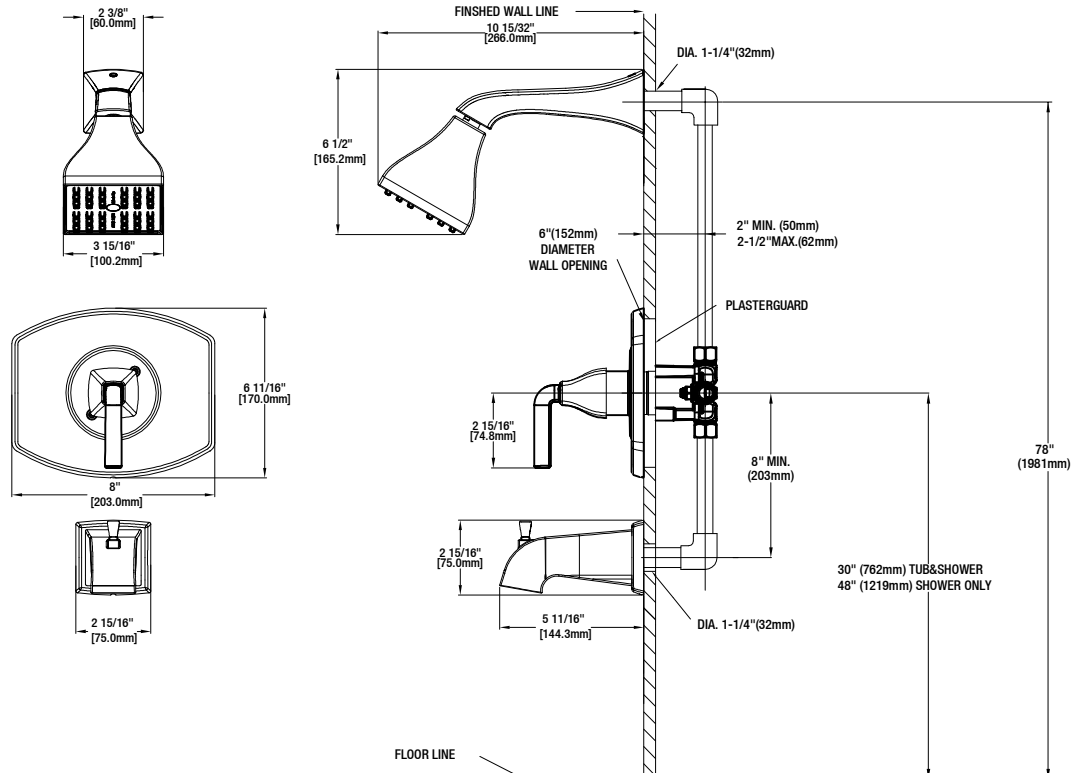

Adelyn Single-Handle 1-Spray Tub and Shower Faucet

MODEL	SKU #	FINISH
HD873X-3004	304367484	Brushed Nickel

FEATURES

- Single-Handle Tub and Shower Faucet
- Pressure Balance Valve with Integrated Stops
- Ceramic Valve Cartridge
- Adjustable Temperature Limit Stop to Control Maximum Hot Water Temperature
- 150° Maximum Handle Rotation
- Shower Face Size: 100 mm
- With Plug Applicable For Shower Only Installation
- 1/2" IPS Connections
- Showerhead Max. Flow Rate: 1.8 Gallons Per Minute at 80 PSI
- Tub Spout Min. Flow Rate: 2.4 Gallons Per Minute at 20 PSI

CODE COMPLIANCE

- IAPMO Certified: ASME A112.18.1/CSA B125.1
- Calgreen Certified
- EPA WaterSense Certified
- ADA Compliant

WARRANTY

- Limited Lifetime Warranty

INSTALLATION DIMENSIONS

Glacier Bay reserves the right to make changes in specifications and materials and to change and discontinue models, both without notice or obligation. Dimensions are for reference only.