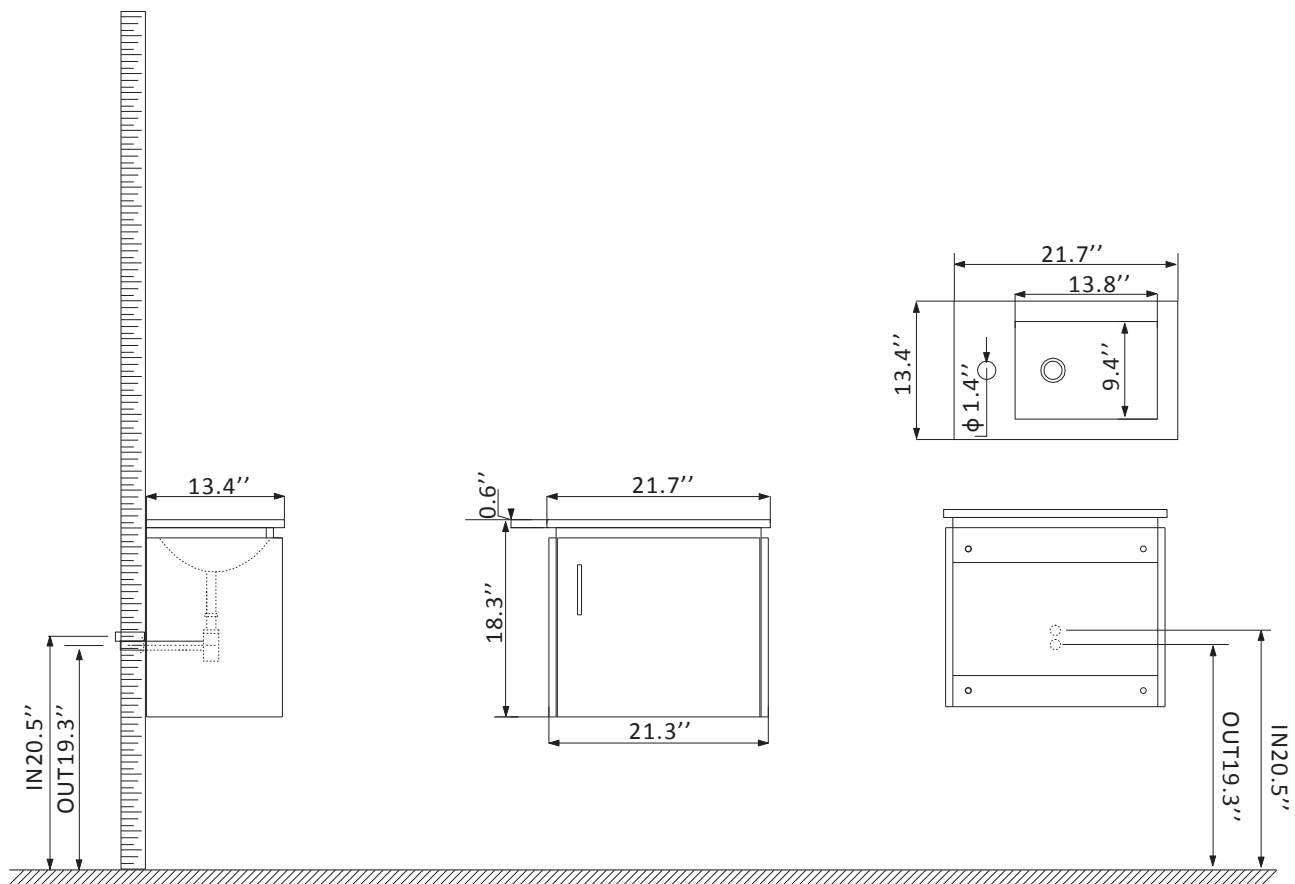

# Vinnova Novara Vanity Collection 779022-TP-WH-NM

## Features

Vanity Material : Engineered wood veneer base displays a fine woodgrain

Vanity Color : Laminated veneer in Thai Pomelo Finish, stylish look

Sink : Undermount sink offers a slimmer profile with a sleek modern look, The sink faucet direction of Left or right sides base on your favorite

Faucet : Vanity top pre-drilled for 4 in. side set faucet for versatile installation (Faucet sold separately)

Door/Drawer : 1 soft close side open door gives the appearance of a cabinet door with ample storage space

Hardware : With Left door drawing handle

Decoration : 22" single side-mount vanity provides a versatile solution for smaller spaces. Crisp modern lines for minimalist appeal

\* Does not include faucet, drain assembly, or P-trap, Bathroom Storage (Side cabinet)