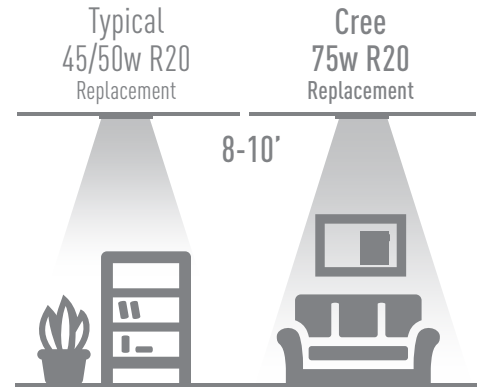

CREE GIVES YOU MORE LIGHT

BETTER LIGHT IS WORTH IT

Beautiful high CRI light delivers **exceptional color quality**— making the colors in your home appear vibrant, rich & natural.