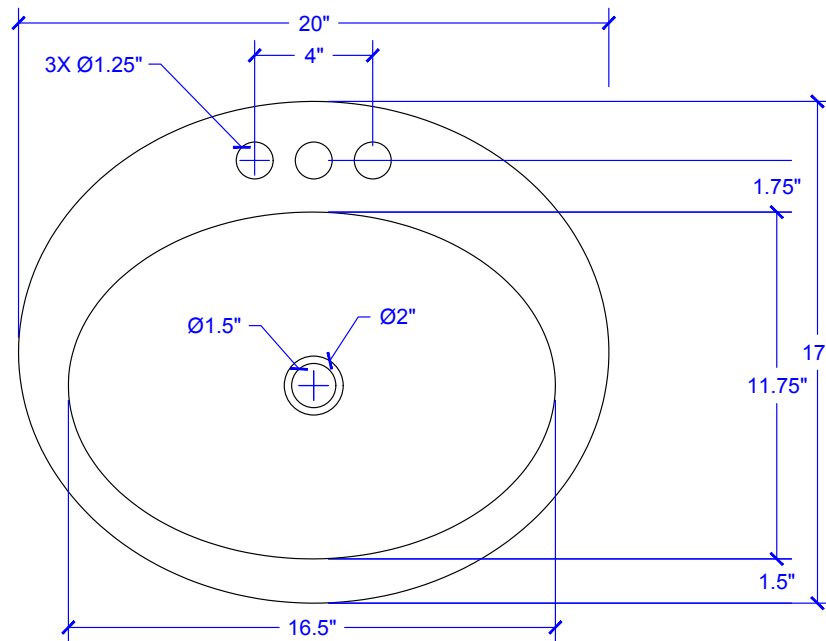

Kelvin Drop-In Copper Sink

Model # [BOD-0903NU](#)

20" x 17" x 5.5"

Features

- + Handmade 18 Gauge Copper
- + Naked Copper Finish
- + Features 4-inch faucet holes and overflow
- + Requires overflow bath drain
- + Lifetime Warranty

Kelvin Drop-In Copper Sink

Technical Specifications

- + Outer - 20" x 17" x 5.5"
- + Inner - 16.5" x 11.75" x 5"
- + Drain - Standard Bath Drain, with Overflow
- + Thickness - 18 gauge

FRONT VIEW

TOP VIEW