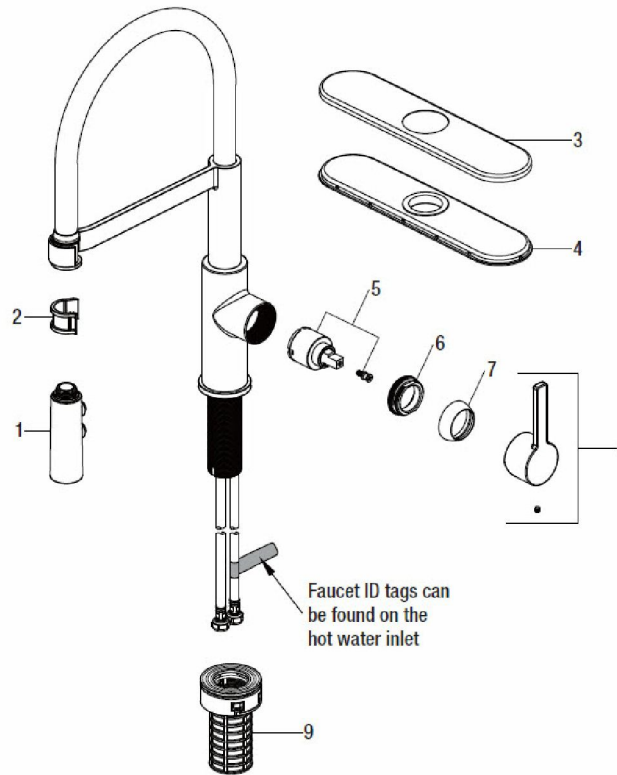

Single-Handle Kitchen Faucet

MODEL	SKU #	FINISH
HD67859-0001	305764879	Chrome

Many replacement parts can be purchased online or at your local store. Please use the table below to identify the part SKU number needed, go to HOMEDEPOT.COM, and check for online and store availability. If you can't find the part you are looking for, please call 1-855-HD-GLACIER.

Part	Description	Part #	Internet SKU #	Store SKU #
1	Spray head	RP3839901		
2	Inverter	RP70644		
3	Escutcheon	RP8066701		
4	Gasket	RP80675		
5	Cartridge & Screw	RP20095		
5.1	Cartridge	RP20044	301158214	

Part	Description	Part #	Internet SKU #	Store SKU #
6	Bonnet Nut	RP70548		
7	Cap	RP8013201		
8	Handle assembly	RP1362401		
9	Fastmount™	RP56096		