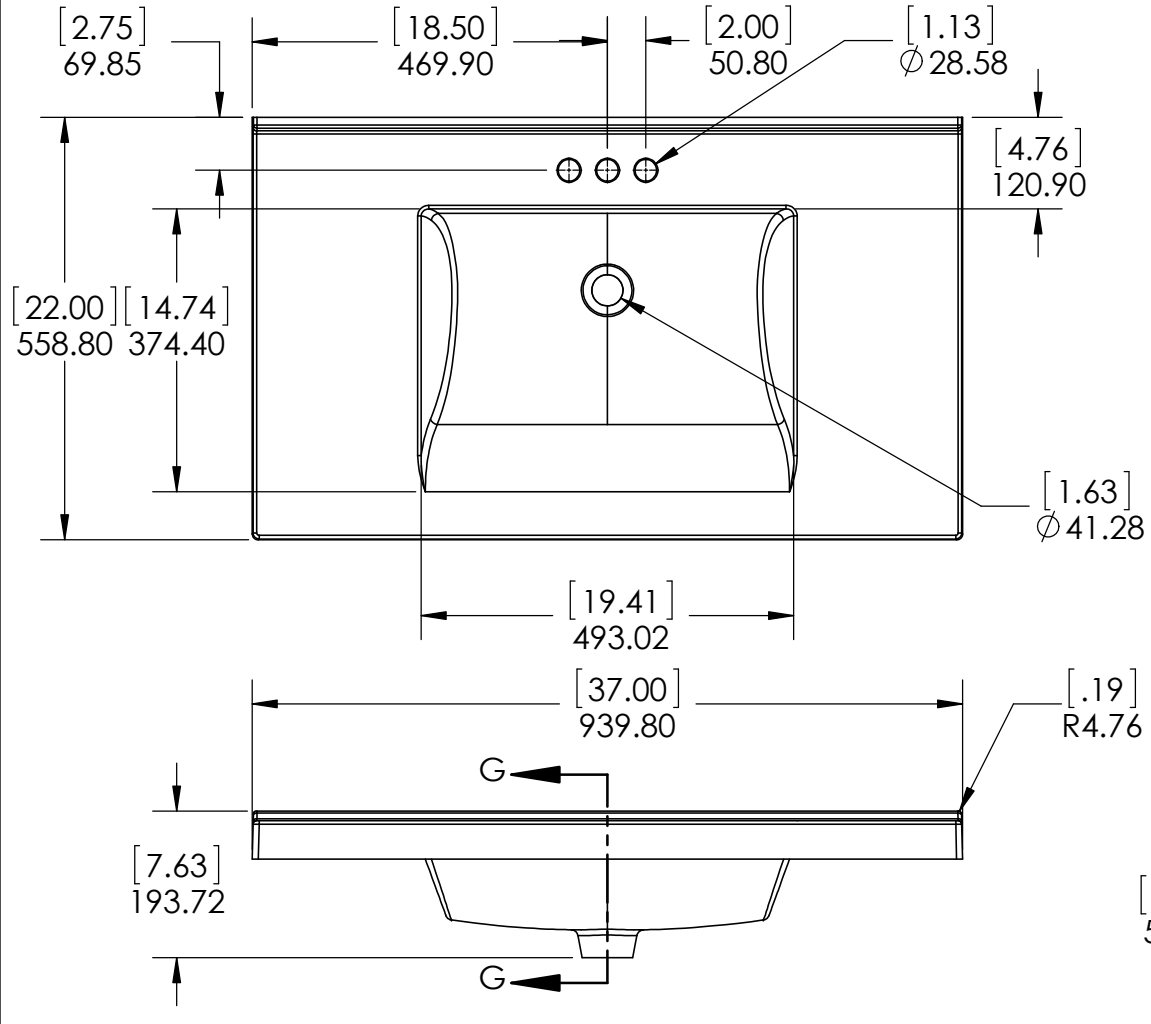

Top View

Isometric View

Front View

SECTION C-C  
SCALE 1 : 15

Back View

ITEM:	CB36-WH SRSD3621-CH CB36-ST SRSD3621-CR CBB36-FG	REV	A
NAME:	Claxby 36in		

<b>Propiedad y Confidencialidad</b> La información contenida en este dibujo es puramente propiedad de Woodcrafters Home Products LLC. Queda prohibida cualquier reproducción parcial o total sin el permiso por escrito de Woodcrafters Home Product LLC.	DRW:	ARB	05/21/18	MATERIAL: <b>German beech 4/4 Laminated particle board (2 Colours)</b>
	REV:	ING	05/21/18	
	APP:	R&D	05/21/18	
	SCALE:	1:20	MODEL:	

DRAWING TYPE	ITEM ID	ITEM DESCRIPTION	TECHNOLOGIES	DRAWING STATUS
Finish Good	HU3722R-WH	Vtop Wave 37 x 22 4 in	AB Composite	Ready for production
Finish Good	HU37R-WH	Glacier Bay in. Cultured Marble Vanity Top - White	AB Composite	Ready for production

REV	ECO #	DESCRIPTION	REV'D BY DATE	CHK'D BY DATE	APRV'D BY DATE
1		New Design	4/01/16	4/01/16	4/01/16
2		New item, Online	2/06/18	2/06/18	2/06/18

Estimated Weight: 16.5kg

<p><b>PROPRIETARY AND CONFIDENTIAL</b></p> <p>THE INFORMATION CONTAINED IN THIS DRAWING IS THE SOLE PROPERTY OF WOODCRAFTERS. ANY REPRODUCTION IN PART OR AS A WHOLE WITHOUT THE WRITTEN PERMISSION OF WOODCRAFTERS IS PROHIBITED.</p>	UNLESS OTHERWISE SPECIFIED				
	DIMENSIONS ARE IN MM. AND (INCHES)				
	TOLERANCES ARE				
	+ 0.125 [3.175] - 0.125 [-3.175]				
	SCALE: 1:10				
DRAWN	E. Sandoval	DATE	4/01/16	SIZE	DWG. NO.
CHECKED	O. Razo	DATE	2/06/18	A	Vtop Wave 37x22
ENG APPR.	V. Sanchez	DATE	2/06/18	SHEET 1 OF 1	
MFG APPR.	C. Leal	DATE	2/06/18	REV: 1	