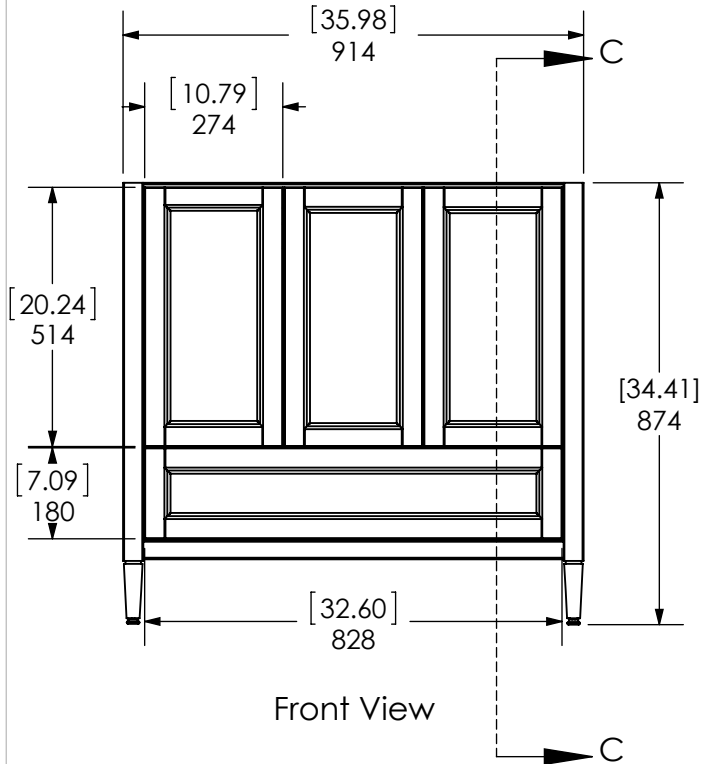

Top View

Isometric View

Front View

SECTION C-C  
SCALE 1 : 15

Back View

ITEM:	CB36-WH SRSD3621-CH CB36-ST SRSD3621-CR CBB36-FG	REV	A
NAME:	Claxby 36in		

<b>Propiedad y Confidencialidad</b> La información contenida en este dibujo es puramente propiedad de Woodcrafters Home Products LLC. Queda prohibida cualquier reproducción parcial o total sin el permiso por escrito de Woodcrafters Home Product LLC.	DRW:	ARB	05/21/18	MATERIAL: <b>German beech 4/4 Laminated particle board (2 Colours)</b>
	REV:	ING	05/21/18	
	APP:	R&D	05/21/18	
	SCALE:	1:20	MODEL:	

DRAWING TYPE	ITEM ID	ITEM DESCRIPTION	TECHNOLOGIES	DRAWING STATUS
Finish Good	HU3722R-WH	Vtop Wave 37 x 22 4 in	AB Composite	Ready for production
Finish Good	HU37R-WH	Glacier Bay in. Cultured Marble Vanity Top - White	AB Composite	Ready for production

REV	ECO #	DESCRIPTION	REV'D BY DATE	CHK'D BY DATE	APRV'D BY DATE
1		New Design	4/01/16	4/01/16	4/01/16
2		New item, Online	2/06/18	2/06/18	2/06/18

Estimated Weight: 16.5kg

<p><b>PROPRIETARY AND CONFIDENTIAL</b></p> <p>THE INFORMATION CONTAINED IN THIS DRAWING IS THE SOLE PROPERTY OF WOODCRAFTERS. ANY REPRODUCTION IN PART OR AS A WHOLE WITHOUT THE WRITTEN PERMISSION OF WOODCRAFTERS IS PROHIBITED.</p>	UNLESS OTHERWISE SPECIFIED				
	DIMENSIONS ARE IN MM. AND (INCHES)				
	TOLERANCES ARE				
	+ 0.125 [3.175] - 0.125 [-3.175]				
	SCALE: 1:10				
DRAWN	E. Sandoval	DATE	4/01/16	SIZE	DWG. NO.
CHECKED	O. Razo	DATE	2/06/18	A	Vtop Wave 37x22
ENG APPR.	V. Sanchez	DATE	2/06/18	SHEET 1 OF 1	
MFG APPR.	C. Leal	DATE	2/06/18	REV: 1	