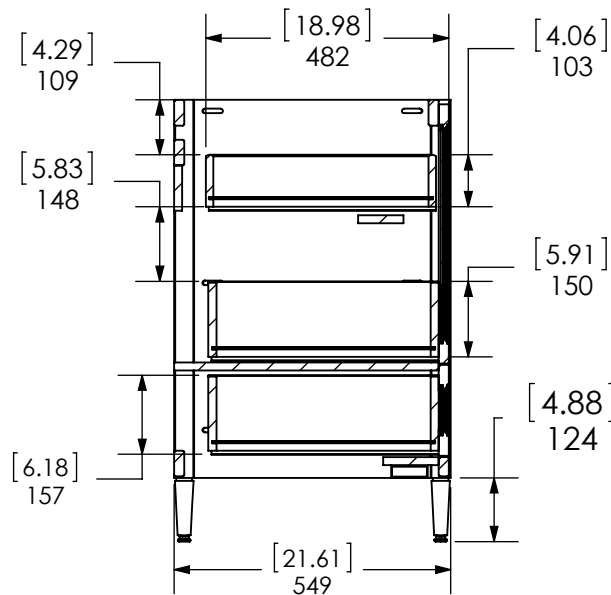

Top View

Isometric View

Front View

SECTION C-C  
SCALE 1 : 15

Back View

ITEM:	CB36-WH SRSD3621-CH CB36-ST SRSD3621-CR CBB36-FG	REV	A
NAME:	Claxby 36in		

<b>Propiedad y Confidencialidad</b> La información contenida en este dibujo es puramente propiedad de Woodcrafters Home Products LLC. Queda prohibida cualquier reproducción parcial o total sin el permiso por escrito de Woodcrafters Home Product LLC.	DRW:	ARB	05/21/18	MATERIAL: <b>German beech 4/4 Laminated particle board (2 Colours)</b>
	REV:	ING	05/21/18	
	APP:	R&D	05/21/18	
	SCALE:	1:20	MODEL:	

DRAWING TYPE	ITEM ID	ITEM DESCRIPTION	TECHNOLOGIES	DRAWING STATUS
Finish Good	HU3722R-WH	Vtop Wave 37 x 22 4 in	AB Composite	Ready for production
Finish Good	HU37R-WH	Glacier Bay in. Cultured Marble Vanity Top - White	AB Composite	Ready for production

REV	ECO #	DESCRIPTION	REV'D BY DATE	CHK'D BY DATE	APRV'D BY DATE
1		New Design	4/01/16	4/01/16	4/01/16
2		New item, Online	2/06/18	2/06/18	2/06/18

Estimated Weight: 16.5kg

<p><b>PROPRIETARY AND CONFIDENTIAL</b></p> <p>THE INFORMATION CONTAINED IN THIS DRAWING IS THE SOLE PROPERTY OF WOODCRAFTERS. ANY REPRODUCTION IN PART OR AS A WHOLE WITHOUT THE WRITTEN PERMISSION OF WOODCRAFTERS IS PROHIBITED.</p>	UNLESS OTHERWISE SPECIFIED				
	DIMENSIONS ARE IN MM. AND (INCHES)				
	TOLERANCES ARE				
	+ 0.125 [3.175] - 0.125 [-3.175]				
	SCALE: 1:10				
DRAWN	E. Sandoval	DATE	4/01/16	SIZE	DWG. NO.
CHECKED	O. Razo	DATE	2/06/18	A	Vtop Wave 37x22
ENG APPR.	V. Sanchez	DATE	2/06/18	SHEET 1 OF 1	
MFG APPR.	C. Leal	DATE	2/06/18	REV: 1	