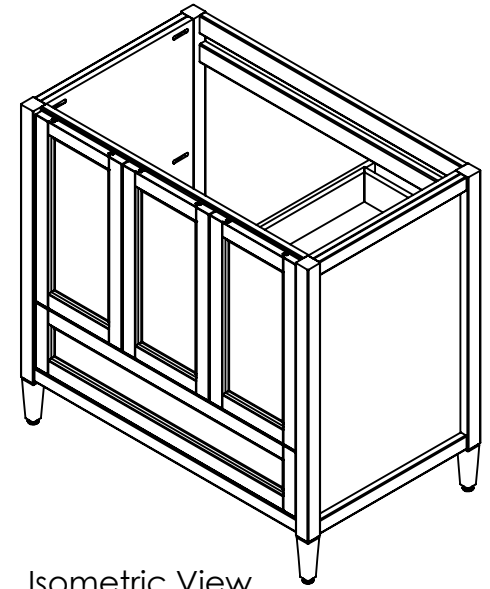

Top View

Isometric View

Front View

SECTION C-C  
SCALE 1 : 15

Back View

ITEM:	CB36-WH SRSD3621-CH CB36-ST SRSD3621-CR CBB36-FG	REV	A
NAME:	Claxby 36in		

<b>Propiedad y Confidencialidad</b> La información contenida en este dibujo es puramente propiedad de Woodcrafters Home Products LLC. Queda prohibida cualquier reproducción parcial o total sin el permiso por escrito de Woodcrafters Home Product LLC.	DRW:	ARB	05/21/18	MATERIAL: <b>German beech 4/4 Laminated particle board (2 Colours)</b>
	REV:	ING	05/21/18	
	APP:	R&D	05/21/18	
	SCALE:	1:20	MODEL:	

DRAWING TYPE	ITEM ID	ITEM DESCRIPTION	TECHNOLOGIES	DRAWING STATUS
Finish Good	HU3722R-WH	Vtop Wave 37 x 22 4 in	AB Composite	Ready for production
Finish Good	HU37R-WH	Glacier Bay in. Cultured Marble Vanity Top - White	AB Composite	Ready for production

REV	ECO #	DESCRIPTION	REV'D BY DATE	CHK'D BY DATE	APRV'D BY DATE
1		New Design	4/01/16	4/01/16	4/01/16
2		New item, Online	2/06/18	2/06/18	2/06/18

Estimated Weight: 16.5kg

<p><b>PROPRIETARY AND CONFIDENTIAL</b></p> <p>THE INFORMATION CONTAINED IN THIS DRAWING IS THE SOLE PROPERTY OF WOODCRAFTERS. ANY REPRODUCTION IN PART OR AS A WHOLE WITHOUT THE WRITTEN PERMISSION OF WOODCRAFTERS IS PROHIBITED.</p>	UNLESS OTHERWISE SPECIFIED				
	DIMENSIONS ARE IN MM. AND (INCHES)				
	TOLERANCES ARE				
	+ 0.125 [3.175] - 0.125 [-3.175]				
	SCALE: 1:10				
DRAWN	E. Sandoval	DATE	4/01/16	SIZE	DWG. NO.
CHECKED	O. Razo	DATE	2/06/18	A	Vtop Wave 37x22
ENG APPR.	V. Sanchez	DATE	2/06/18	SHEET 1 OF 1	
MFG APPR.	C. Leal	DATE	2/06/18	REV: 1	