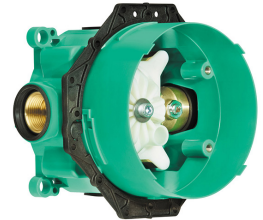

8. Interchangeable iBox Universal Plus for HG Focus E