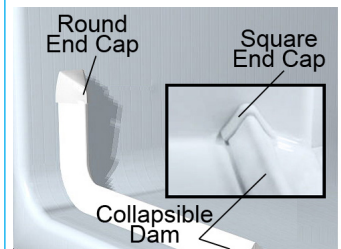

6. Ergonomic Hand Shower Holder ABS in Chrome

7. HG Focus E Pressure Balance Valve

8. Interchangeable iBox Universal Plus for HG Focus E

9. Folding Seat SS Support ABS White & Chrome

10. Folding Grab Bar Elbow Support 18" ABS White & Chrome

11. Brilliant Finish SS Straight Shower Curtain Rail

12. Collapsible Rubber Dam White PVC with End Caps

13. Rectangular Stainless Steel Soap-Sponge Basket

14. 2" Chrome Strainer Brass Drain with Friction Seal