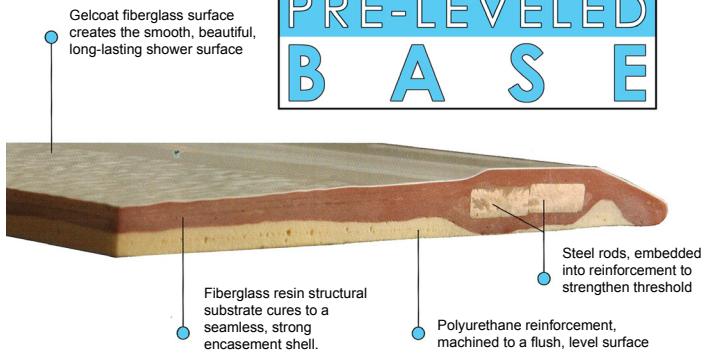

STRENGTH

Wood & Steel Reinforced Walls

Twice the weight and twice the raw materials used in the construction of our showers than listed by any of our competitors. Wood reinforced core walls and high density base. Metal conduit around perimeter of EACH panel for added strength.

Rush orders are available upon request (white only).

No order is too big or small.

SMART PACKING

Multi-piece Shower in a Box

In stock for Rapid Ship

PRE-LEVELLED BASE

Barrier Free 7/8"