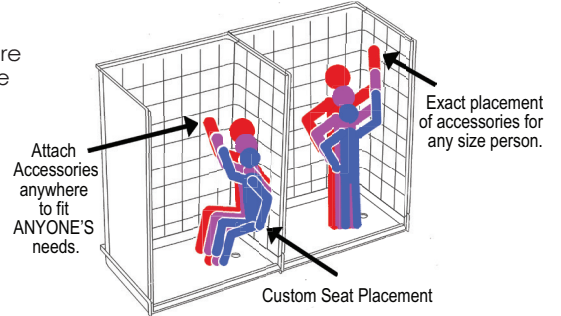

15. 66" x 74" Heavy Weighted Shower Curtain

hansgrohe

1, 2, 3, 4, 7, 8
German Engineering

5, 6, 9, 10, 11, 13
Italian Design

Disclaimer:
In an effort to continually improve our product, specifications and configurations are subject to change without notice. Before ordering or installing, consider future access to essential equipment. Due to the nature of the materials, dimensions may vary $\pm 1/2"$.

ADAPTABILITY

Customized Accessory Placement

The wood reinforced core walls allow the fixtures to be installed right onto the wall studs by eliminating the need for a drywall backing.

SHOWER DOOR FRIENDLY