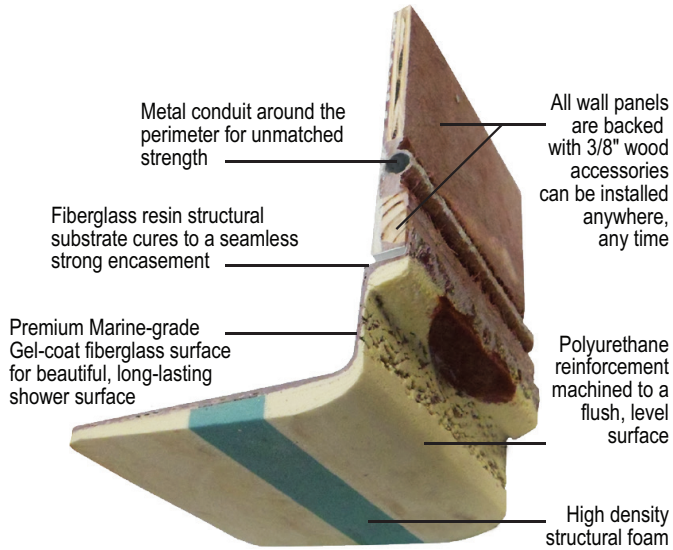

11. Brilliant Finish SS Straight Shower Curtain Rail

12. Collapsible Rubber Dam White PVC with End Caps

13. Rectangular Stainless Steel Soap-Sponge Basket

14. 2" Chrome Strainer Brass Drain with Friction Seal

15. 66" x 74" Heavy Weighted Shower Curtain

hansgrohe

1, 2, 3, 4, 7, 8
German Engineering

5, 6, 9, 10, 11, 13
Italian Design

Disclaimer:
In an effort to continually improve our product, specifications and configurations are subject to change without notice. Before ordering or installing, consider future access to essential equipment. Due to the nature of the materials, dimensions may vary $\pm 1/2"$.

STRENGTH

Wood & Steel Reinforced Walls

Twice the weight and twice the raw materials used in the construction of our showers than listed by any of our competitors. Wood reinforced core walls and high density base. Metal conduit around perimeter of EACH panel for added strength.

ADAPTABILITY

Customized Accessory Placement

The wood reinforced core walls allow the fixtures to be installed right onto the wall studs by eliminating the need for a drywall backing.

SHOWER DOOR FRIENDLY