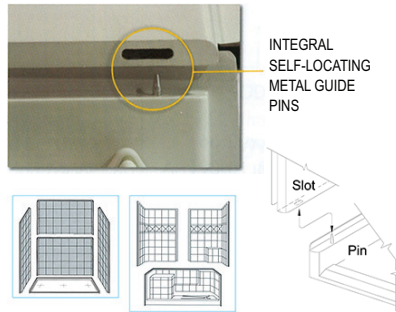

STRENGTH

Wood & Steel Reinforced Walls

Twice the weight and twice the raw materials used in the construction of our showers than listed by any of our competitors. Wood reinforced core walls and high density base. Metal conduit around perimeter of EACH panel for added strength.

ADAPTABILITY

Customized Accessory Placement

The wood reinforced core walls allow the fixtures to be installed right onto the wall studs by eliminating the need for a drywall backing.

SHOWER DOOR FRIENDLY

Your choice: Curtain or Door

Square corners in Ella shower construction allow for framed or frameless shower doors to be installed.

FRONT SIDE INSTALLATION

Aluminum Pin and Slot System for a contractor friendly front side installation.

An installation may be finished in a fraction of the time. No more need to get behind the panels to bolt large panels together.

AVAILABILITY

Your Project won't be held up

Ella showers are manufactured, inspected and shipped directly from the factory within 5 - 7 business days.

Rush orders are available upon request (white only).

No order is too big or small.

SMART PACKING

Multi-piece Shower in a Box

PRE-LEVELLED BASE

Barrier Free 7/8"