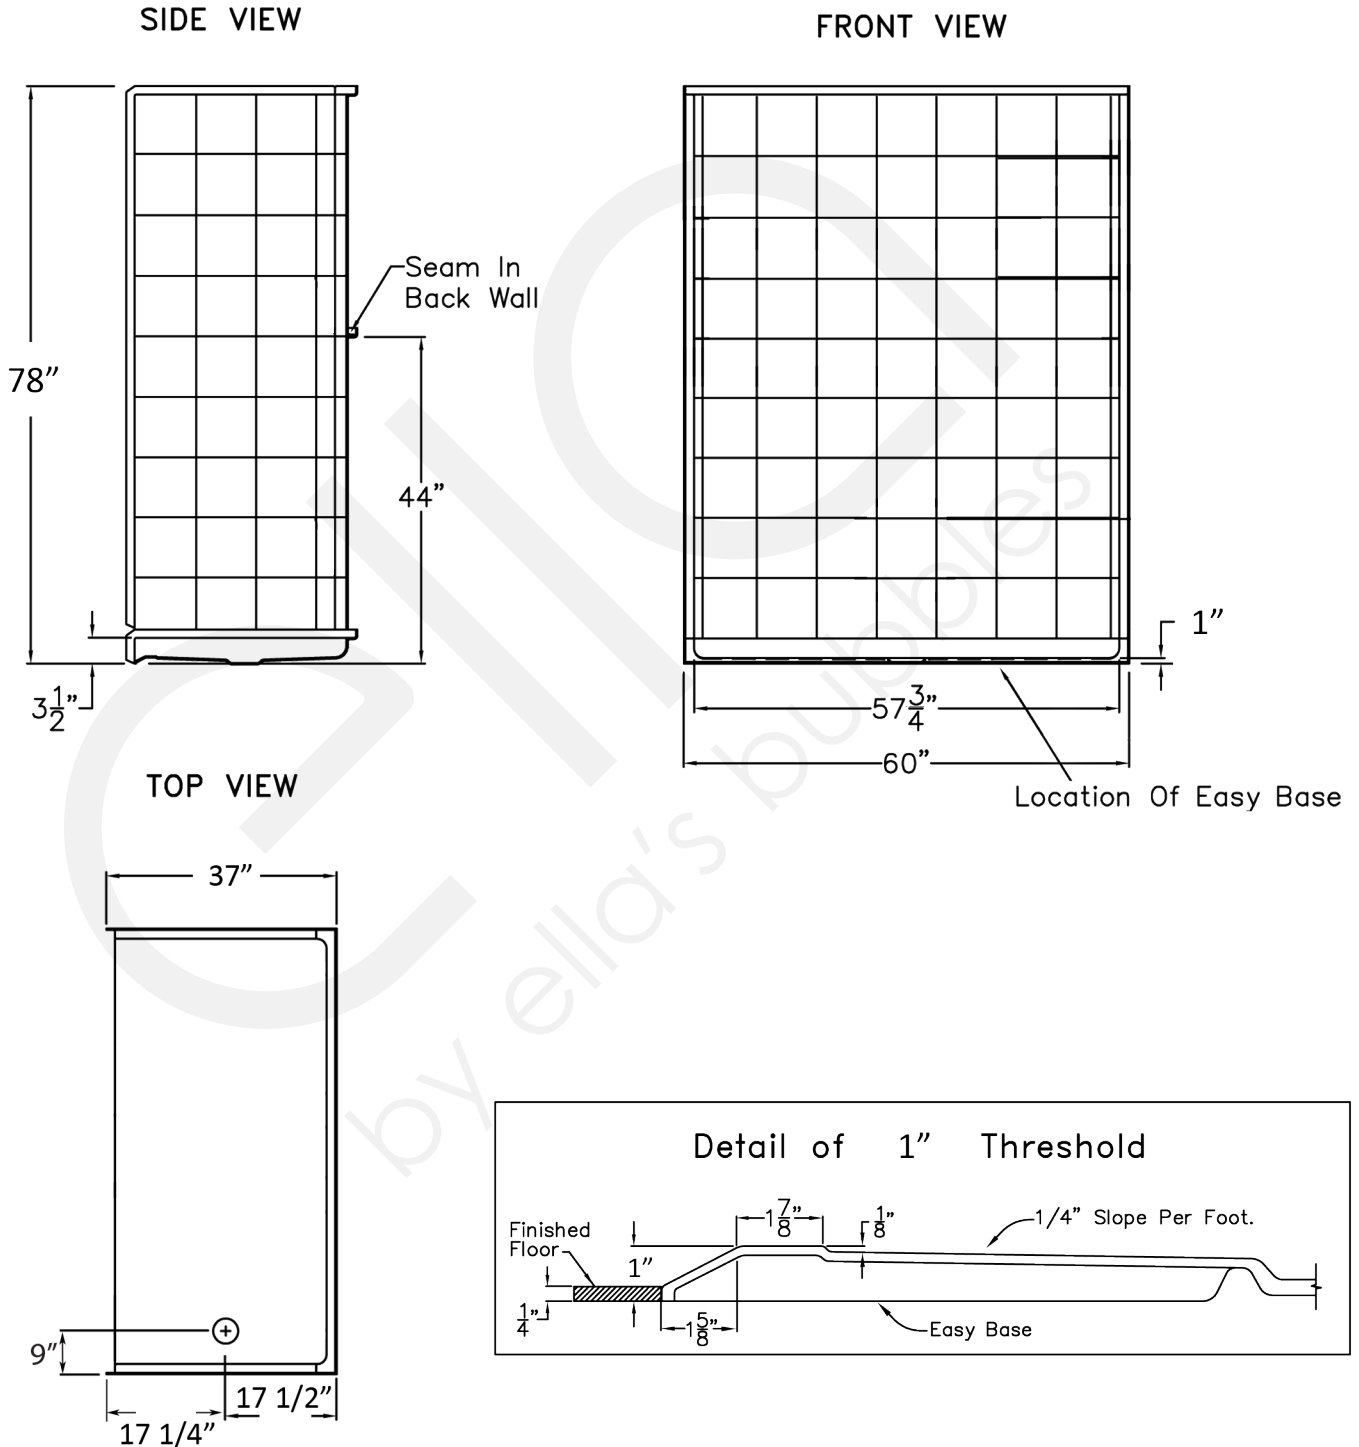

Panels:

Shower Base	37" W x 60" L x 4.5" H
Side Wall Panel Left	37" W x 73.5" H
Side Wall Panel Right.....	37" W x 73.5" H
Rear Wall Panel Bottom.....	60" L x 44" H
Rear Wall Panel Top.....	60" L x 33.5" H

11. Brilliant Finish SS Straight Shower Curtain Rail

12. Collapsible Rubber Dam White PVC with End Caps

13. Rectangular Stainless Steel Soap-Sponge Basket

14. 2" Chrome Strainer Brass Drain with Friction Seal

15. 66" x 74" Heavy Weighted Shower Curtain

hansgrohe

1, 2, 3, 4, 7, 8
German Engineering

5, 6, 9, 10, 11, 13
Italian Design

Disclaimer:
In an effort to continually improve our product, specifications and configurations are subject to change without notice. Before ordering or installing, consider future access to essential equipment. Due to the nature of the materials, dimensions may vary $\pm 1/2"$.