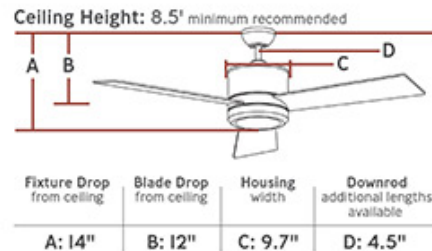

3VNMR56RBD-V1: 56" Vision Max - Roman Bronze

Specification Images:

Collection: Vision Max

UPC #:014817583403

Finish: Roman Bronze (RB)

Blade Finish: Roman Bronze

Blade Finish 2: Undefined

Dimensions:

Diameter:	56"
Weight:	17.16 lbs.
Reverse Switch:	Manual
Rev. Switch Location:	Top of Housing
Motor Size:	172.0 X 20.0
Diameter of Housing:	9.3
Capacitor Value:	4.5uF
Lead Wire Length:	78 inches
Light Kit Included:	Yes
Remote Included:	Wall Remote
Location of Receiver:	Canopy
Remote Group(s):	NEO

Bulbs:

1 - LED Integrated Array 15w 120v - included

Features:

- This advanced LED technology is carefully designed and selected to consist of the highest quality LED chipsets for superior performance and reliability.
- Integrated LED fixtures that meet the high efficacy LED standards set forth in Title 24 and are listed in the California Energy Commission Appliance database.

Material List:

Safety Listing:

Safety Listed for Damp Locations

Instruction Sheets:

English (3VNMR56XXD-CUL-ENG)
French (3VNMR56XXD-CUL-CF)

Shade / Glass / Diffuser Details: