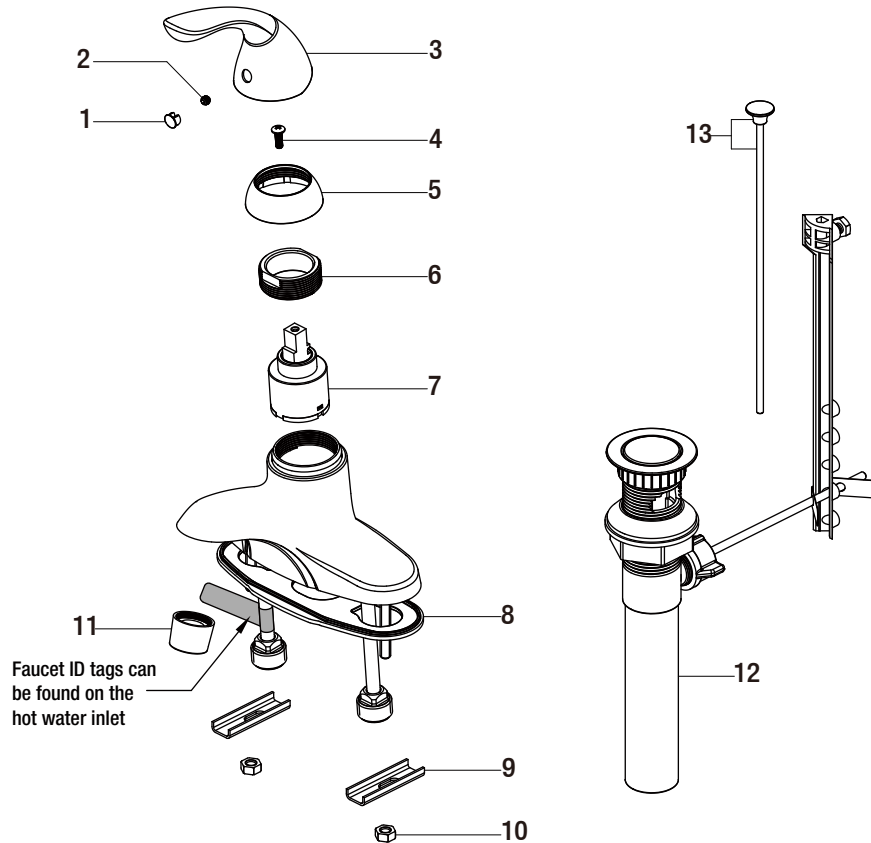

Replacement Parts List

4 in. Centerset 1-Handle Bathroom Faucet in Chrome

| MODEL | Internet SKU # | FINISH |
|-------------|----------------|-----------------|
| 65480W-6101 | 206390829 | Polished Chrome |

| Part | Description | Part # | Internet SKU # | Store SKU # |
|------|-------------|-----------|----------------|-------------|
| 1 | Index | RP10006 | | |
| 2 | Set screw | RP50002 | | |
| 3 | Handle | RP1306001 | | |
| 4 | Screw | RP50015 | | |
| 5 | Cap | RP8010901 | | |
| 6 | Bonnet nut | RP70336 | 207114029 | |
| 7 | Cartridge | RP20005 | 207093806 | |

| Part | Description | Part # | Internet SKU # | Store SKU # |
|------|------------------------------|-----------|----------------|-------------|
| 8 | Gasket | RP70517 | | |
| 9 | Washer | RP64083 | | |
| 10 | Lock nut | RP56033 | | |
| 11 | Aerator | RP3019001 | | |
| 12 | Drain assembly less lift rod | RP4002701 | 202078178 | 736061 |
| 13 | Lift rod | RP4000601 | | |