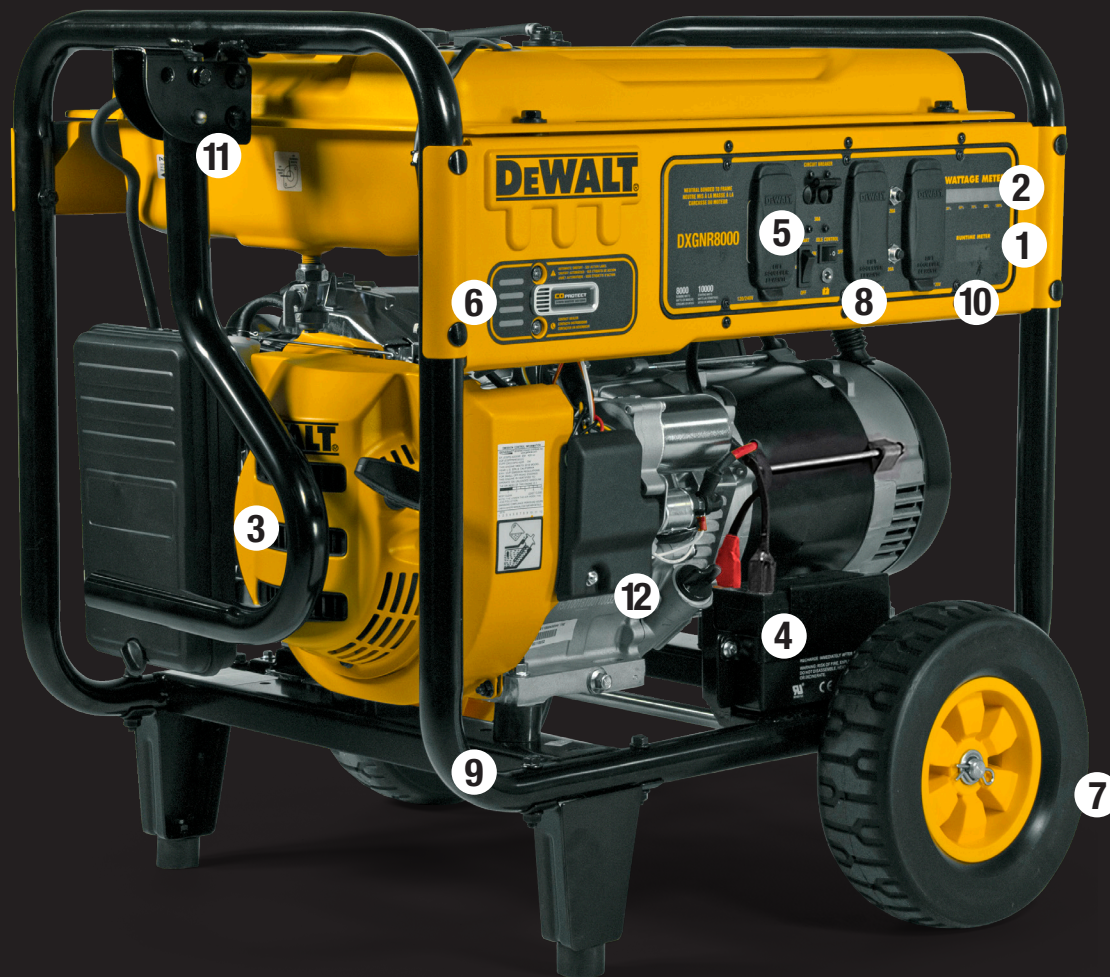

DEWALT®

GAS GENERATOR FEATURES

SPECIFICATIONS DXGNR8000

1. **1 SMART RUNTIME METER**
   shows fuel level and time remaining at current power level
2. **2 WATTAGE METER**
   gives instant feedback on how much power is being used
3. **3 PREMIUM 420CC DEWALT ENGINE**
   Provides a long life of power
4. **4 ELECTRIC START**
   (battery included) provides hassle-free start-up
5. **5 IDLE CONTROL**
   conserves fuel and reduces noise on the job site
6. **6 CO PROTECT TECHNOLOGY**
   Stops, Alerts, Saves – Powerful protection against hazardous carbon monoxide
7. **7 NEVER FLAT, DURABLE WHEELS**
   full-length steel axel for added strength
8. **8 COVERED OUTLETS**
   for protection from the elements and rugged working conditions
9. **9 HARDENED 1 1/4" STEEL TUBE CRADLE**
   for added durability and strength
10. **10 HOUR METER**
    tracks maintenance intervals
11. **11 FOLD-DOWN/LOCKING HANDLE**
    for sturdy portability and compact storage
12. **12 LOW-OIL LEVEL SHUTDOWN**
    automatically safeguards engine from damage
13. **13 AVAILABLE LIFTING EYE KIT**
    allows for easy movement around the jobsite
    (Compatible with DXGNR6500 & DXGNR8000)

Part No. 6948

FEATURING:

CO PROTECT
CARBON MONOXIDE SHUTDOWN

GUARANTEED TOUGH.®