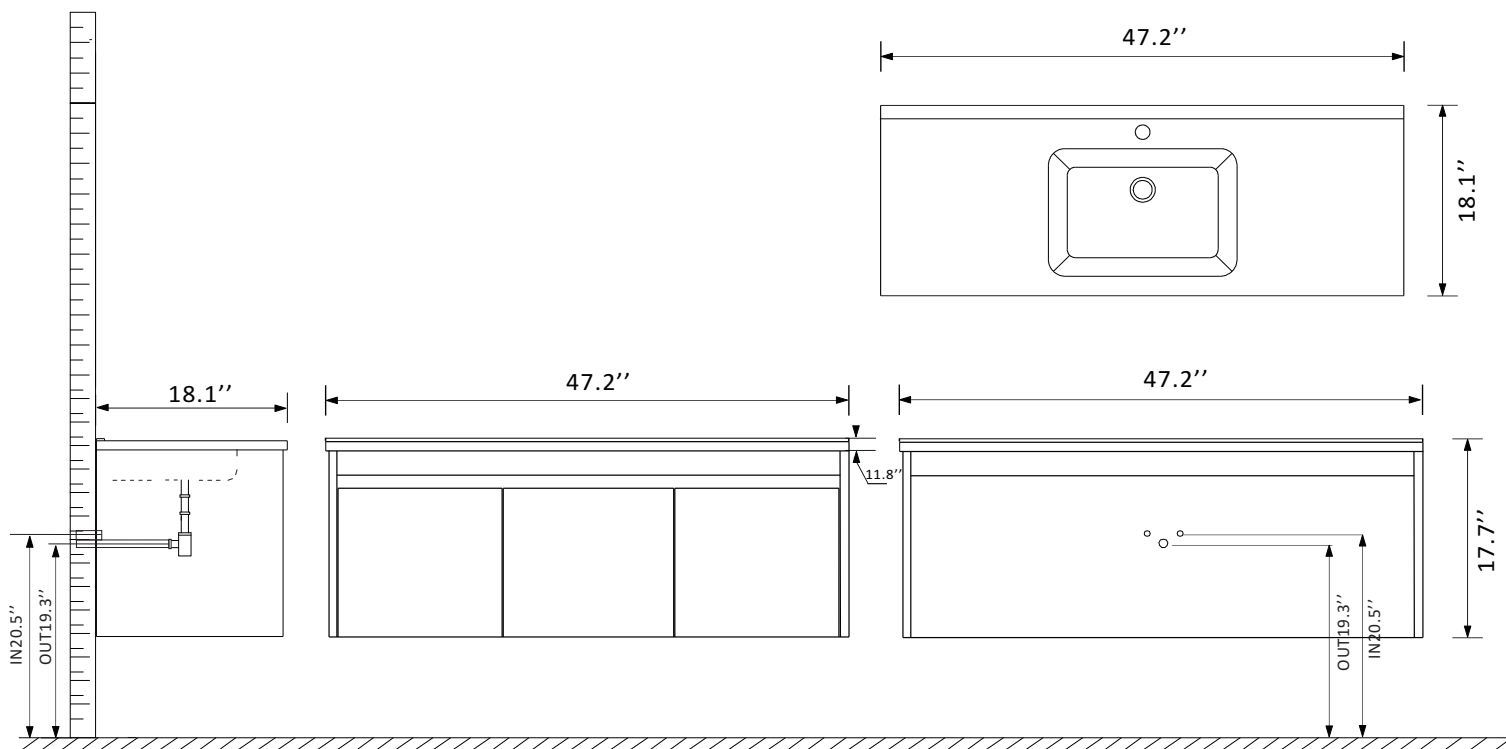

# Vinnova Thomas Vanity Collection 767048-MW-WH-NM

## Features

- Durable engineered wood
- Laminated veneer in Walnut finish
- Drop-in sink
- Two soft-closing drawers and one soft-closing door
- With hidden aluminum drawing handle

\* Does not include faucet, drain assembly, or P-trap