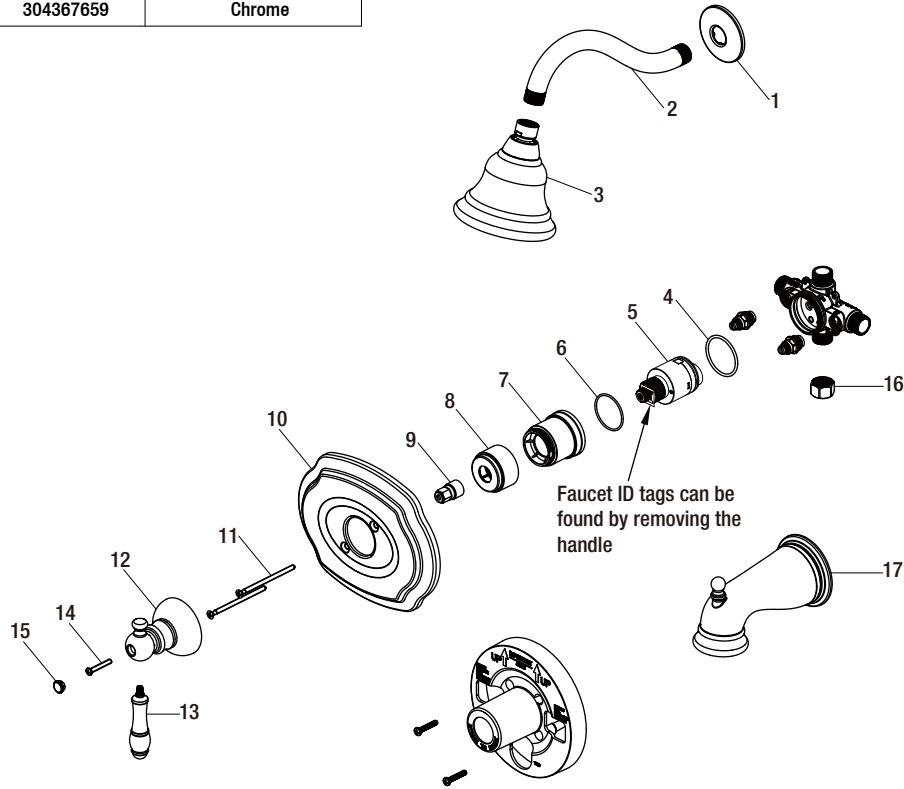

Replacement Parts List

Lyndhurst Single-Handle 3-Spray Tub and Shower Faucet in Chrome

MODEL	SKU #	FINISH
HD873X-1001	304367659	Chrome

Many replacement parts can be purchased online or at your local store. Please use the table below to identify the part SKU number needed, go to HOMEDEPOT.COM, and check for online and store availability. If you can't find the part you are looking for, please call 1-855-HD-GLACIER.

Part	Description	Part #	Internet SKU #	Store SKU #
1	Shower flange	RP3804601		
2	Shower arm	RP3800201		
3	Shower head	RP3836001		
4	O-ring	RP60101		
5	Cartridge	RP20075	202666286	270530
6	O-ring	RP60091		
7	Bonnet	RP7043701		
8	Sleeve	RP8029701		

Part	Description	Part #	Internet SKU #	Store SKU #
9	Inverter	RP64043		
10	Escutcheon	RP8040901		
11	Escutcheon screw	RP5006601	202251603	331780
12	Handle seat	RP1700501		
13	Handle	RP1315001		
14	Handle screw	RP50012		
15	Index	RP1000701		
16	Plug	RP70365		
17	Spout	RP3300401		