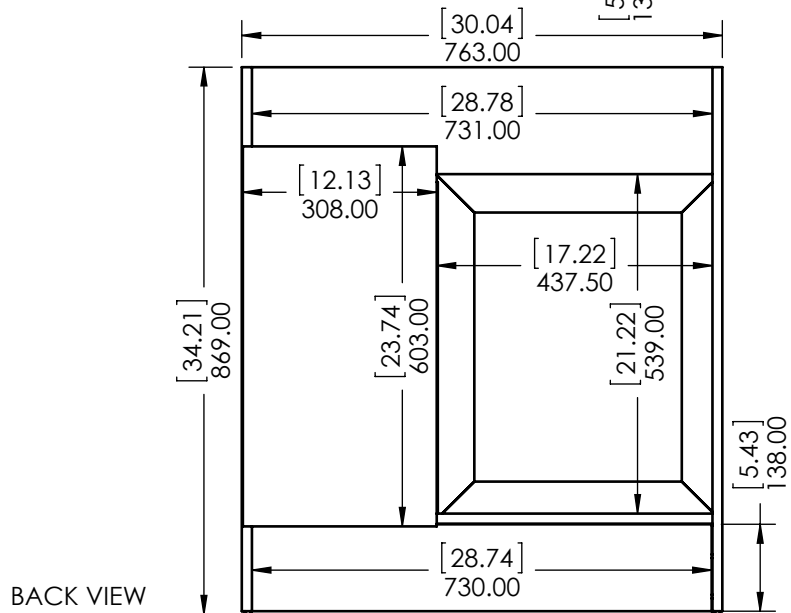

ITEM ID	DESCRIPTION
GF3021-WH	Glensford 30in x 21in D Vanity in White
GF3021-BT	Glensford 30in x 21in D Vanity in Butterscotch

REV	ECO#	DESCRIPTION	REV'D BY DATE	CHK'D BY DATE	APRVD BY DATE
0		New Release	IASV 5/1/17	IASV 5/1/17	IASV 5/1/17

UNLESS OTHERWISE SPECIFIED
 DIMENSIONS ARE IN mm and [inches]
 AND TOLERANCES ARE +/- 1.0 [0.04]

DRAWN BY:	IASV	5/1/17
CHECKED BY:	IASV	5/1/17
APPROVED BY:	IASV	5/1/17
DO NOT SCALE DRAWING	SCALE: 1:10	SIZE: A

TITLE:	GLENSFORD 30" ASSEMBLY		
PART NO:	PAGE	1 OF 1	REV: 0