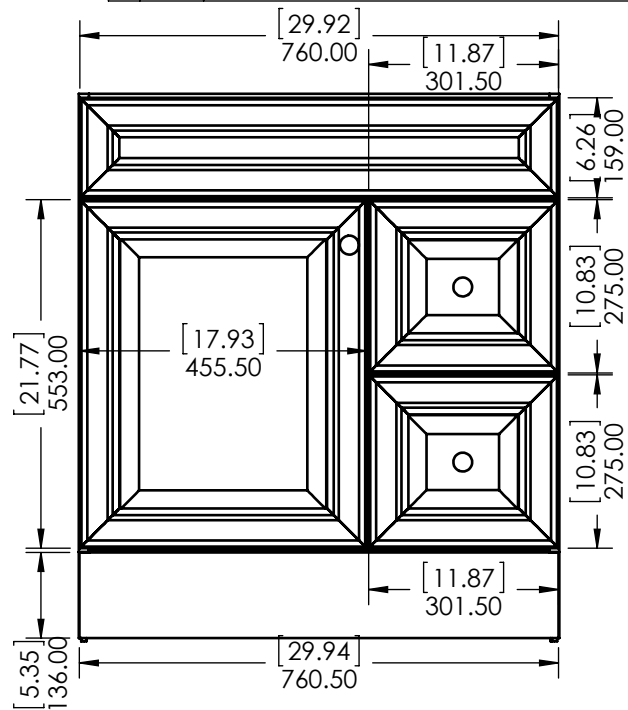

ITEM ID	DESCRIPTION
GF3021-WH	Glensford 30in x 21in D Vanity in White
GF3021-BT	Glensford 30in x 21in D Vanity in Butterscotch

REV	ECO#	DESCRIPTION	REV'D BY DATE	CHK'D BY DATE	APRVD BY DATE
0		New Release	IASV 5/1/17	IASV 5/1/17	IASV 5/1/17

UNLESS OTHERWISE SPECIFIED
 DIMENSIONS ARE IN mm and [inches]
 AND TOLERANCES ARE +/- 1.0 [0.04]

DRAWN BY:	IASV	5/1/17
CHECKED BY:	IASV	5/1/17
APPROVED BY:	IASV	5/1/17
DO NOT SCALE DRAWING	SCALE: 1:10	SIZE: A

TITLE:	GLENSFORD 30" ASSEMBLY		
PART NO:	PAGE	1 OF 1	REV: 0