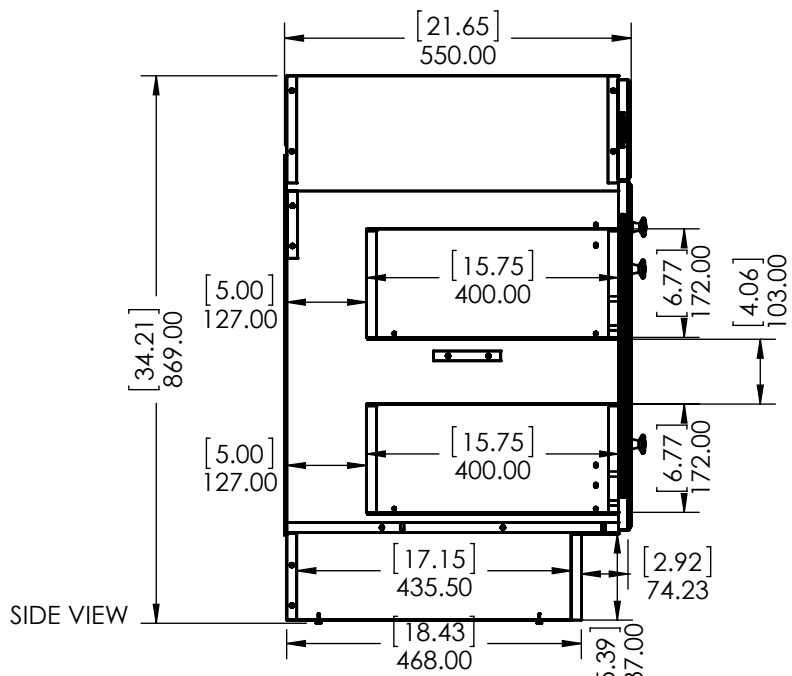

ITEM ID	DESCRIPTION
GF3021-WH	Glensford 30in x 21in D Vanity in White
GF3021-BT	Glensford 30in x 21in D Vanity in Butterscotch

REV	ECO#	DESCRIPTION	REV'D BY DATE	CHK'D BY DATE	APRVD BY DATE
0		New Release	IASV 5/1/17	IASV 5/1/17	IASV 5/1/17

UNLESS OTHERWISE SPECIFIED
 DIMENSIONS ARE IN mm and [inches]
 AND TOLERANCES ARE +/- 1.0 [0.04]

DRAWN BY:	IASV	5/1/17
CHECKED BY:	IASV	5/1/17
APPROVED BY:	IASV	5/1/17
DO NOT SCALE DRAWING	SCALE: 1:10	SIZE: A

TITLE:	GLENSFORD 30" ASSEMBLY		
PART NO:	PAGE	1 OF 1	REV: 0