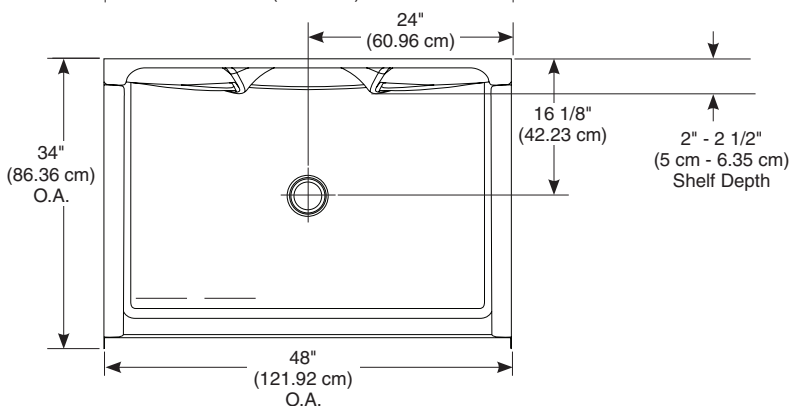

**CLASSIC 400
48" X 34" SHOWER**

- 40084 3-Piece Shower Wall Set
- 40074 Center Drain Shower Base
- Made with ProCrylic™ high-gloss acrylic
- Textured Bottom
- Direct-to-Stud Installation
- 10 Year Limited Residential Warranty
- 1 Year Limited Commercial Warranty

COLOR/FINISH

- White

SUBMITTED MODEL NO:

SPECIFIC FEATURES:

COMPLIES WITH:

- CSA B45.5/IAPMO Z124

Helping to reduce chemical emissions
and creating healthier indoor environments

55 E 111th Street, Indianapolis, Indiana 46280
350 South Edgeware Road, St. Thomas, ON N5P 4L1
© 2016 Masco Corporation of Indiana