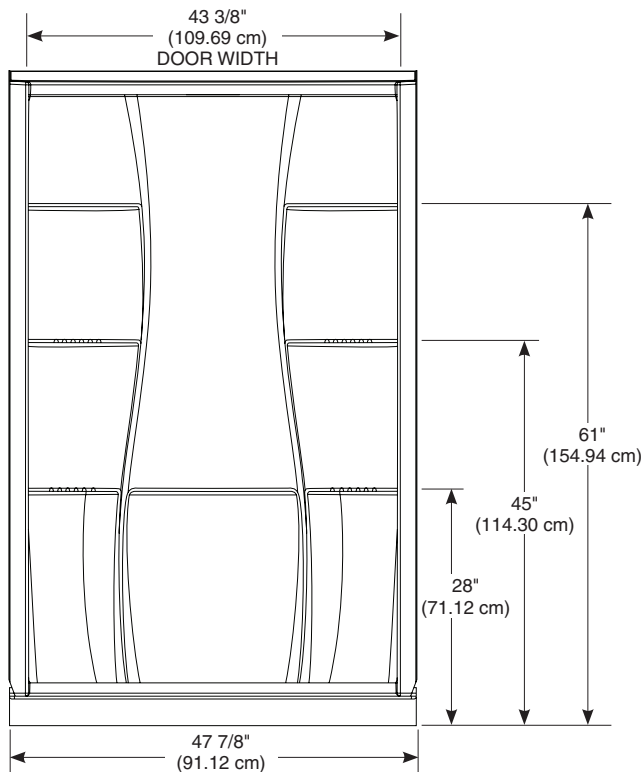

**CLASSIC 400
48" X 34" SHOWER**

- 40084 3-Piece Shower Wall Set
- 40074 Center Drain Shower Base
- Made with ProCrylic™ high-gloss acrylic
- Textured Bottom
- Direct-to-Stud Installation
- 10 Year Limited Residential Warranty
- 1 Year Limited Commercial Warranty

COLOR/FINISH

- White

SUBMITTED MODEL NO:

SPECIFIC FEATURES:

COMPLIES WITH:

- CSA B45.5/IAPMO Z124

Helping to reduce chemical emissions
and creating healthier indoor environments

55 E 111th Street, Indianapolis, Indiana 46280
350 South Edgeware Road, St. Thomas, ON N5P 4L1
© 2016 Masco Corporation of Indiana