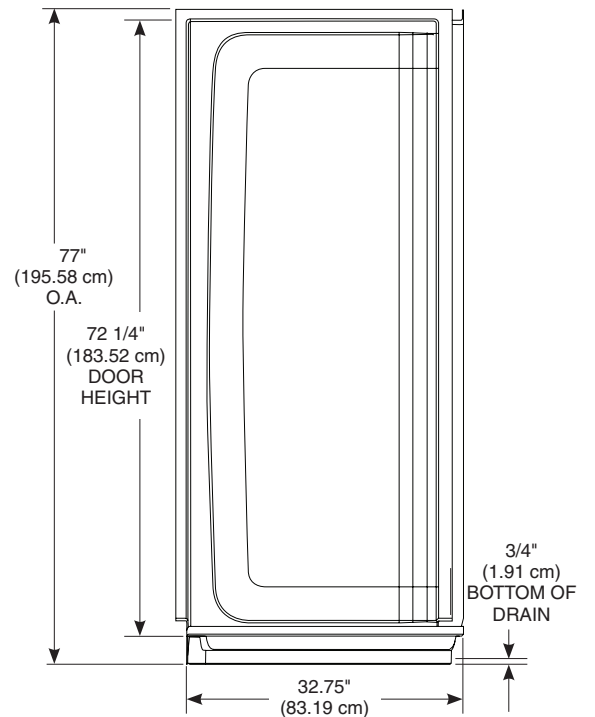

**CLASSIC 400
48" X 34" SHOWER**

- 40084 3-Piece Shower Wall Set
- 40074 Center Drain Shower Base
- Made with ProCrylic™ high-gloss acrylic
- Textured Bottom
- Direct-to-Stud Installation
- 10 Year Limited Residential Warranty
- 1 Year Limited Commercial Warranty

COLOR/FINISH

- White

SUBMITTED MODEL NO:

SPECIFIC FEATURES:

COMPLIES WITH:

- CSA B45.5/IAPMO Z124

Helping to reduce chemical emissions
and creating healthier indoor environments

55 E 111th Street, Indianapolis, Indiana 46280
350 South Edgeware Road, St. Thomas, ON N5P 4L1
© 2016 Masco Corporation of Indiana