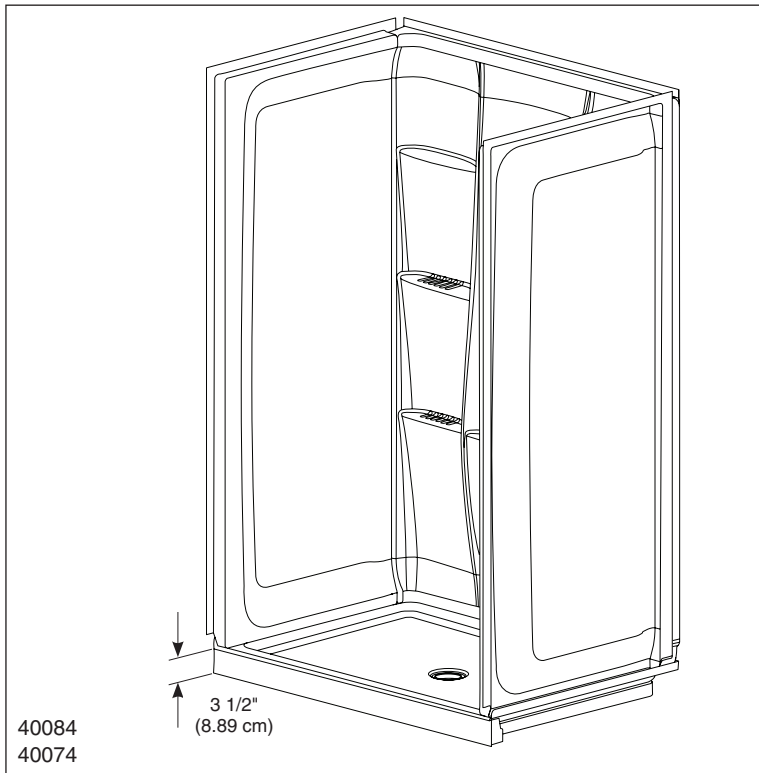

**CLASSIC 400
48" X 34" SHOWER**

- 40084 3-Piece Shower Wall Set
- 40074 Center Drain Shower Base
- Made with ProCrylic™ high-gloss acrylic
- Textured Bottom
- Direct-to-Stud Installation
- 10 Year Limited Residential Warranty
- 1 Year Limited Commercial Warranty

COLOR/FINISH

- White

SUBMITTED MODEL NO:

SPECIFIC FEATURES:

COMPLIES WITH:

- CSA B45.5/IAPMO Z124

Helping to reduce chemical emissions
and creating healthier indoor environments

55 E 111th Street, Indianapolis, Indiana 46280
350 South Edgeware Road, St. Thomas, ON N5P 4L1
© 2016 Masco Corporation of Indiana