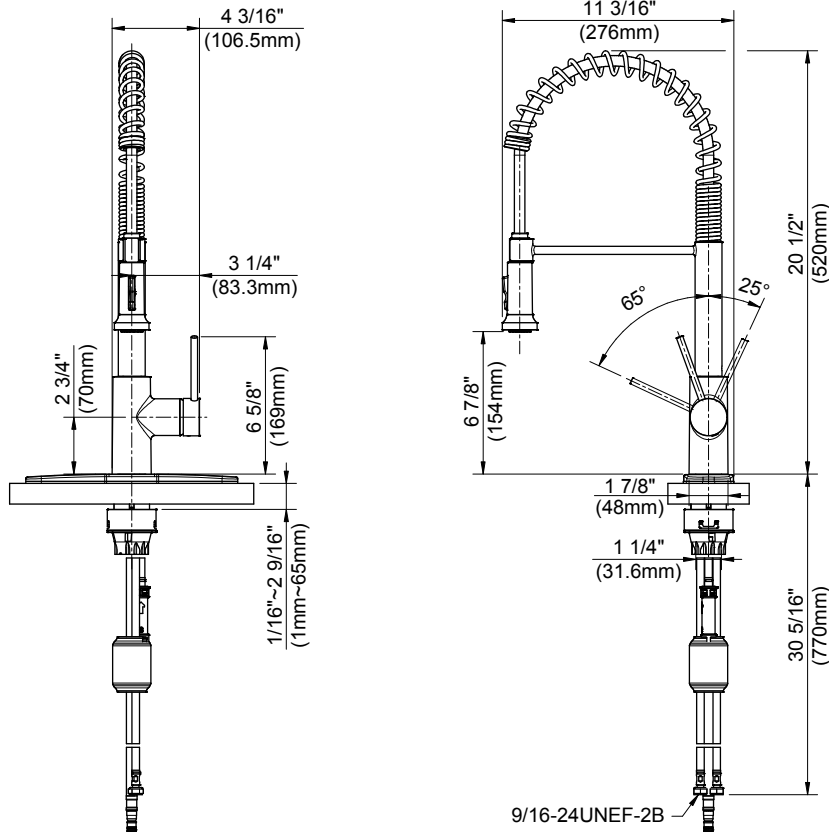

## Lemist Single-Handle Coil Springneck Pull-Down Sprayer Kitchen Faucet

MODEL	OMSID#	FINISH
FP4AF263CP	310617853	Chrome
FP4AF263ND	310617867	Stainless
FP4AF263BL	310617857	Matte Black

### FEATURES

- Fits 1- or 3-Hole Sink with 8" On-Center
- Drip Free Ceramic Disc Cartridge
- Max Flow Rate: 1.75gpm(6.6L/min) max
- Spout Reach: 11 3/16"
- Spout Height: 20 1/2"
- 30" Workable Hose
- With Quick Weight
- FastMount Installation
- Quick Connection
- With Optional Deck Plate

### INSTALLATION DIMENSIONS