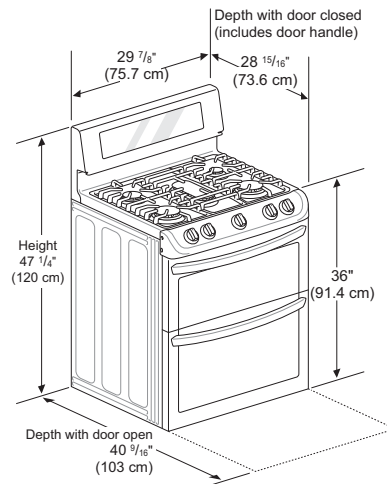

LDG4315*

QUICK INSTALL & CLEARANCES

For full installation directions/clearances please refer to the corresponding User Manual and Installation Guide.

DIMENSIONS/CLEARANCES/WEIGHT

| | |
|---|---------------------------|
| Cabinet Width (in) | 30" |
| Overall Depth (in) - including handle | 28-15/16" |
| Overall Height (in) - including backguard | 47-5/16" |
| Overall Width (in) | 29-7/8" |
| Upper Oven Interior Dimensions (in) (W x H x D) | 24-13/16" x 9-1/4" x 20" |
| Height to Cooking Surface (in) | 36" |
| Lower Oven Interior Dimensions (in) (W x H x D) | 24-13/16" x 14-1/4" x 20" |
| Product Weight | 224.9 lbs |
| Shipping Weight | 247 lbs |
| Carton Dimensions (in) (W x H x D) | 32-1/2" x 51" x 30-1/2" |

POWER/RATINGS

| | |
|--------------|---------|
| Amp at 120V | 8.0A |
| kW at 120V | 0.96kW |
| Requirements | 120 VAC |

INSTALLATION CLEARANCES

DIMENSIONS

GAS PIPE AND ELECTRICAL OUTLET LOCATIONS