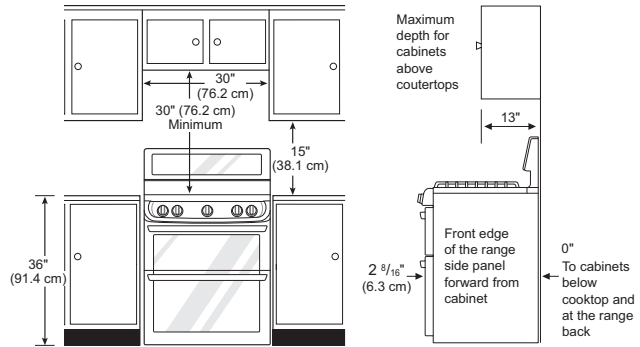

LDG4315*

QUICK INSTALL & CLEARANCES

For full installation directions/clearances please refer to the corresponding User Manual and Installation Guide.

DIMENSIONS/CLEARANCES/WEIGHT

| | |
|---|---------------------------|
| Cabinet Width (in) | 30" |
| Overall Depth (in) - including handle | 28-15/16" |
| Overall Height (in) - including backguard | 47-5/16" |
| Overall Width (in) | 29-7/8" |
| Upper Oven Interior Dimensions (in) (W x H x D) | 24-13/16" x 9-1/4" x 20" |
| Height to Cooking Surface (in) | 36" |
| Lower Oven Interior Dimensions (in) (W x H x D) | 24-13/16" x 14-1/4" x 20" |
| Product Weight | 224.9 lbs |
| Shipping Weight | 247 lbs |
| Carton Dimensions (in) (W x H x D) | 32-1/2" x 51" x 30-1/2" |

POWER/RATINGS

| | |
|--------------|---------|
| Amp at 120V | 8.0A |
| kW at 120V | 0.96kW |
| Requirements | 120 VAC |

INSTALLATION CLEARANCES

DIMENSIONS

GAS PIPE AND ELECTRICAL OUTLET LOCATIONS