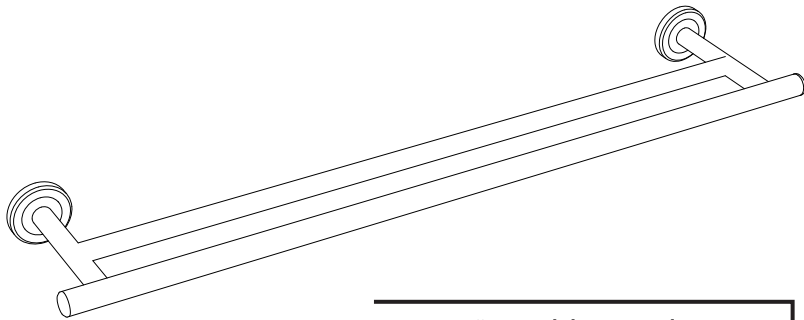

Latitude² Collection

General Specifications

24" Double Towel Bar

- #4244 (Chrome)
- #4294 (Satin Nickel)
- #4254 (Bronze)