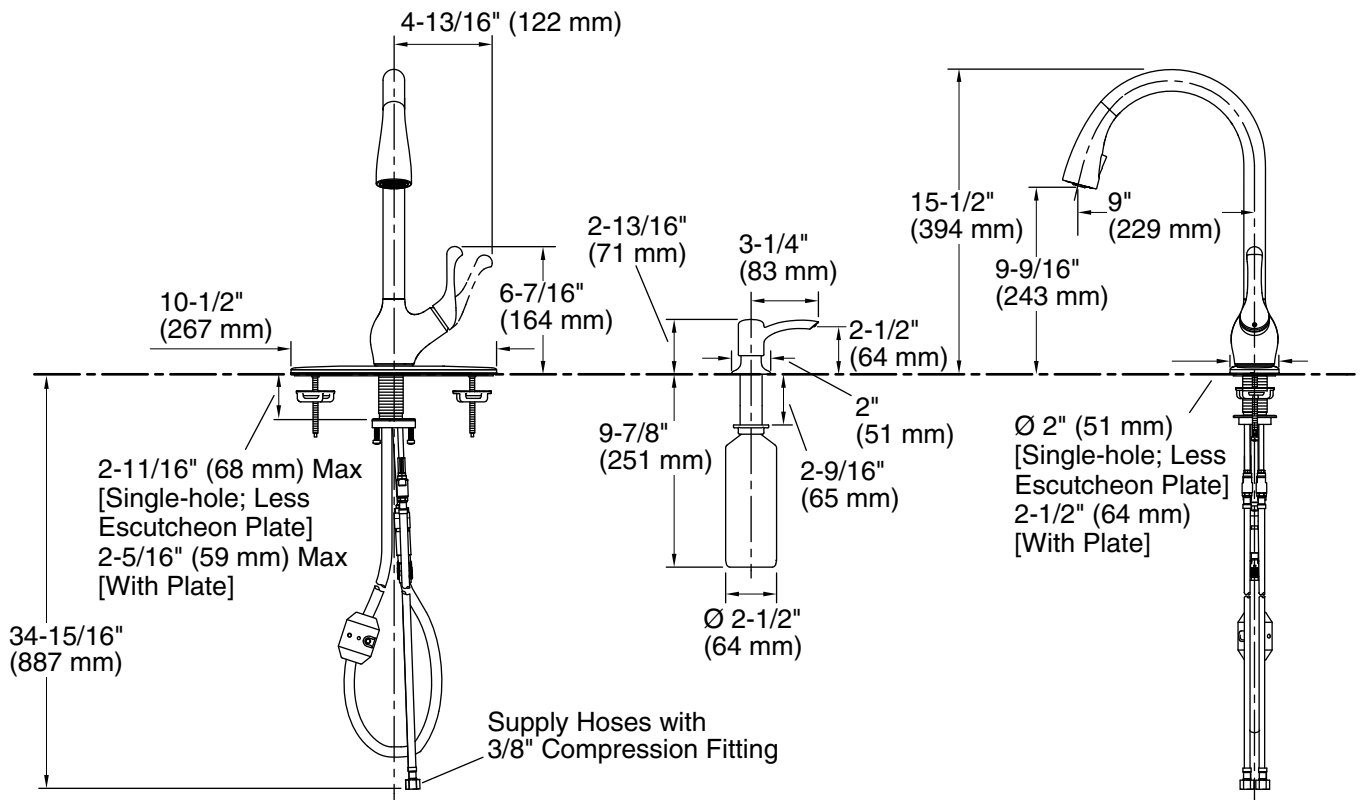

BAROSSA™

Installation Notes

Install this product according to the installation guide.

Product includes flexible connections for easy installation.

Refillable soap dispenser allows up to 16 fluid ounce (473 ml) capacity.

ADA compliant when installed to the specific requirements of the 2010 ADA Standards for Accessible Design.

Product Diagram