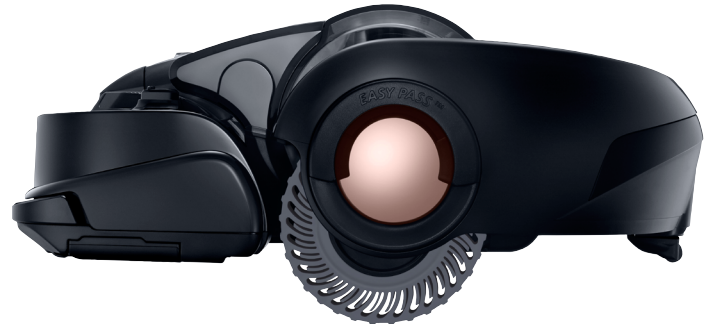

CycloneForce™ Separation System – More consistent power with less clogging.²

Point Cleaning™ – Simply point for on-demand vacuum cleaning.

Easy Pass Wheels™ – Large wheels move smoothly over obstacles.

Combo Brush – Picks up pet hair with less tangles.

Schedule – Program cleaning time.

Easy-to-Clean, Large-Capacity Dust Canister – 0.7-Liter capacity reduces the frequency of emptying dustbin.

Washable filter – Easy and cost-effective maintenance.

Multi-Surface Cleaning – Cleans all floor surfaces (carpet, hardwood, tile).

Wide Motorized Brush – With a 12.2" cleaning path, covers a wide area with every pass for efficient cleaning.

Cleaning Modes – Auto, Manual, Max, Spot, Dust Sensor, Schedule and Silent, so you can select a program or schedule to fit your needs.

3 Power Settings: Max – 30 min, Normal – 60 min, Quiet – 90 min.

Remote Control – Easily controls all functions without touching the POWERbot.

Cliff Sensor – Prevents POWERbot from falling down the stairs.

Auto Docking – Ensures the vacuum is charged (240-minute recharging time).

LED Display – Makes it easy to view settings.

Touch Button Control – Three buttons operated by soft touch.

40W Suction – Powerful and reliable BLDC motor.

Li-ion Battery – Provides long battery life and consistent power.

Sound level – 78 dBA.

Cleaning Speed – Moves at 12.6 inches per second (32cm/sec).

Warranty

10 Year Motor Warranty

Product Dimensions & Weight (WxHxD)

Dimensions: 14⁷/₈" x 5⁵/₁₆" x 14¹/₄"

Weight: 10.8 lbs

Shipping Dimensions & Weight (WxHxD)

Dimensions: 18³/₄" x 7¹/₄" x 20⁷/₈"

Weight: 17.2 lbs

Color	Model Code	UPC Code
Ebony Copper	VR2AK9350WK/AA	887276144337

¹ Suction power tested on Samsung POWERbot Turbo in comparison with the top selling vacuum by the leading robot vacuum brand according to NPD, 2015.

² Than our previous model.

Actual color may vary. Design, specifications, and color availability are subject to change without notice. Non-metric weights and measurements are approximate.

©2016 Samsung Electronics America, Inc., 85 Challenger Road, Ridgefield Park, NJ 07660. Tel: 800-SAMSUNG. samsung.com. Samsung is a registered trademark of Samsung Electronics Co., Ltd.