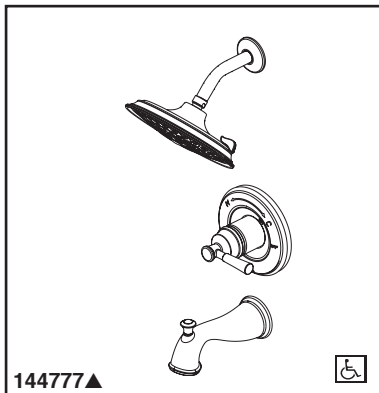

see what Delta can do™

TUB AND SHOWER FAUCET

■ Mylan™ Series Bath Collection

FEATURES:

- Monitor® 14 Series pressure balanced bath single handle mixing valve trim
- Three-setting H₂Okinetic® Technology shower head

STANDARD SPECIFICATIONS:

- Maintains a balanced pressure of hot and cold water even when a valve is turned on or off elsewhere in the system
- For use with MultiChoice® Universal rough valve body. (R10000 Series)
- Back-to-back installation capability
- Solid brass forged body
- Temperature only controlled with handle
- Field adjustable to limit handle rotation into hot water zone
- 120° maximum handle rotation
/Li>- All parts replaceable from the front of the valve
- Shower head maximum flow rate 1.75 gpm @ 80 psi, 6.6 L/min @ 550 kPa
- Pull-up tub spout: 1/2" NPT iron pipe thread connection or 1/2" copper spout tube soldering connection

WARRANTY

- Lifetime limited warranty on parts (other than electronic parts and batteries) and finishes; or, for commercial users, for 5 years from the date of purchase.
- 5 year limited warranty on electronic parts (other than batteries); or for commercial users, for 1 year from the date of purchase. No warranty is provided on batteries.

COMPLIES WITH

- ASME A112.18.1 / CSA B125.1
- ASSE 1016

Indicates compliance to ICC/ANSI A117.1 - Valve control only

- EPA WaterSense®

Submitted Model No.: _____

Specific Features: _____