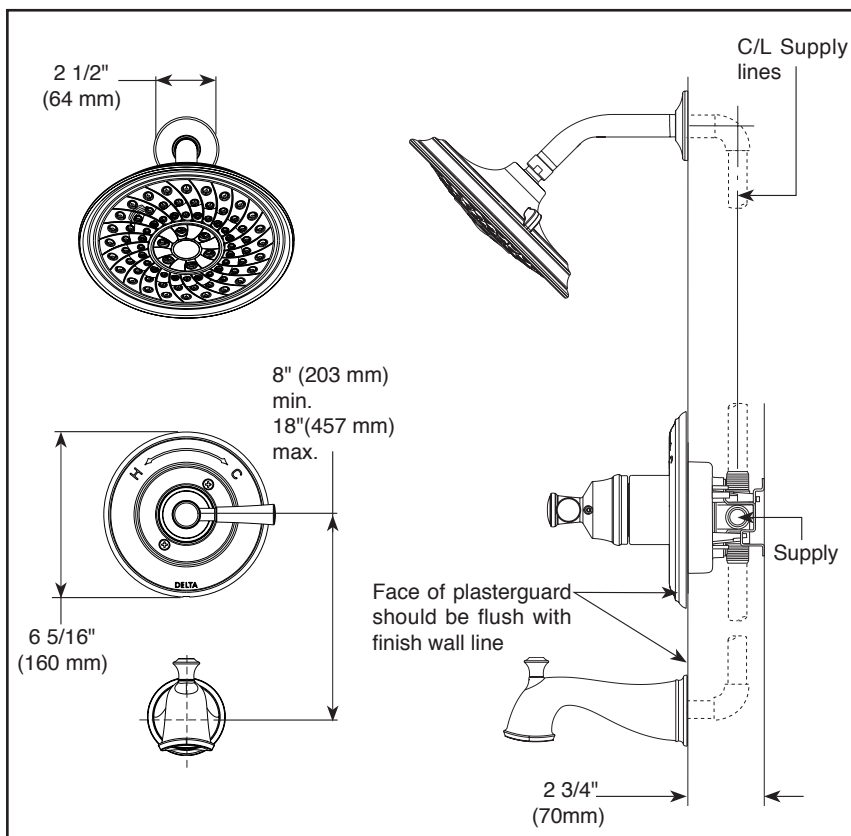

STANDARD SPECIFICATIONS:

- Maintains a balanced pressure of hot and cold water even when a valve is turned on or off elsewhere in the system
- For use with MultiChoice® Universal rough valve body. (R10000 Series)
- Back-to-back installation capability
- Solid brass forged body
- Temperature only controlled with handle
- Field adjustable to limit handle rotation into hot water zone
- 120° maximum handle rotation
/Li>
- All parts replaceable from the front of the valve
- Shower head maximum flow rate 1.75 gpm @ 80 psi, 6.6 L/min @ 550 kPa
- Pull-up tub spout: 1/2" NPT iron pipe thread connection or 1/2" copper spout tube soldering connection

COMPLIES WITH

- ASME A112.18.1 / CSA B125.1
- ASSE 1016

Indicates compliance to ICC/ANSI A117.1 - Valve control only

- EPA WaterSense®

Submitted Model No.: _____

Specific Features: _____

RP93090▲ 1.75 GPM Shower head

3 7/16" (87 mm)

8 1/4" (210 mm)

Full Body Spray

H2Okinetic Spray

Pause

RP72565▲ (Pull-Up Diverter)

6 11/16" (170 mm)

6 3/16" (195 mm)

3" (76 mm)

▲ Designate proper finish suffix

Delta reserves the right (1) to make changes in specifications and materials, and (2) to change or discontinue models, both without notice or obligation. Dimensions are for reference only. See current full-line price book or www.deltafaucet.com for finish options and product availability.