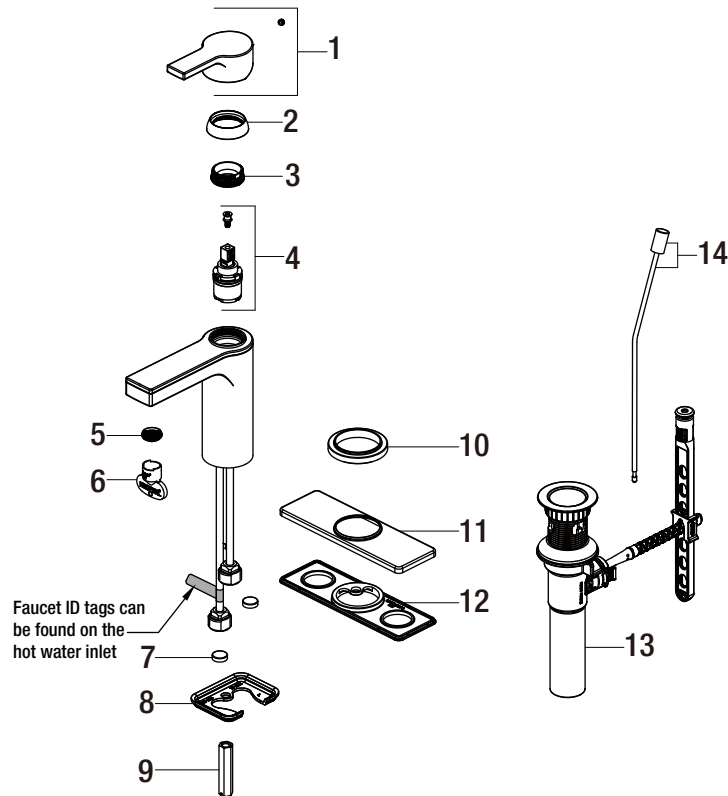

Replacement Parts List

Single-Handle Lavatory Faucet in Chrome

MODEL	SKU #	FINISH
HD67771W-6001	304778425	Chrome

Many replacement parts can be purchased online or at your local store. Please use the table below to identify the part SKU number needed, go to HOMEDEPOT.COM, and check for online and store availability. If you can't find the part you are looking for, please call 1-855-HD-GLACIER.

Part	Description	Part #	Internet SKU #	Store SKU #
1	Handle assembly	RP1350601		
2	Cap	RP8034401		
3	Bonnet nut	RP70572		
4	Cartridge & Screw	RP20083		
5	Aerator	RP30253		
6	Plastic wrench	RP30254		
7	Screen washer	RP70072		
8	Washer	RP70228		

Part	Description	Part #	Internet SKU #	Store SKU #
9	Lock nut	RP56091		
10	Flange	RP8057101		
11	Deck plate	RP8057201		
12	Gasket	RP80573		
13	ClickInstall™ drain assembly	RP4022801		
14	Lift rod	RP4024901		