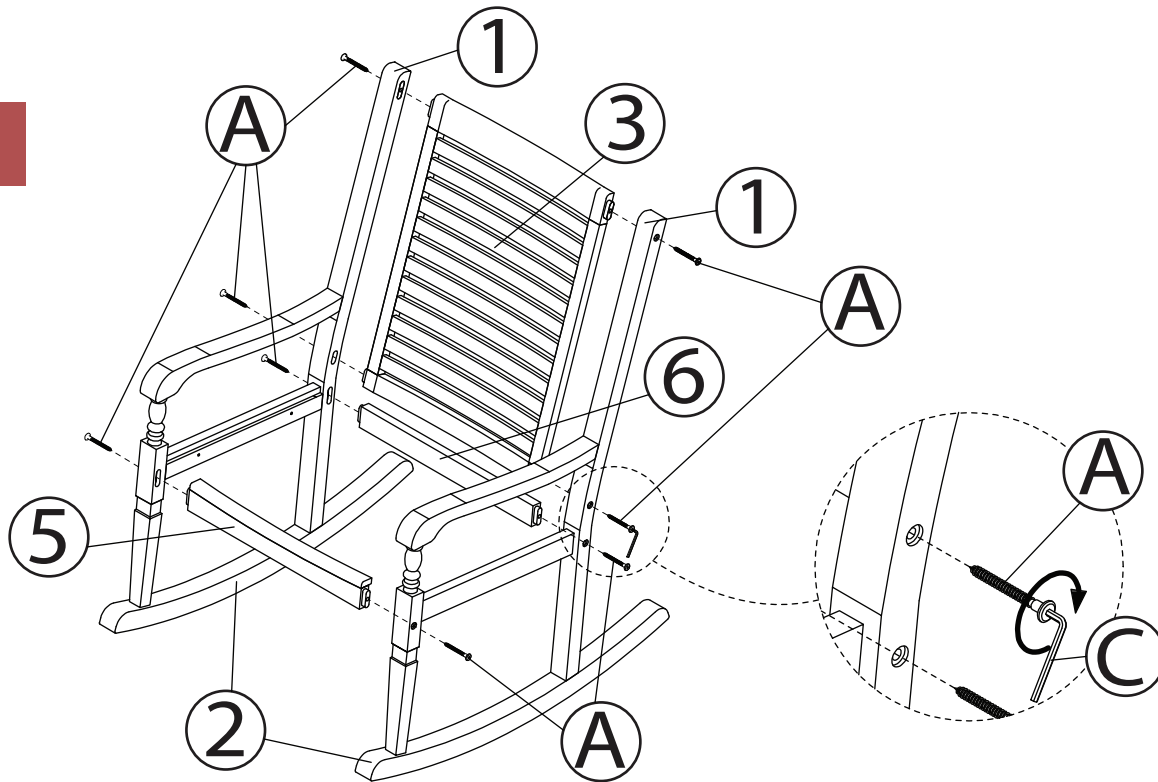

1

2

NOTE: Please read all instructions carefully before starting assembly.
Also, we recommend that the unit is fully assembled on a level surface.
Two people are recommended to assemble this product.
DO NOT over torque screws and bolts.