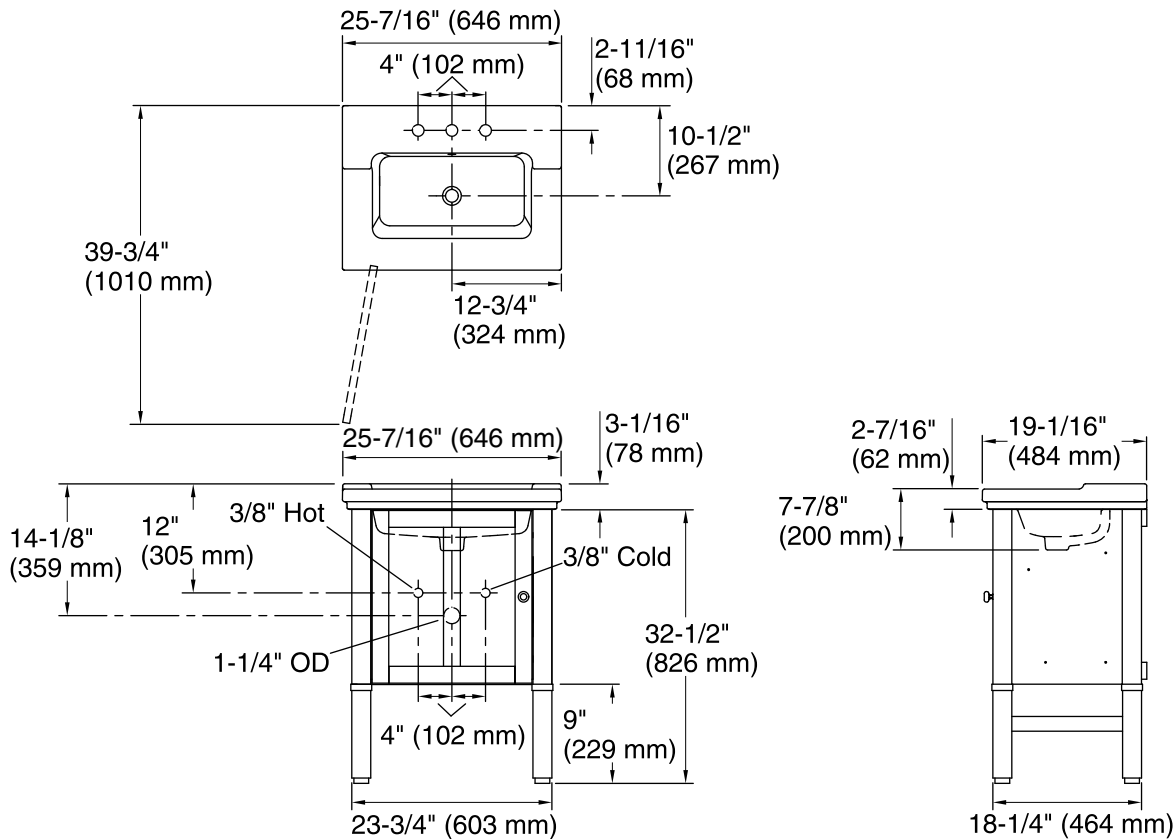

Technical Information

All product dimensions are nominal.

Vanity type: Standard

Notes

Install this product according to the installation instructions.

The finished wall must be straight and plumb to ensure proper support of the vanity and alignment of the sink and door.

To properly support the weight of the vanity and sink, secure to stud framing or 2x6 bracing behind the finished wall.

Select 250 lb (113.4 kg) load bearing 5/16" lag bolts with a length to clear obstacles in the wall and 5/16" washers.