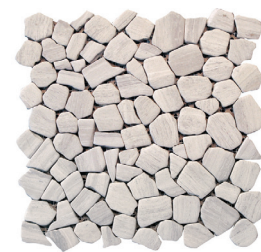

Jakarta Moon 6005

Alor Crystal 6004

Bamboo 6014

Sumatra Red 6003

Balinese Nights 6011

Java Black 6010

Haisa Light Irregular HGRY LH-01

Haisa Dark Irregular HGRY DH-01

## INDONESIAN PEBBLES

SIZE  
12" x 12"

PIECES PER CASE  
10

THICKNESS  
1/4"

WEIGHT PER PIECE  
3-5 lbs.

FINISH  
Honed

FORMAT  
Interlocking Mesh-Mounted Mosaic

APPLICATION  
Interior/Exterior  
Floor/Wall  
Wet/Dry