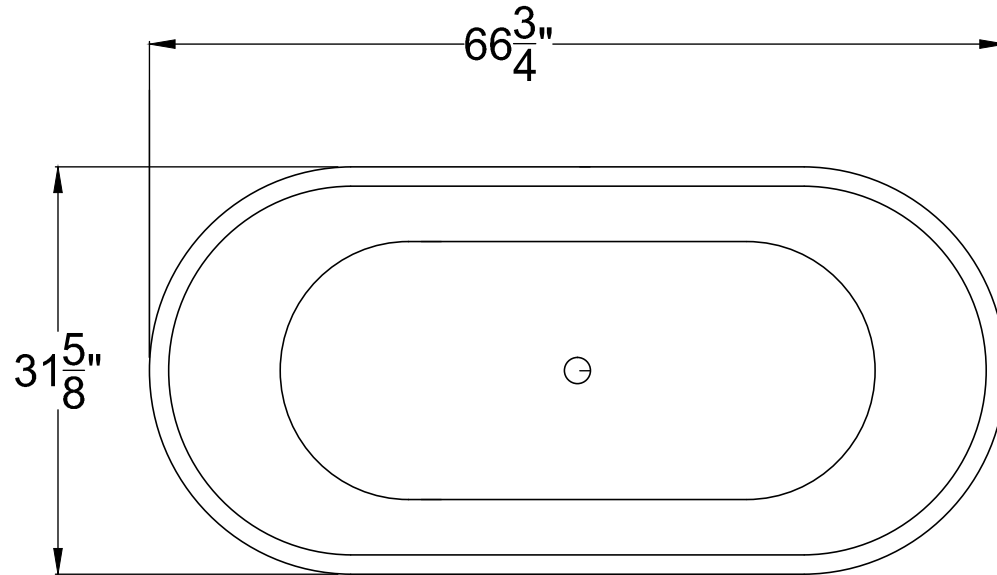

ANZZI™

**67" DUALITA SERIES**  
Freestanding Bathtub  
FT-AZ013

Dimensions:  
31.6" L x 66.75" W x 24" H

Weight: 135 lb.  
Material: LUCITE™ Acrylic  
Capacity: 50 gal

For more information visit  
**[www.ANZZI.com](http://www.ANZZI.com)** or call  
**1-844-44-ANZZI**