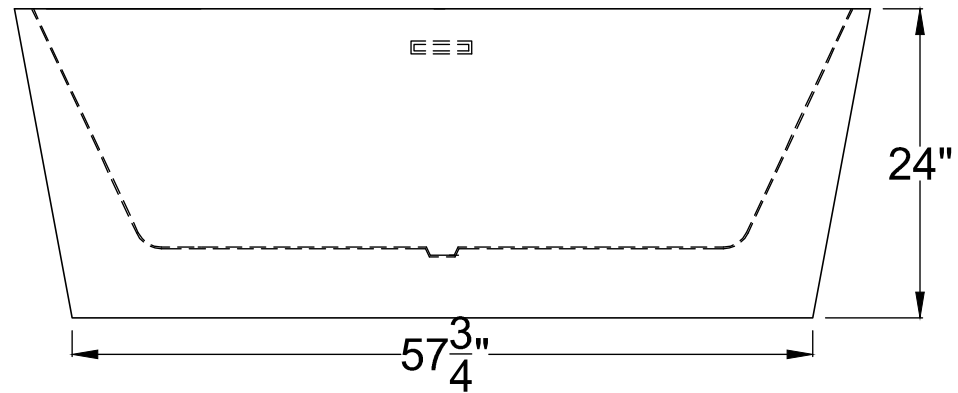

ANZZI™

**67" DUALITA SERIES**  
Freestanding Bathtub  
FT-AZ013

Dimensions:  
31.6" L x 66.75" W x 24" H

Weight: 135 lb.  
Material: LUCITE™ Acrylic  
Capacity: 50 gal

For more information visit  
**[www.ANZZI.com](http://www.ANZZI.com)** or call  
**1-844-44-ANZZI**