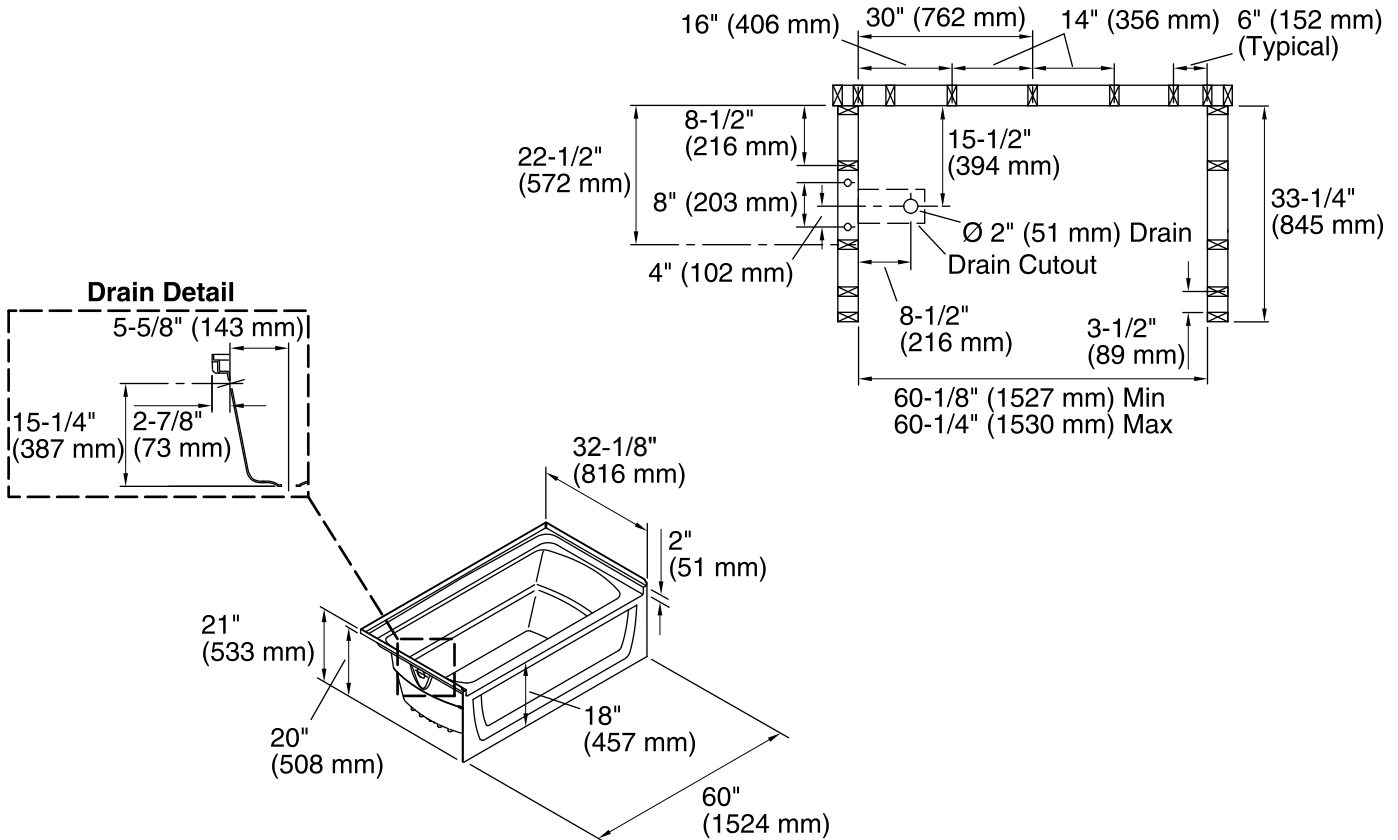

Ensemble™
32" (813 mm) Bath
71121110

Features

- Durable high-gloss finish provides a smooth, shiny surface that is easy to clean.
- Extra deep bathing well for added comfort.
- Bath and integral apron eliminates installation step.
- 18" (457 mm) bath depth (floor to top of threshold).
- 2" wainscot allows tile installation above bath deck
- 60" (1524 mm) x 32" (813 mm) x 20" (508 mm) complete unit finished dimensions.

See website for detailed warranty information.

Available Color/Finishes

Color tiles intended for reference only.

Color Code Description

	0	White
	96	Biscuit

Technical Information

All product dimensions are nominal.

Installation:	Alcove with Flange
Drain location:	Left
Basin area, bottom:	42" x 20" (1067 mm x 508 mm)
Basin area, top:	54" x 26" (1372 mm x 660 mm)
Water depth:	13-3/4" (349 mm)
Water capacity:	55 gal (208.2 L)
Door width required:	57-11/16" (1465 mm)

Notes

Measure your actual product for roughing-in details.

Install this product according to the installation guide.

Double studding is recommended for pivot shower door installations.

Studs should be positioned roughly as shown.