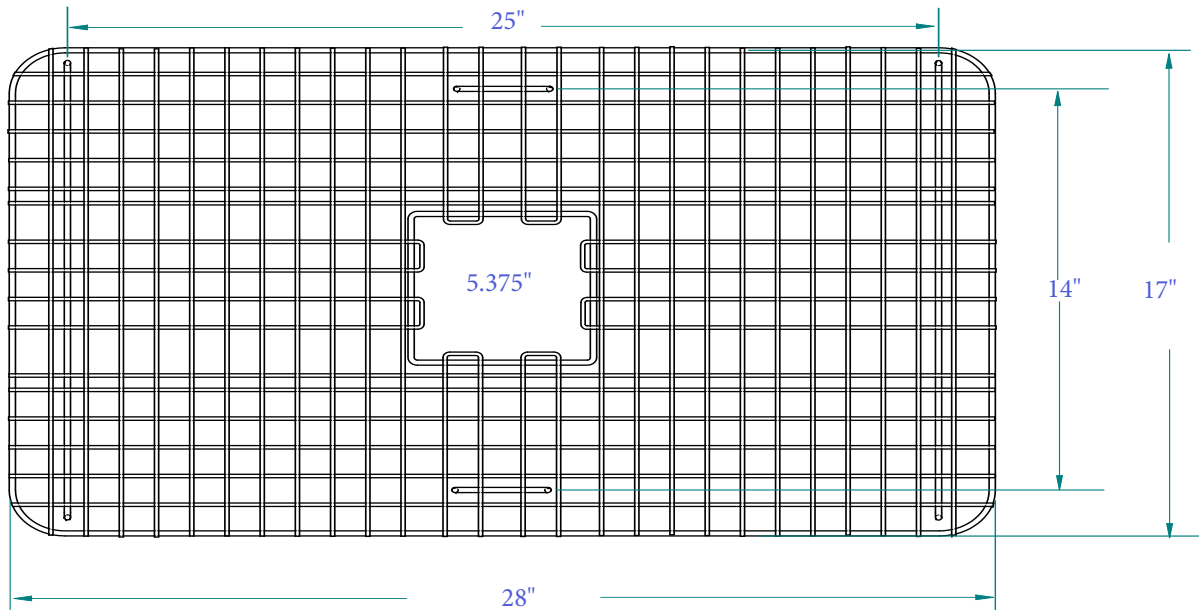

Wright Copper Kitchen Sink Bottom Grid

[SG001-33](#)

Lifetime Warranty

All Sinkology products come with a lifetime warranty. You won't need it, but it's there.

CustomerService@Sinkology.com | 866.915.3003