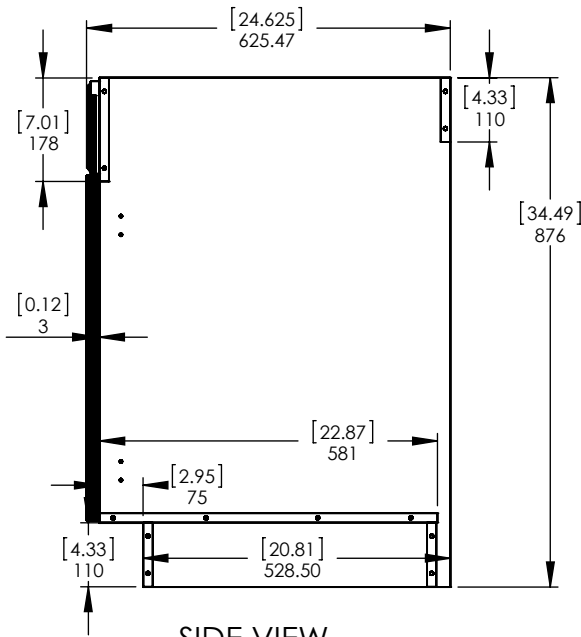

Item ID	Description
EH3635S-GB	Kitchens - Easthaven Sink Base Cabinet with False Drawer Front in Unfinished German Beech 36in W x 24.625 D x 34.5 H

Rev	ECO #	Description	REV'D BY DATE	CHK'D BY DATE	APRV'D BY DATE
0		New Release	KISM 10/10/16	KISM 10/10/16	KISM 10/10/16

SIDE VIEW

FRONT VIEW

BACK VIEW

ISOMETRIC VIEW

PROPRIETARY AND CONFIDENTIAL THE INFORMATION CONTAINED IN THIS DRAWING IS THE SOLE PROPERTY OF WOODCRAFTERS. ANY REPRODUCTION IN PART OR AS A WHOLE WITHOUT THE WRITTEN PERMISSION OF WOODCRAFTERS IS PROHIBITED.	UNLESS OTHERWISE SPECIFIED	NAME	DATE	 SIZE DWG. NO. SHEET 1 OF 1 A Base_Sink_Cabinet_36in REV: 0
	DIMENSIONS ARE IN MM. AND [INCHES]	DRAWN	Kadir S. 10/3/16	
	TOLERANCES ARE + 0.039 [1] - 0.039 [1]	CHECKED	Kadir S. 10/3/16	
	SCALE:1:13	ENG APPR.	V. Sanchez	