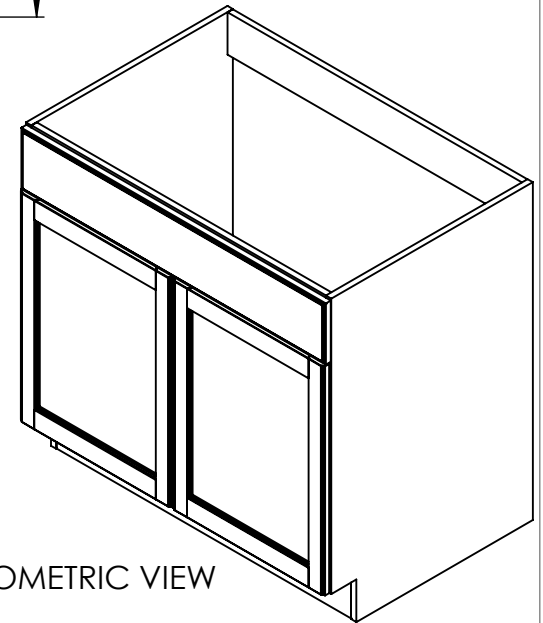

Item ID	Description
EH3635S-GB	Kitchens - Easthaven Sink Base Cabinet with False Drawer Front in Unfinished German Beech 36in W x 24.625 D x 34.5 H

Rev	ECO #	Description	REV'D BY DATE	CHK'D BY DATE	APRV'D BY DATE
0		New Release	KISM 10/10/16	KISM 10/10/16	KISM 10/10/16

SIDE VIEW

FRONT VIEW

BACK VIEW

ISOMETRIC VIEW

PROPRIETARY AND CONFIDENTIAL THE INFORMATION CONTAINED IN THIS DRAWING IS THE SOLE PROPERTY OF WOODCRAFTERS. ANY REPRODUCTION IN PART OR AS A WHOLE WITHOUT THE WRITTEN PERMISSION OF WOODCRAFTERS IS PROHIBITED.	UNLESS OTHERWISE SPECIFIED	NAME	DATE	 SIZE DWG. NO. SHEET 1 OF 1 A Base_Sink_Cabinet_36in REV: 0
	DIMENSIONS ARE IN MM. AND [INCHES]	DRAWN	Kadir S. 10/3/16	
	TOLERANCES ARE + 0.039 [1] - 0.039 [1]	CHECKED	Kadir S. 10/3/16	
	SCALE:1:13	ENG APPR.	V. Sanchez	