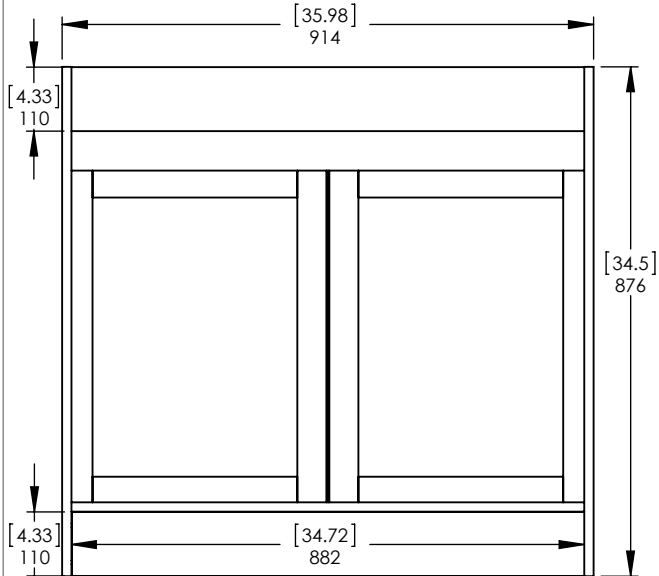

Item ID	Description
EH3635S-GB	Kitchens - Easthaven Sink Base Cabinet with False Drawer Front in Unfinished German Beech 36in W x 24.625 D x 34.5 H

Rev	ECO #	Description	REV'D BY DATE	CHK'D BY DATE	APRV'D BY DATE
0		New Release	KISM 10/10/16	KISM 10/10/16	KISM 10/10/16

SIDE VIEW

FRONT VIEW

BACK VIEW

ISOMETRIC VIEW

PROPRIETARY AND CONFIDENTIAL THE INFORMATION CONTAINED IN THIS DRAWING IS THE SOLE PROPERTY OF WOODCRAFTERS. ANY REPRODUCTION IN PART OR AS A WHOLE WITHOUT THE WRITTEN PERMISSION OF WOODCRAFTERS IS PROHIBITED.	UNLESS OTHERWISE SPECIFIED	NAME	DATE	 SIZE DWG. NO. SHEET 1 OF 1 A Base_Sink_Cabinet_36in REV: 0
	DIMENSIONS ARE IN MM. AND [INCHES]	DRAWN	Kadir S. 10/3/16	
	TOLERANCES ARE + 0.039 [1] - 0.039 [1]	CHECKED	Kadir S. 10/3/16	
	SCALE:1:13	ENG APPR.	V. Sanchez	