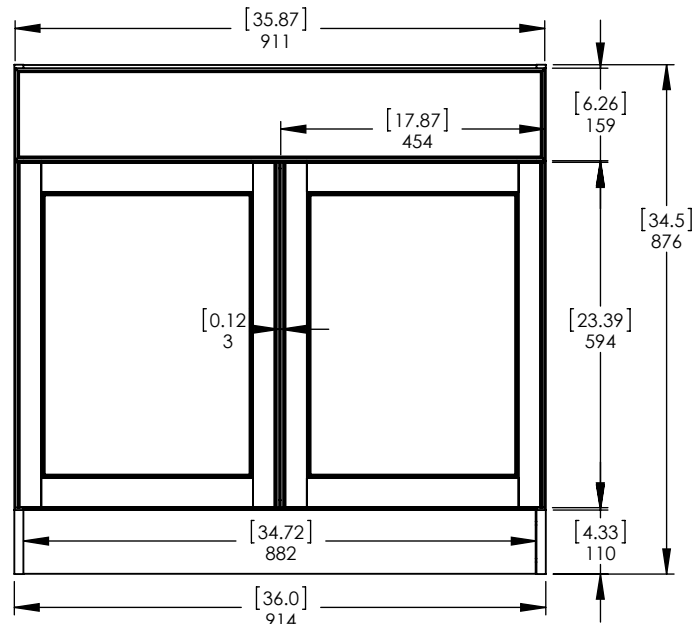

Item ID	Description
EH3635S-GB	Kitchens - Easthaven Sink Base Cabinet with False Drawer Front in Unfinished German Beech 36in W x 24.625 D x 34.5 H

Rev	ECO #	Description	REV'D BY DATE	CHK'D BY DATE	APRV'D BY DATE
0		New Release	KISM 10/10/16	KISM 10/10/16	KISM 10/10/16

SIDE VIEW

FRONT VIEW

BACK VIEW

ISOMETRIC VIEW

PROPRIETARY AND CONFIDENTIAL THE INFORMATION CONTAINED IN THIS DRAWING IS THE SOLE PROPERTY OF WOODCRAFTERS. ANY REPRODUCTION IN PART OR AS A WHOLE WITHOUT THE WRITTEN PERMISSION OF WOODCRAFTERS IS PROHIBITED.	UNLESS OTHERWISE SPECIFIED	NAME	DATE	 SIZE DWG. NO. SHEET 1 OF 1 A Base_Sink_Cabinet_36in REV: 0
	DIMENSIONS ARE IN MM. AND [INCHES]	DRAWN	Kadir S. 10/3/16	
	TOLERANCES ARE + 0.039 [1] - 0.039 [1]	CHECKED	Kadir S. 10/3/16	
	SCALE:1:13	ENG APPR.	V. Sanchez	