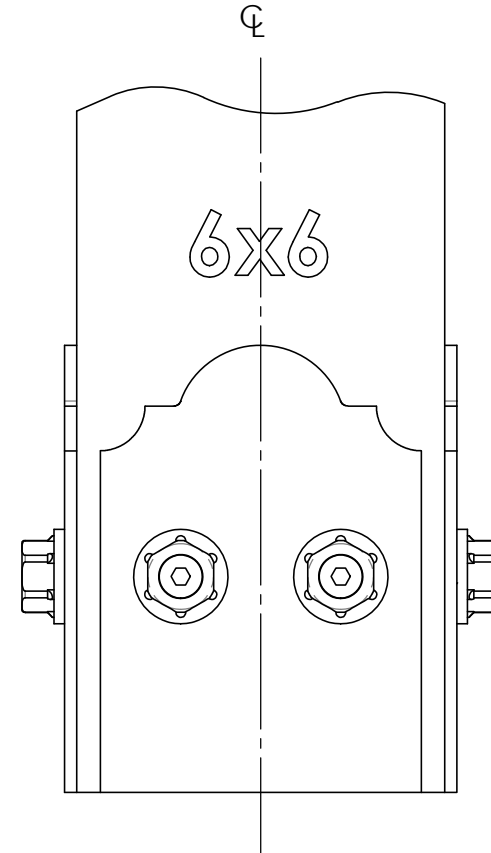

use power driver to install

Typical Installation & Basic Assembly