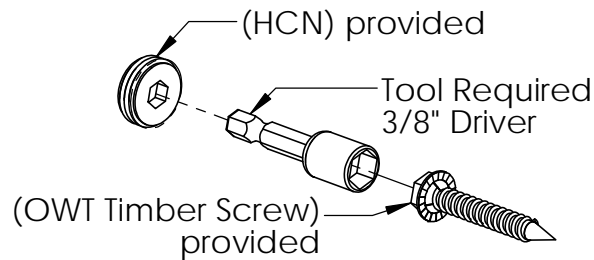

use power driver to install

Typical Installation & Basic Assembly