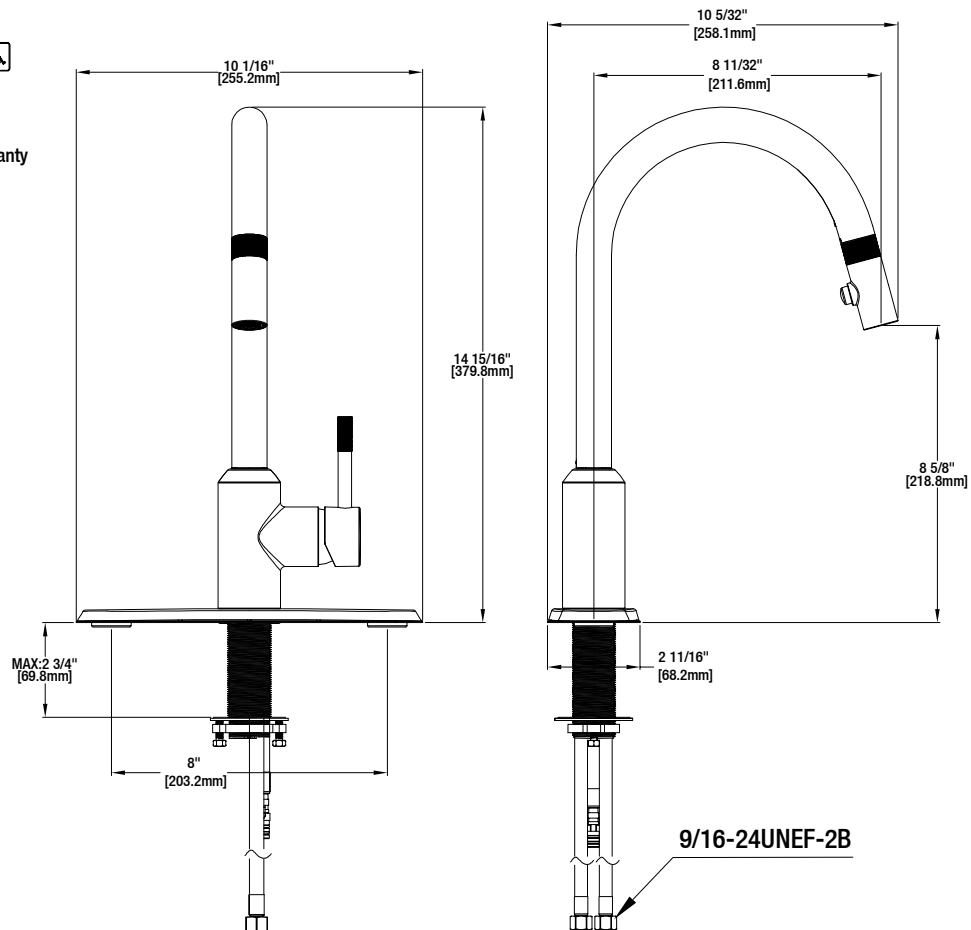

Axel Single-Handle Pull-Down Sprayer Kitchen Faucet

FEATURES

- Requires 1- or 3-Hole Sink with 8" On-Center
- 3/8" IPS Connections
- Max Flow Rate: 1.8 gpm (6.8 L/min) at 60 psi
- Max Countertop Thickness: 2 3/4"
- Spout Reach: 8 11/32"
- Spout Height: 8 5/8"
- Ceramic Disc Valve for Lifetime Drip-free Operation
- With 2-function Sprayhead Aerated Stream or Gentle Spray
- With Metal Lever Handle
- Recessed Aerator

MODEL	SKU #	FINISH
67706-0001	206777980	Chrome
67706-0008D2	206777963	Stainless Steel

INSTALLATION DIMENSIONS

Glacier Bay reserves the right to make changes in specifications and materials and to change and discontinue models, both without notice or obligation. Dimensions are for reference only.