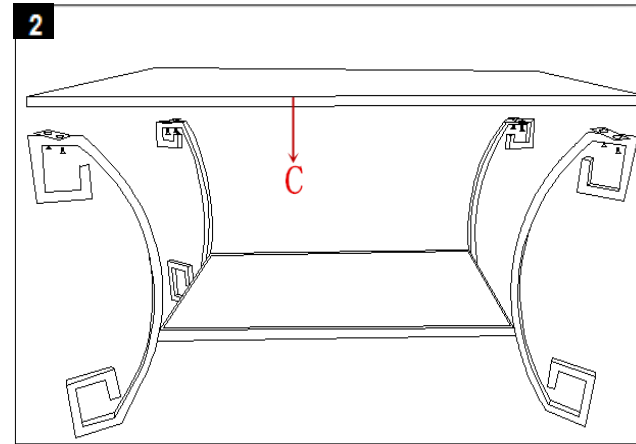

Step 2
Assemble the side leg(A) Big shelf (c) together using 8 screws(F).