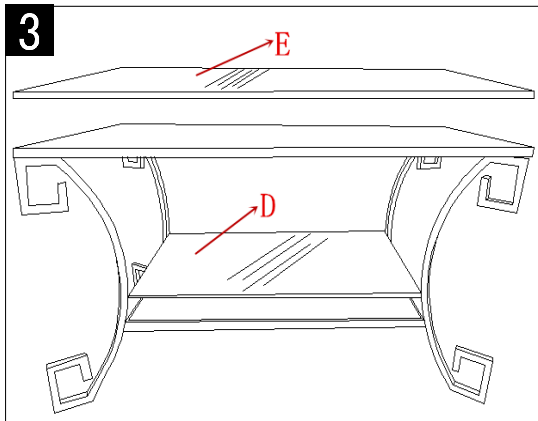

### Part List and Hardware List

Piece	Description	Picture	Quantity
A	side leg		4X
B	Small shelf		1X
C	Big shelf		1X
D	Top glass		1X
E	Mid.glass		1X
F	screws		12X

Estimated Assembly Time: 10 minutes.

Tools Required for Assembly (included): Assembly Fininal

Step 1  
Assemble the side leg(A) Small shelf(B)  
together using 4 screws(F).

Step 2  
Assemble the side leg( A ) Big shelf ( c ) together using 8 screws(F).