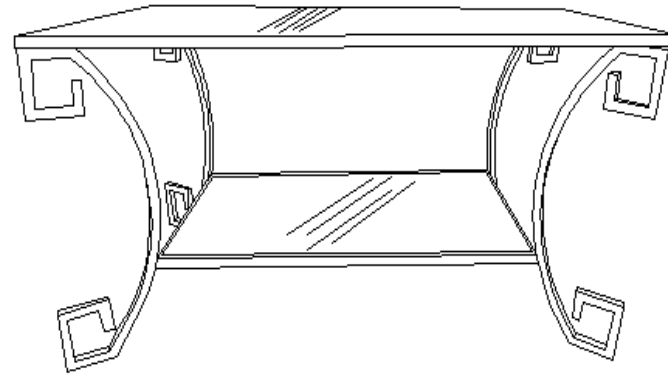

### Part List and Hardware List

Piece	Description	Picture	Quantity
A	side leg		4X
B	Small shelf		1X
C	Big shelf		1X
D	Top glass		1X
E	Mid.glass		1X
F	screws		12X

# SAFAVIEH FURNITURE

Model # FOX2572

Product Dimensions: 20"W X 36"D X 19.5"H