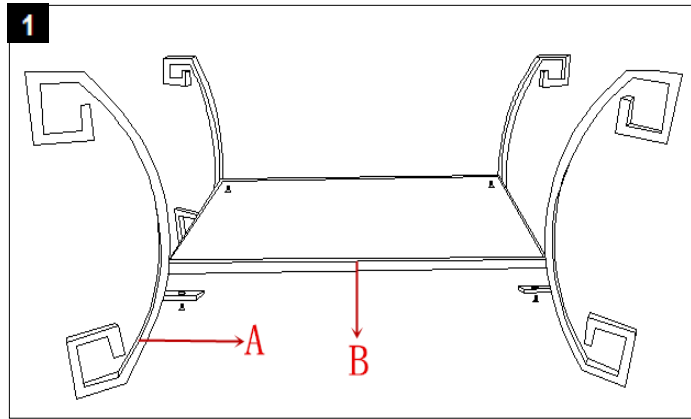

Preparation

Before beginning assembly of product, make sure all parts are present. Compare parts with package contents list and hardware contents list. If any part is missing or damaged, do not attempt to assemble the product.

Estimated Assembly Time: 10 minutes.

Tools Required for Assembly (included): Assembly Fininal

Step 1
Assemble the side leg(A) Small shelf(B)
together using 4 screws(F).