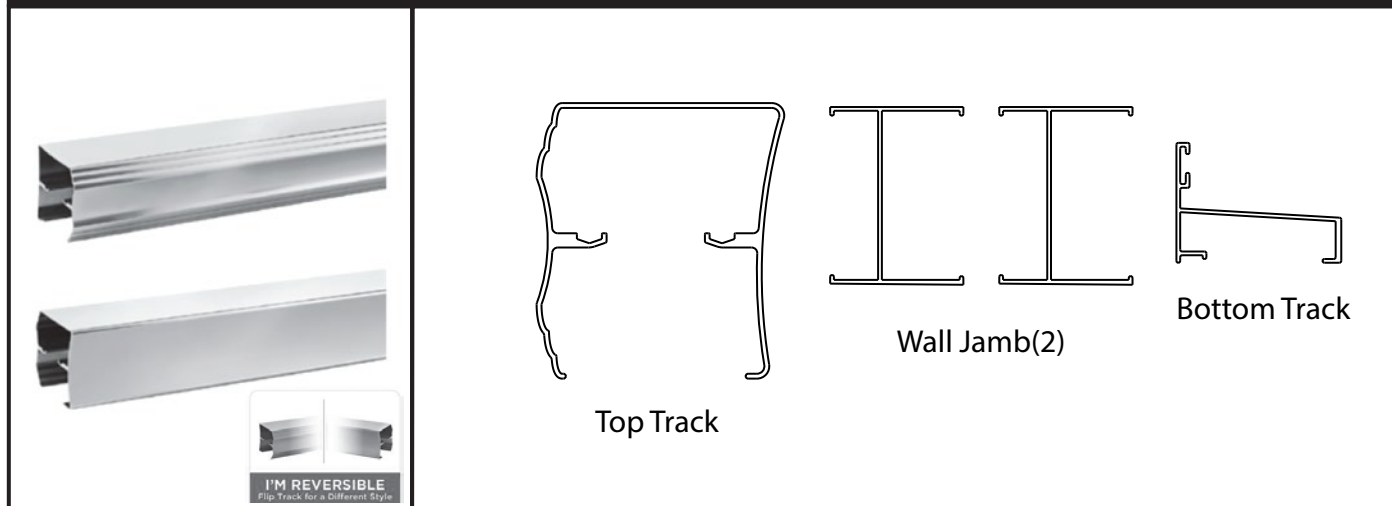

TECHNICAL DATA

Shower Door

SLIDING TRADITIONAL STYLE SHOWER TRACK 48" - 60"

- MATERIALS:** Anodized Aluminum Excursions (Track), Bronze Finish is Powder Coated.
- INSTALLATION:** Detailed Instructions and Hardware Included for Easy Installation.
- UNIQUE FEATURE:** Reversible Top Track Offers Two Unique Design Options. Constructed of Corrosion Resistant Anodized Aluminum.
- 48" - 60" Track Assembly Kit:**
 48" Sliding Shower: Fits Doors with an Opening min/max of 43-3/8" - 47-3/8" (110cm-120cm), with a 70" (178cm) Height.
 60" Sliding Shower: Fits Doors with an Opening min/max of 50-1/8" - 59-3/8" (127cm-151cm), with a 70" (178cm) Height.
- WARRANTY:** 5 Year Limited Warranty.

see what Delta can do™

TECHNICAL DATA

Shower Door

SLIDING SHOWER 48" & 60" GLASS PANELS

MATERIALS:

1/4" (6mm) Tempered Glass Panel.

INSTALLATION:

Detailed Instructions and Hardware Included for Easy Installation.

UNIQUE FEATURE:

Spot Guard Easy Clean Coating.

Traditional:

48": Fits Doors with an Opening min/max of 43 3/8" - 47 3/8" (110cm-120cm), with a Height of 70" (178cm).

60": Fits doors with an opening min/max of 50 1/8" - 59 3/8" (127cm-151cm), with a Height of 70" (178cm).

Contemporary:

48": Fits Doors with an Opening min/max of 43 3/8" - 47 3/8" (110cm-120cm), with a Height of 71" (180cm).

60": Fits Doors with an opening min/max of 50 1/8" - 58 1/2" (127cm-149cm), with a Height of 71" (180cm).