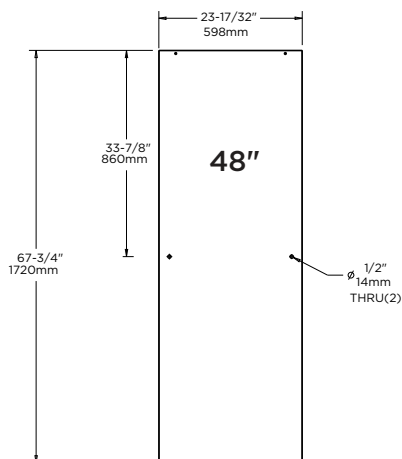

TECHNICAL DATA

Shower Door

SLIDING TRADITIONAL STYLE SHOWER TRACK 48" - 60"

- MATERIALS:** Anodized Aluminum Excursions (Track), Bronze Finish is Powder Coated.
- INSTALLATION:** Detailed Instructions and Hardware Included for Easy Installation.
- UNIQUE FEATURE:** Reversible Top Track Offers Two Unique Design Options. Constructed of Corrosion Resistant Anodized Aluminum.
- 48" - 60" Track Assembly Kit:**
 48" Sliding Shower: Fits Doors with an Opening min/max of 43-3/8" - 47-3/8" (110cm-120cm), with a 70" (178cm) Height.
 60" Sliding Shower: Fits Doors with an Opening min/max of 50-1/8" - 59-3/8" (127cm-151cm), with a 70" (178cm) Height.
- WARRANTY:** 5 Year Limited Warranty.

see what Delta can do™

TECHNICAL DATA

Shower Door

SLIDING SHOWER 48" & 60" GLASS PANELS

MATERIALS:

1/4" (6mm) Tempered Glass Panel.

INSTALLATION:

Detailed Instructions and Hardware Included for Easy Installation.

UNIQUE FEATURE:

Spot Guard Easy Clean Coating.

Traditional:

48": Fits Doors with an Opening min/max of 43 3/8" - 47 3/8" (110cm-120cm), with a Height of 70" (178cm).

60": Fits doors with an opening min/max of 50 1/8" - 59 3/8" (127cm-151cm), with a Height of 70" (178cm).

Contemporary:

48": Fits Doors with an Opening min/max of 43 3/8" - 47 3/8" (110cm-120cm), with a Height of 71" (180cm).

60": Fits Doors with an opening min/max of 50 1/8" - 58 1/2" (127cm-149cm), with a Height of 71" (180cm).