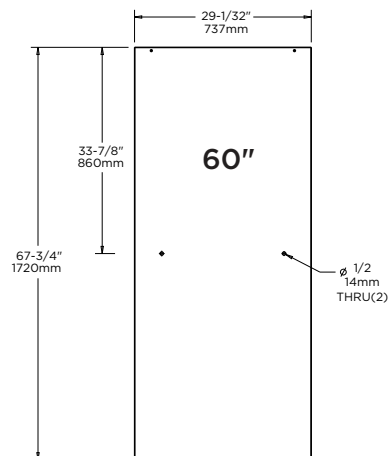

TECHNICAL DATA

Shower Door

SLIDING TRADITIONAL STYLE SHOWER TRACK 48" - 60"

- MATERIALS:** Anodized Aluminum Excursions (Track), Bronze Finish is Powder Coated.
- INSTALLATION:** Detailed Instructions and Hardware Included for Easy Installation.
- UNIQUE FEATURE:** Reversible Top Track Offers Two Unique Design Options. Constructed of Corrosion Resistant Anodized Aluminum.
- 48" - 60" Track Assembly Kit:**
 48" Sliding Shower: Fits Doors with an Opening min/max of 43-3/8" - 47-3/8" (110cm-120cm), with a 70" (178cm) Height.
 60" Sliding Shower: Fits Doors with an Opening min/max of 50-1/8" - 59-3/8" (127cm-151cm), with a 70" (178cm) Height.
- WARRANTY:** 5 Year Limited Warranty.

see what Delta can do™

TECHNICAL DATA

Shower Door

SLIDING SHOWER 48" & 60" GLASS PANELS

MATERIALS:

1/4" (6mm) Tempered Glass Panel.

INSTALLATION:

Detailed Instructions and Hardware Included for Easy Installation.

UNIQUE FEATURE:

Spot Guard Easy Clean Coating.

Traditional:

48": Fits Doors with an Opening min/max of 43 3/8" - 47 3/8" (110cm-120cm), with a Height of 70" (178cm).

60": Fits doors with an opening min/max of 50 1/8" - 59 3/8" (127cm-151cm), with a Height of 70" (178cm).

Contemporary:

48": Fits Doors with an Opening min/max of 43 3/8" - 47 3/8" (110cm-120cm), with a Height of 71" (180cm).

60": Fits Doors with an opening min/max of 50 1/8" - 58 1/2" (127cm-149cm), with a Height of 71" (180cm).