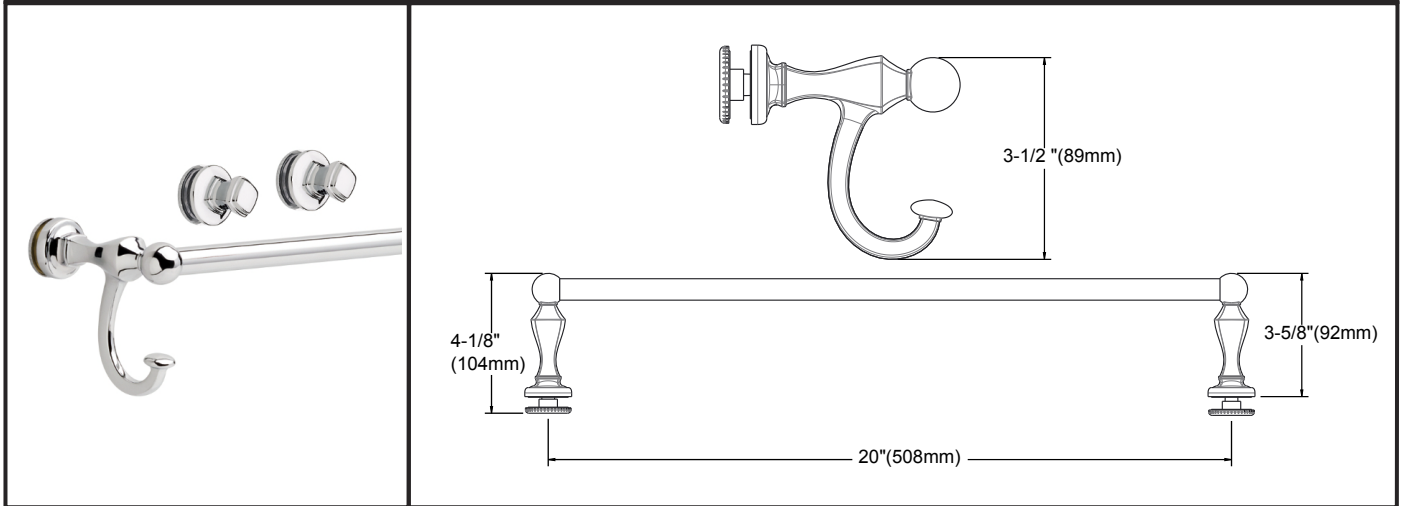

TECHNICAL DATA

Shower Door

SLIDING TRADITIONAL STYLE SHOWER TRACK 48" - 60"

- MATERIALS:** Anodized Aluminum Excursions (Track), Bronze Finish is Powder Coated.
- INSTALLATION:** Detailed Instructions and Hardware Included for Easy Installation.
- UNIQUE FEATURE:** Reversible Top Track Offers Two Unique Design Options. Constructed of Corrosion Resistant Anodized Aluminum.
- 48" - 60" Track Assembly Kit:**
 48" Sliding Shower: Fits Doors with an Opening min/max of 43-3/8" - 47-3/8" (110cm-120cm), with a 70" (178cm) Height.
 60" Sliding Shower: Fits Doors with an Opening min/max of 50-1/8" - 59-3/8" (127cm-151cm), with a 70" (178cm) Height.
- WARRANTY:** 5 Year Limited Warranty.

see what Delta can do™

TECHNICAL DATA

Shower Door

SLIDING SHOWER 48" & 60" GLASS PANELS

MATERIALS:

1/4" (6mm) Tempered Glass Panel.

INSTALLATION:

Detailed Instructions and Hardware Included for Easy Installation.

Contemporary:

48": Fits Doors with an Opening min/max of 43 3/8" - 47 3/8" (110cm-120cm), with a Height of 71" (180cm).

60": Fits Doors with an opening min/max of 50 1/8" - 58 1/2" (127cm-149cm), with a Height of 71" (180cm).

WARRANTY:

5 Year Limited Warranty.

see what Delta can do™

TECHNICAL DATA

Shower Door

PORTMAN™ HANDLE WITH KNOBS

- MATERIALS:** Zinc Posts for All, Zinc Knobs for All, Stainless Steel Bars for Polished Chrome, Aluminum Bars for Brushed Nickel, Oil Rubbed Bronze
- INSTALLATION:** Detailed Instructions and Hardware Included for Easy Installation.
- UNIQUE FEATURE:** Coordinates with Delta® Faucets and Bath Hardware.
Compatible with all Delta® Sliding Bathtub or Shower Doors.
- WARRANTY:** 5 Year Limited Warranty.