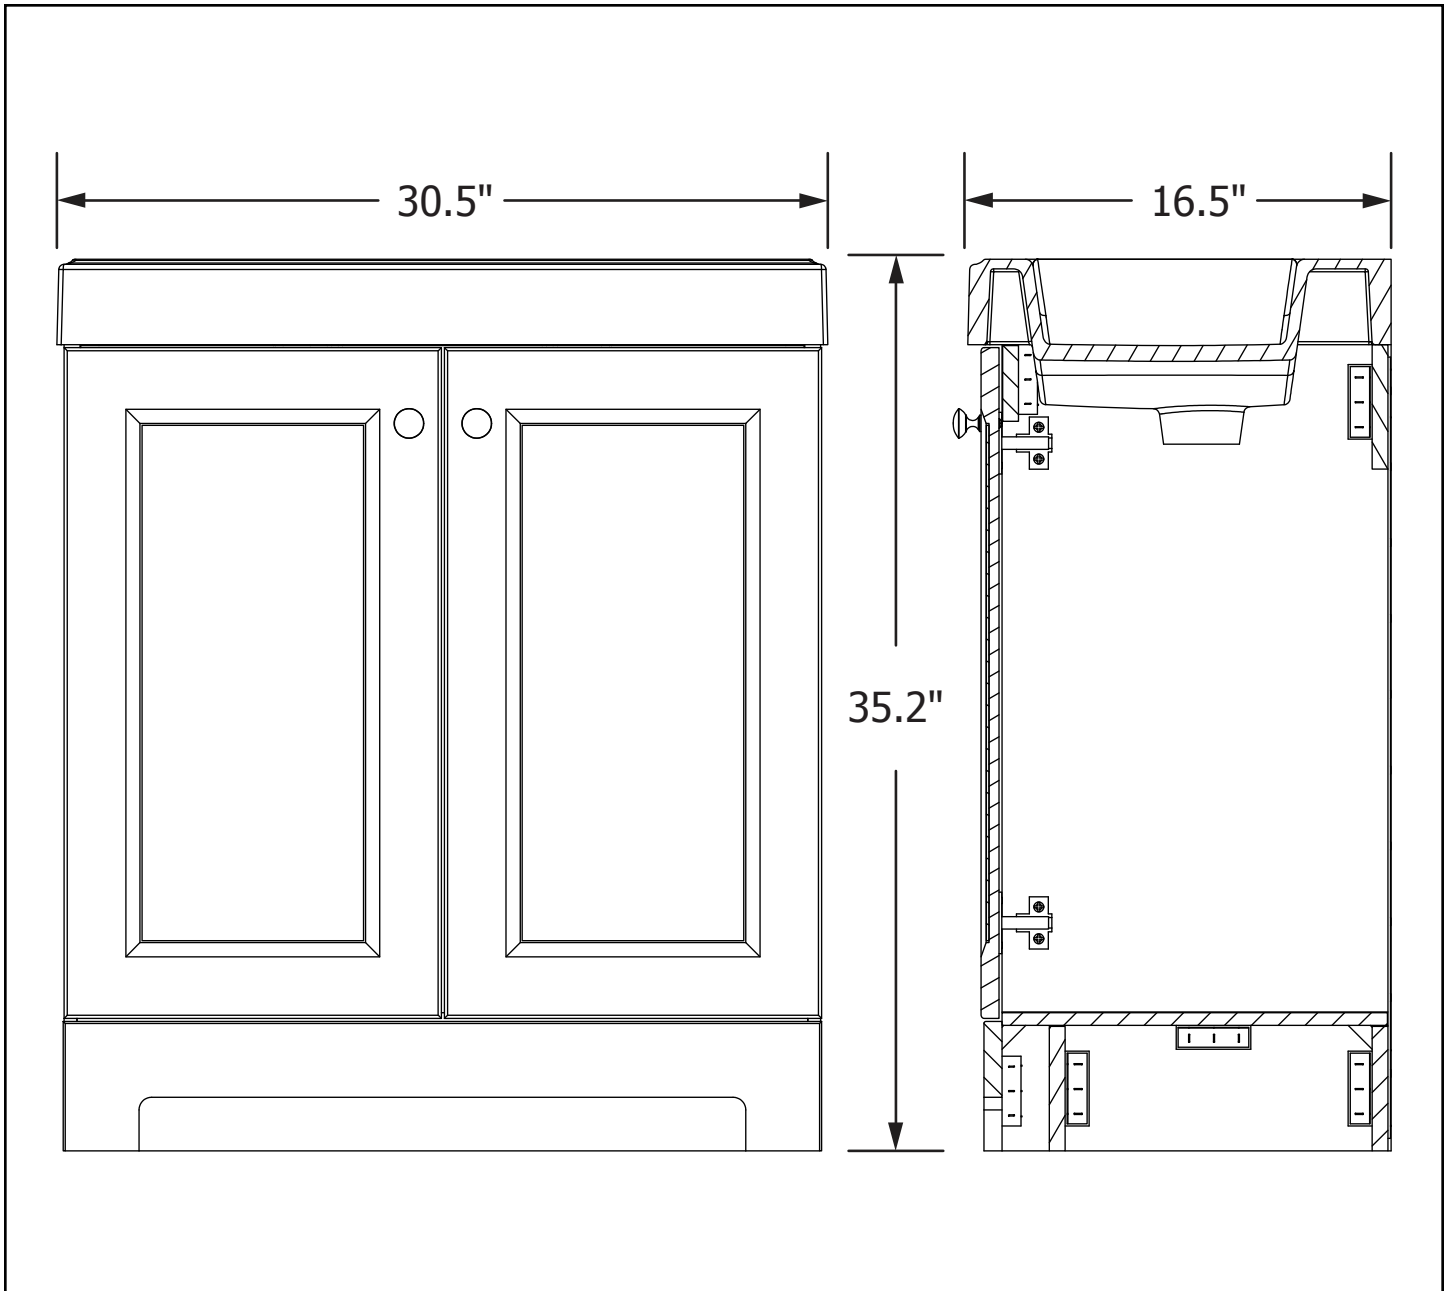

GLACIER BAY®

SHAILA COMBO - SILVERLEAF

30.5" Vanity Cabinet with Top
PPSOFSVL30

The information contained in this drawing is the sole property of RSI Home Products.
Any reproduction in part or as a whole without the written permission of RSI Home Products is prohibited.