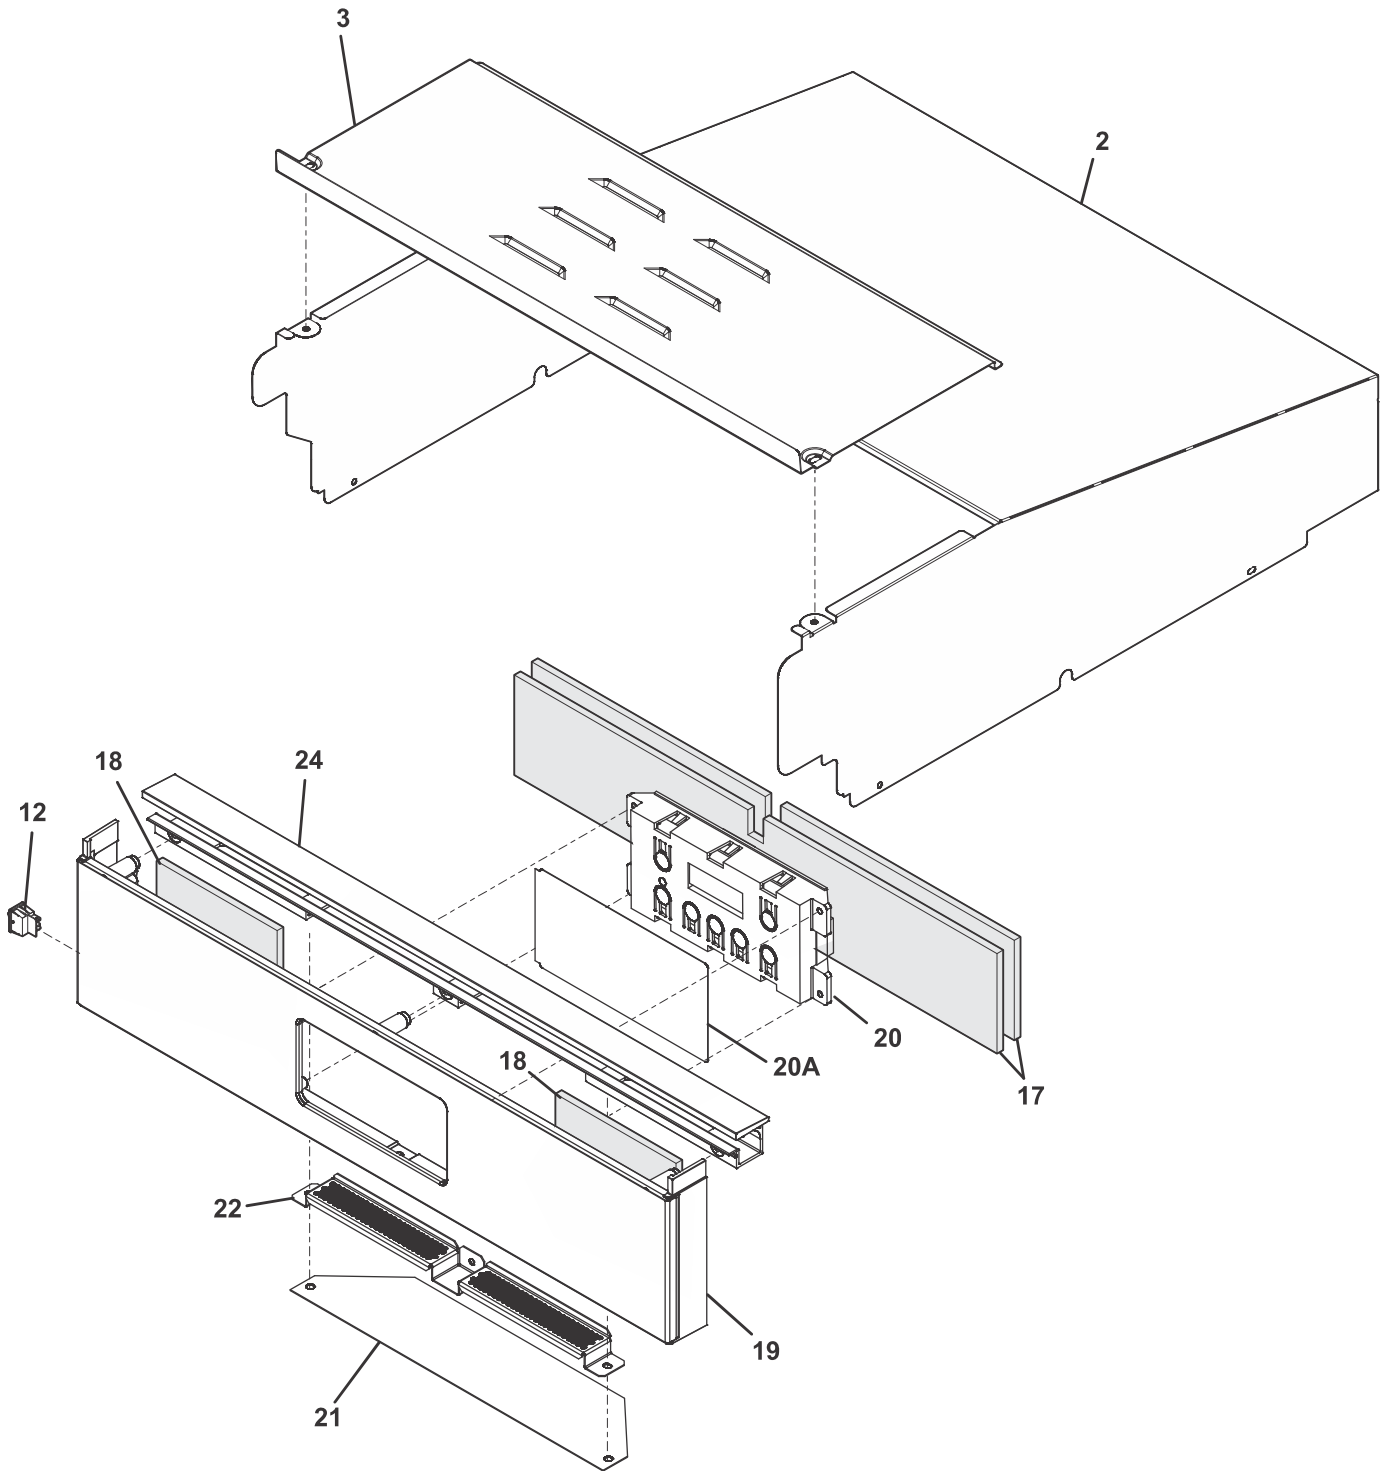

P.O. BOX 8020
CHARLOTTE, NC 28262

Publication No.
5995672606
16/01/27
(EN/SERVICE/ECL)
377

24" SINGLE GAS WALL OVEN

Model No.
FFGW2415Q

CONTROL PANEL

C79040292410

CONTROL PANEL

POS. NO	PART NO.	DESCRIPTION
2	139029900	Cover, wrapper, top
3	139030902	Cover, oven top, front
12 #	316448700	Switch, rocker, black, oven light
17	5304498101	Insualtion, control panel
18	808181801	Insulation, control panel, (2)
19	5304504307	Control Panel, assembly, black/stainless
20 #	316455456	Clock/Timer, electronic, ES100/105
20A	318213813	Overlay, clock, black, ES100
21	5304504256	Shield, control, upper
22	808752302	Trim, vent cover, black, top
24	139099502	Trim, vent, black, control panel
*	316021105	Screw, hex head cup pt, 8-18 x 0.375, black
*	316021110	Screw, 8-18 x 0.5, black
*	5304504225	Screw, Plastite, 48 #7-18x12.7, (4)