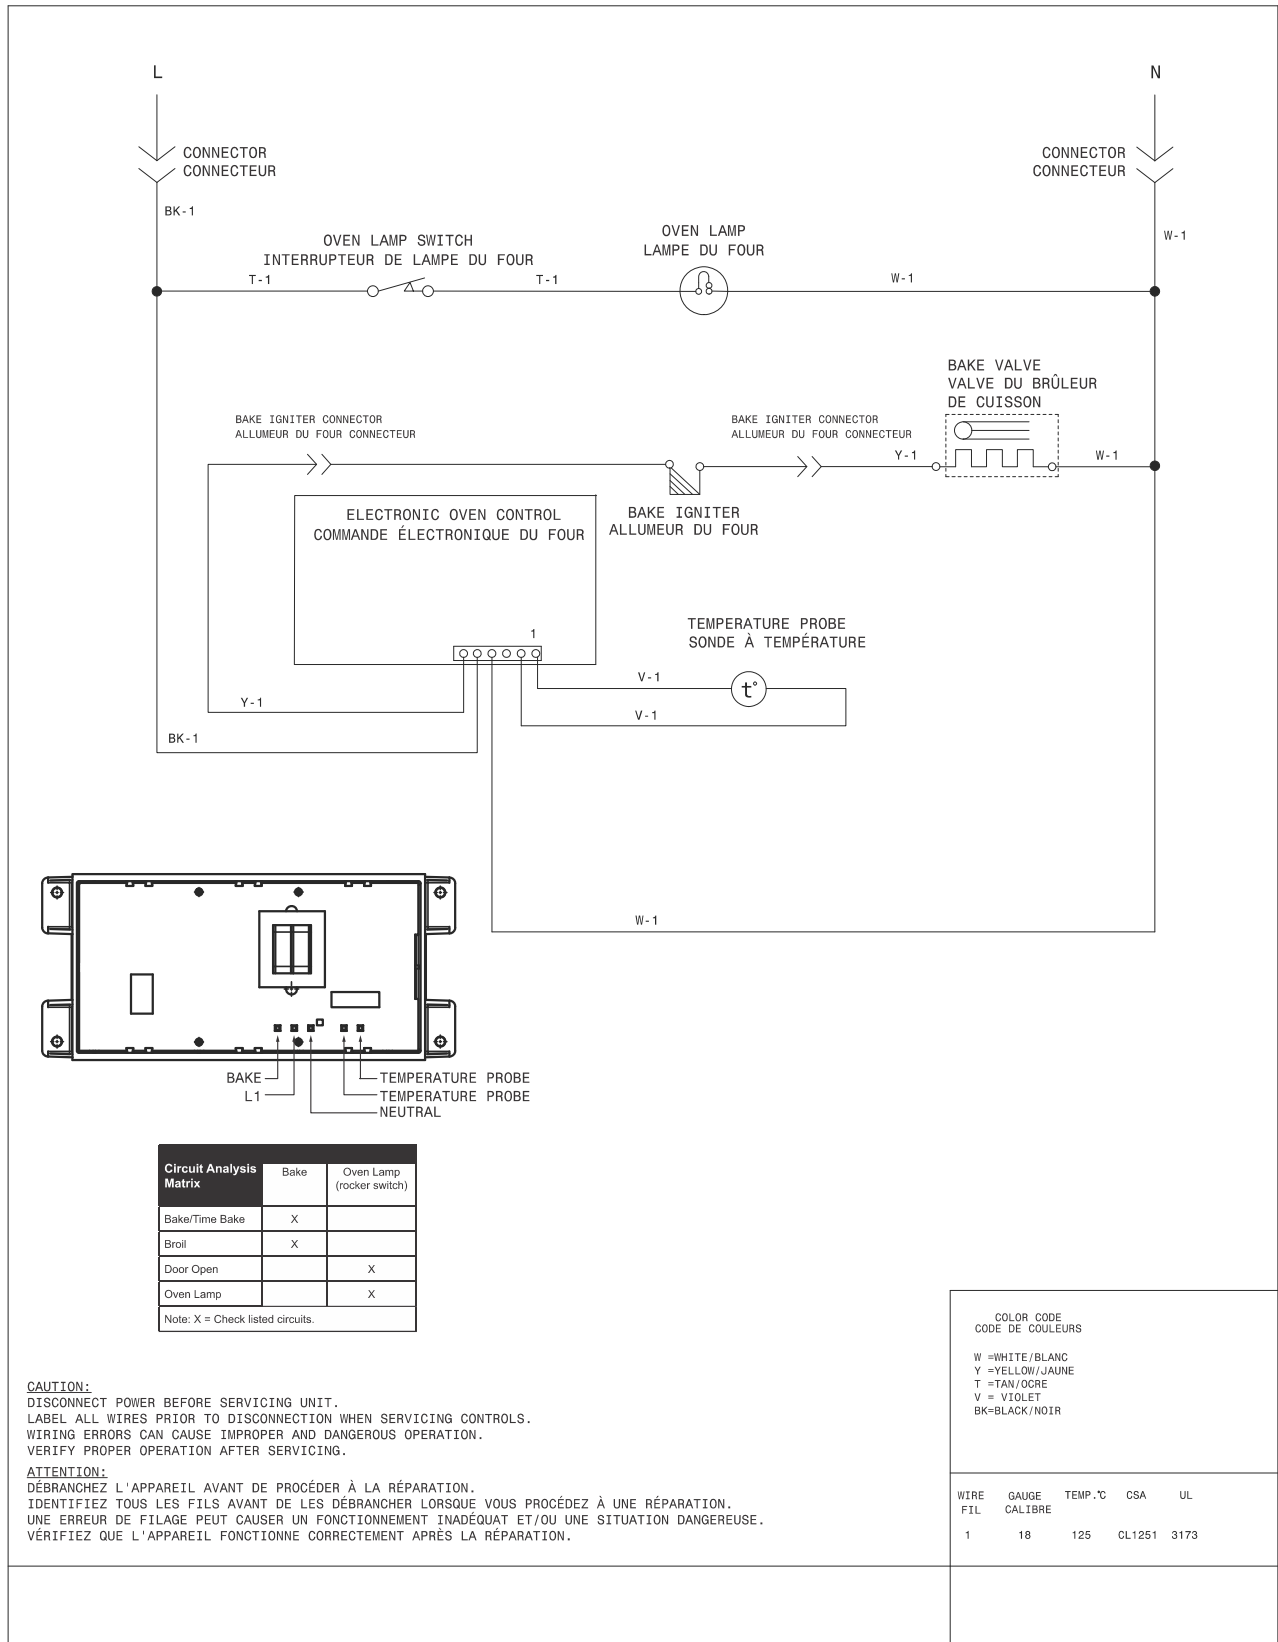

DOOR/DRAWER

DDFGW2415QSA

DOOR/DRAWER

POS. NO	PART NO.	DESCRIPTION
2	139076801	Liner, broiler drawer
2*	316021110	Screw, 8-18 x 0.5, black
2A	807192402	Panel, inner drawer, black, front
2B	807193402	Frame, drawer liner
3A	139014401	Trim, oven door, black, side, (2), vented
3B	807192602	Cover, door, rear, (2)
4	807278104	Panel, drawer, stainless, outer
6	139083101	Shield, oven door, wool
7	807193502	Insulation, door, side
7A	807193501	Insulation, door, top/bottom
8	139085800	Glass, door, inner, (2), HRC2
9	139014509	Liner, door
10	5304414648	Screw, handle mtg.
11	318126200	Pan, broiler
12	318126300	Insert, broiler pan
13	5304504224	Door Assembly, outer, glass/steel, black/stainless, w/badge
16	139085900	Glass, door, airwash
17	139085700	Spacer, door glass, (2)
23	316575916	Hinge, oven door, white
23*	316418900	Screw, sims lp, #8-32 x 5/16", black
30	808664401	Hinge, drawer, RH
30A	808664402	Hinge, drawer, LH
*	316089500	Screw, 10-16 x .486
31	808721501	Spring, broiler drawer, (2)
35	5304504568	Drawer Assembly, carriage, w/rollers
37	3203722	Rail, drawer, RH
37A	3203723	Rail, drawer, LH
*	5303013272	Nut, hex head sems
39	5304498070	Handle, door, stainless
40	318242702	Bracket, glass holder, door, (2)
41	318370602	Bracket, glass panel, (2)
42	318382301	Bracket, glass retainer, (4)
56	809136201	Screw, truss head, #8-32 x 3/8"
56A	5303300195	Screw, 10-32 x 0.375, (2)
60	5303292012	Screw, wafer HD, #10-24 x 5/8, (2)
64	318165800	Spacer, glass, foam
135	318147413	Bumper, body side, (4)

WIRING DIAGRAM

CAUTION:
DISCONNECT POWER BEFORE SERVICING UNIT.
LABEL ALL WIRES PRIOR TO DISCONNECTION WHEN SERVICING CONTROLS.
WIRING ERRORS CAN CAUSE IMPROPER AND DANGEROUS OPERATION.
VERIFY PROPER OPERATION AFTER SERVICING.