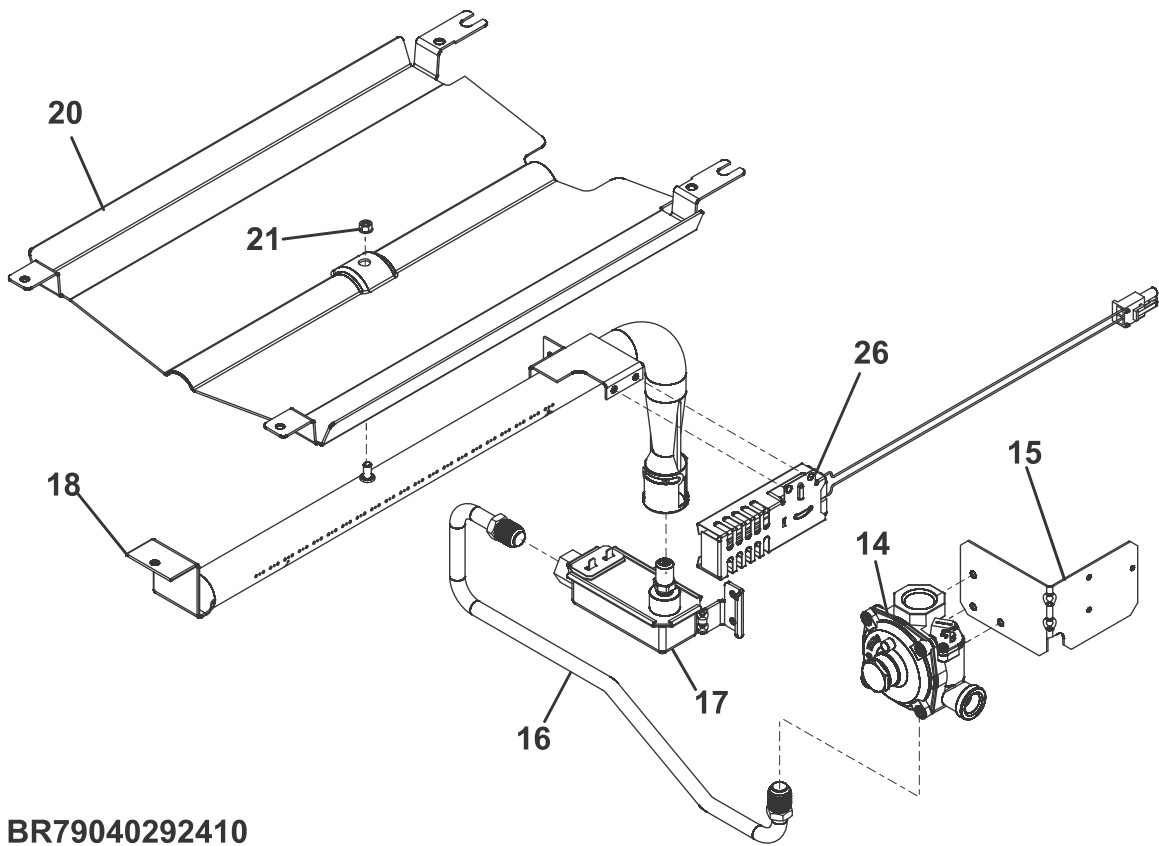

CONTROL PANEL

POS. NO	PART NO.	DESCRIPTION
2	139029900	Cover, wrapper, top
3	139030902	Cover, oven top, front
12 #	316448700	Switch, rocker, black, oven light
17	5304498101	Insualtion, control panel
18	808181801	Insulation, control panel, (2)
19	5304504307	Control Panel, assembly, black/stainless
20 #	316455456	Clock/Timer, electronic, ES100/105
20A	318213813	Overlay, clock, black, ES100
21	5304504256	Shield, control, upper
22	808752302	Trim, vent cover, black, top
24	139099502	Trim, vent, black, control panel
*	316021105	Screw, hex head cup pt, 8-18 x 0.375, black
*	316021110	Screw, 8-18 x 0.5, black
*	5304504225	Screw, Plastite, 48 #7-18x12.7, (4)

BURNER

BR79040292410