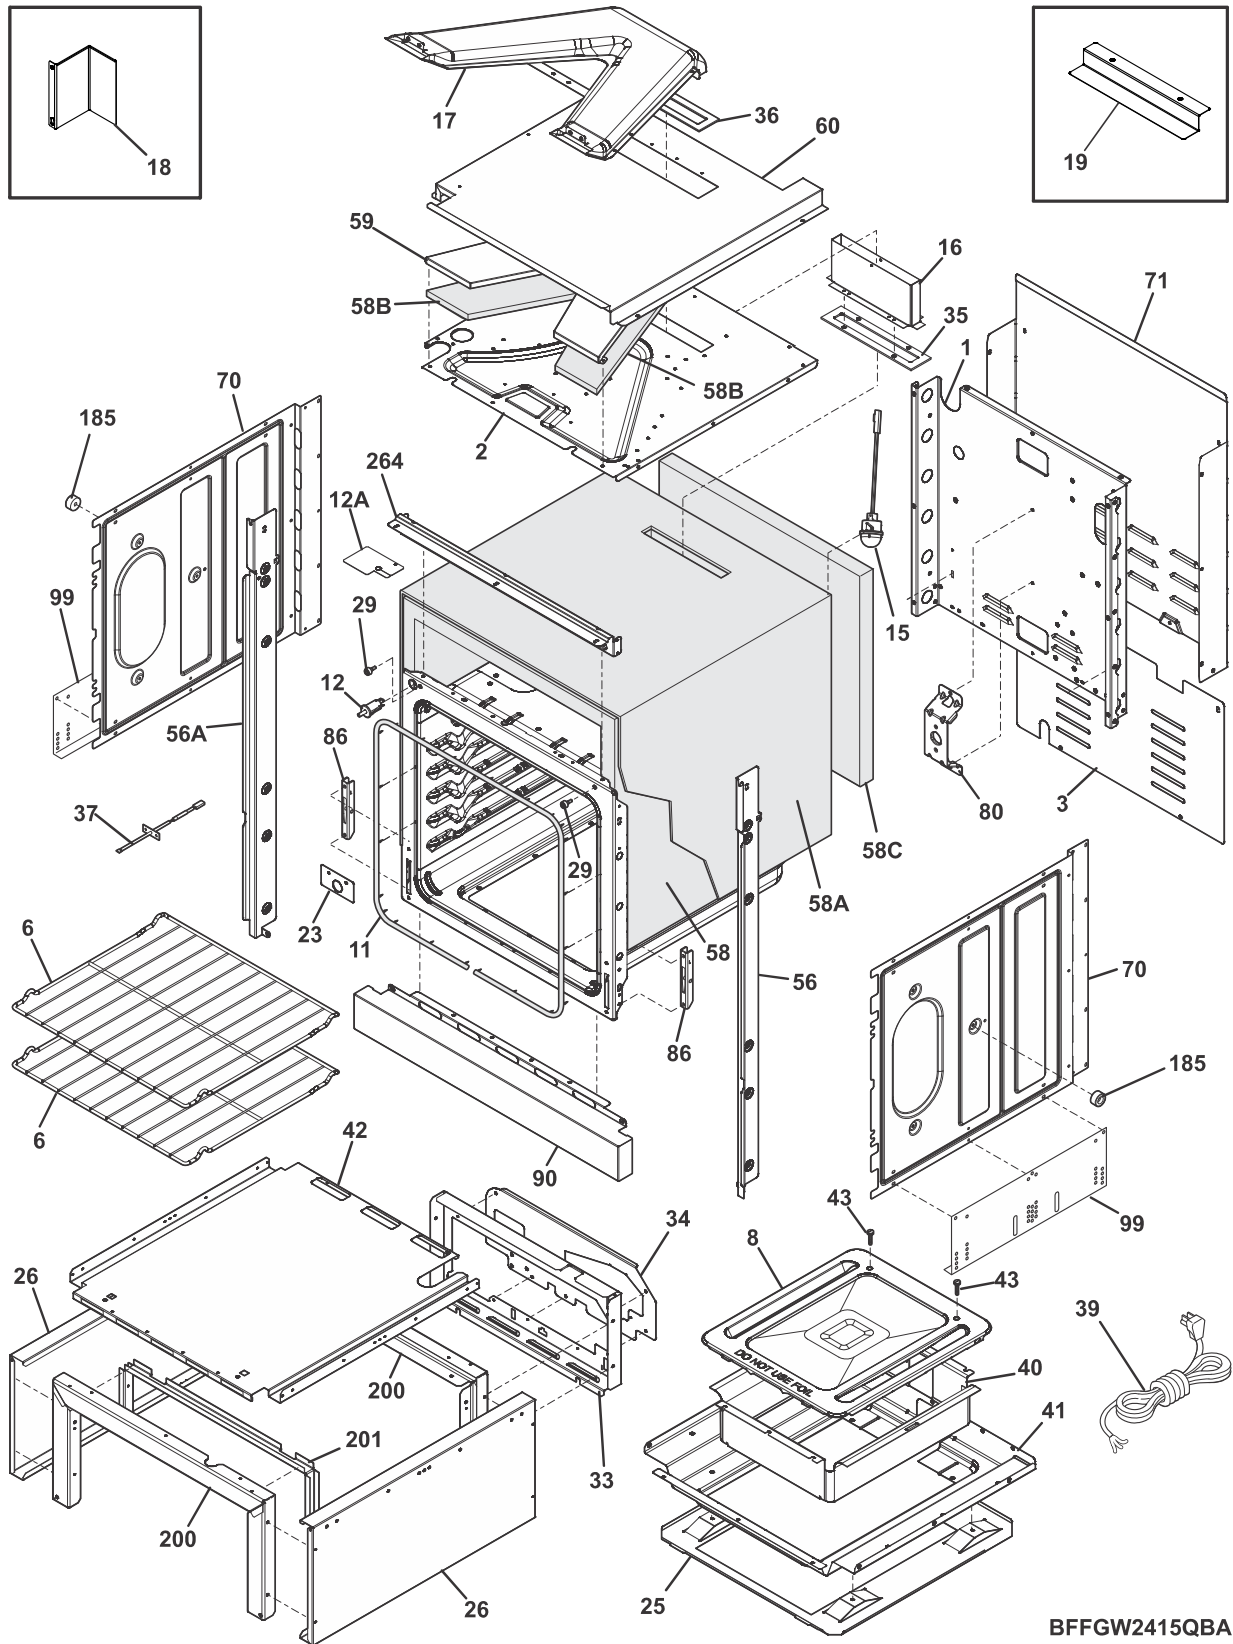

BODY

BFFGW2415QBA

BODY

POS. NO	PART NO.	DESCRIPTION
1	139029600	Panel, main back
2	139028801	Shield, insulation, top
3	807193201	Panel, back cover
6	139012300	Rack, oven, (2)
8	139076701	Cover, oven bottom
11	807108501	Seal, oven door
12 #	316445501	Switch, oven light, door frame
12A	5304504232	Shield, door switch
12A*	809136201	Screw, truss head, #8-32 x 3/8"
15 #	139009000	Lamp Assembly, round, halogen, w/lens, w/bulb
15*#	318946500	BULB, halogen, G9, 25W, 120V
16	807246201	Flue Adaptor, assembly
17	807245701	Flue Assembly, Y channel
18	5304498078	Shield, power connector
19	5304498109	Shield, vent
23	139004500	Cover, broil opening
25	808054701	Shield, heat, lower
26	139080700	Panel, drawer side, (2)
29	316517600	Bumper, front, main
33	808054101	Frame, service panel, valve
34	808054601	Panel, valve mounting
35	807180901	Gasket, flue adaptor
36	5304504262	Gasket, flue base
37 #	318562500	Sensor, oven temp probe
39 #	807108201	Cord, electric power
39*	316001003	Screw, ground wire
39*	318579001	Bracket, wire
40	5304498071	Box, burner
41	807844602	Bracket, body, middle
42	5304504567	Panel, lower
43	3131732	Screw, 8-18 x 1.438, oven bottom
56	139081902	Trim, side, black, RH
56A	139081802	Trim, side, black, LH
58	808553101	Insulation, wrapper, oven
58A	807780401	Insulation, wrapper
58B	807779801	Insulation, flue, (2)
58C	139028500	Insulation, cavity, rear
59	807780501	Shield, flue insulation, bottom
60	807780601	Shield, Intermediate, top
70	139000600	Shield, insulation, sides, (2)
71	139029000	Shield, rear wire
80	139021101	Bracket, support, chassis/fan
80*	807597603	Screw, self tapping, 8-18 x 11/32, (4)
86	318561100	Receptacle, hinge, (2)
86*	316418900	Screw, sims lp, #8-32 x 5/16", black
90	139905004	Trim, bottom, stainless
90*	318165800	Spacer, glass, foam
99	318284201	Panel, adjustable, side, (2)
185	318531800	Spacer, oven shield, (2)
185*	5303289910	Screw, truss sqdr, 8A x 1"
200	5304498076	Frame, Compartment, (2)
201	5304498099	Bracket, Compartment, frame
264	139086101	Trim, vent, black, upper
* #	5304498103	Harness, wiring, main
*	316021105	Screw, hex head cup pt, 8-18 x 0.375, black
*	316021109	Screw, 8-18 x 0.5, chrome
*	316021110	Screw, 8-18 x 0.5, black
*	5304470882	Screw, anti-tip, 8 - 5/8, black, (2)