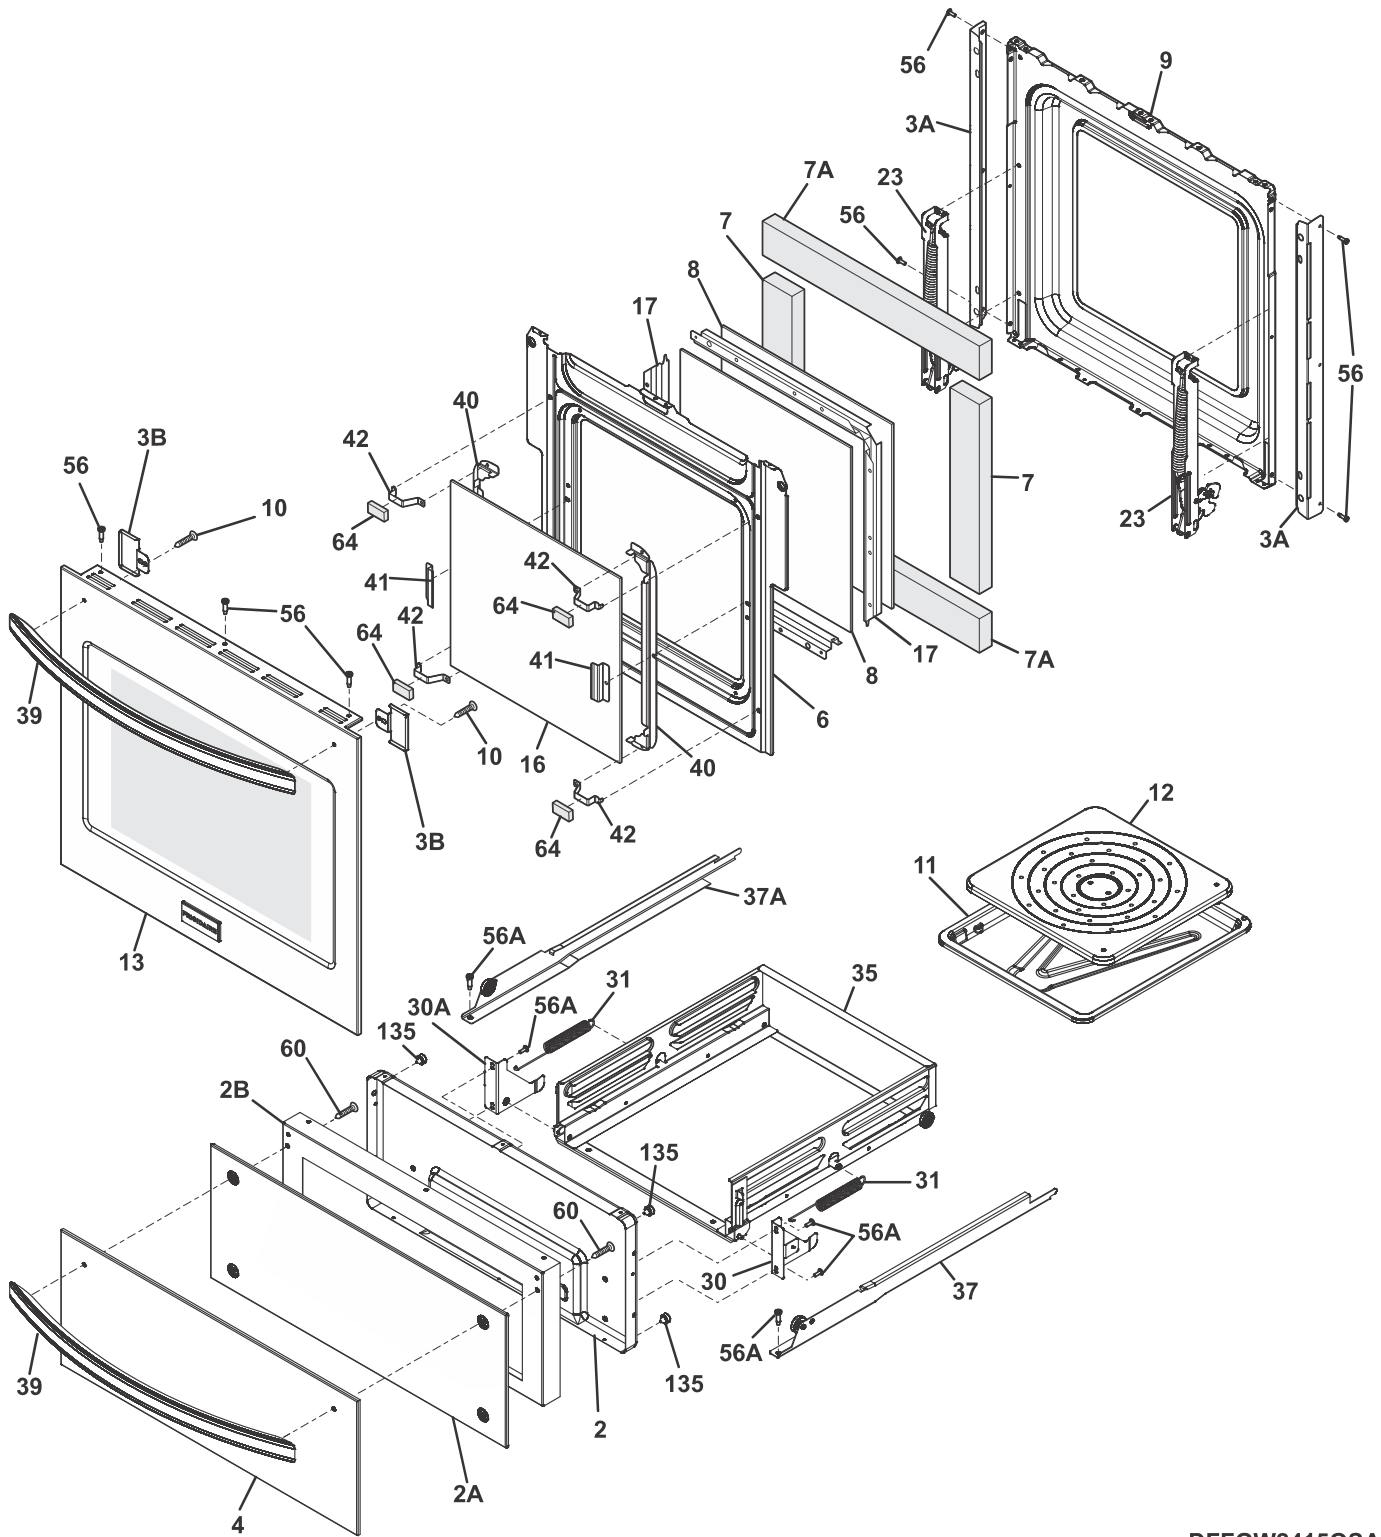

DOOR/DRAWER

DDFGW2415QSA

DOOR/DRAWER

POS. NO	PART NO.	DESCRIPTION
2	139076801	Liner, broiler drawer
2*	316021110	Screw, 8-18 x 0.5, black
2A	807192402	Panel, inner drawer, black, front
2B	807193402	Frame, drawer liner
3A	139014401	Trim, oven door, black, side, (2), vented
3B	807192602	Cover, door, rear, (2)
4	807278104	Panel, drawer, stainless, outer
6	139083101	Shield, oven door, wool
7	807193502	Insulation, door, side
7A	807193501	Insulation, door, top/bottom
8	139085800	Glass, door, inner, (2), HRC2
9	139014509	Liner, door
10	5304414648	Screw, handle mtg.
11	318126200	Pan, broiler
12	318126300	Insert, broiler pan
13	5304504224	Door Assembly, outer, glass/steel, black/stainless, w/badge
16	139085900	Glass, door, airwash
17	139085700	Spacer, door glass, (2)
23	316575916	Hinge, oven door, white
23*	316418900	Screw, sims lp, #8-32 x 5/16", black
30	808664401	Hinge, drawer, RH
30A	808664402	Hinge, drawer, LH
*	316089500	Screw, 10-16 x .486
31	808721501	Spring, broiler drawer, (2)
35	5304504568	Drawer Assembly, carriage, w/rollers
37	3203722	Rail, drawer, RH
37A	3203723	Rail, drawer, LH
*	5303013272	Nut, hex head sems
39	5304498070	Handle, door, stainless
40	318242702	Bracket, glass holder, door, (2)
41	318370602	Bracket, glass panel, (2)
42	318382301	Bracket, glass retainer, (4)
56	809136201	Screw, truss head, #8-32 x 3/8"
56A	5303300195	Screw, 10-32 x 0.375, (2)
60	5303292012	Screw, wafer HD, #10-24 x 5/8, (2)
64	318165800	Spacer, glass, foam
135	318147413	Bumper, body side, (4)