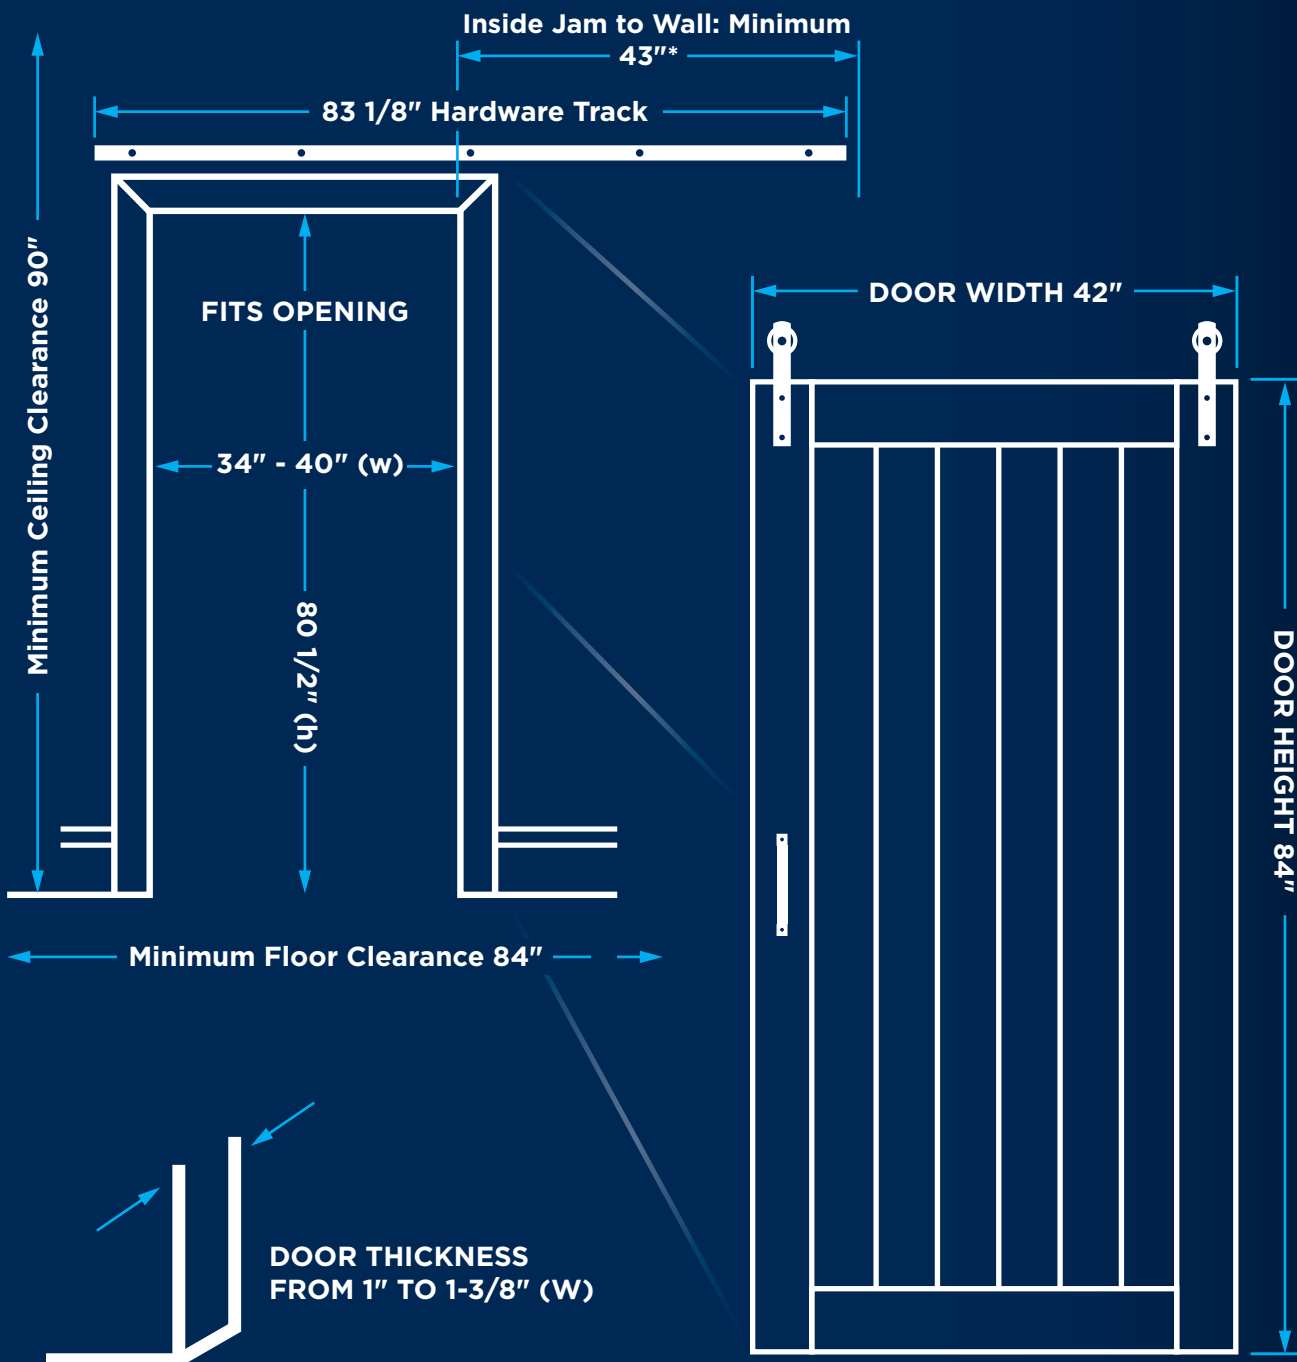

42"

# BARN DOOR

## 42" BARN DOOR KIT DIMENSIONS

Minimum Wall Space Required 84" (w) and 90" (h)

\* Space requirements could vary if the track length is shortened or track position changes from the recommended instructions