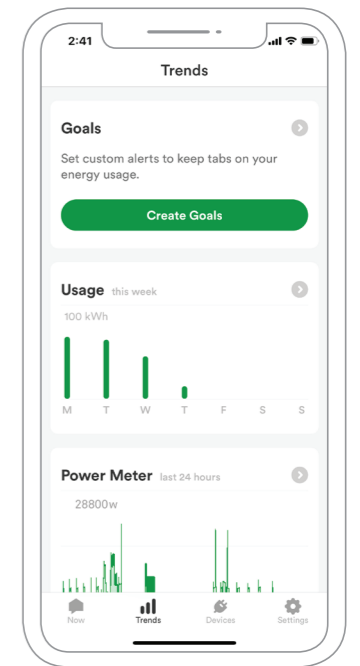

Simple, Powerful App

In using the Square D edition of the Sense app, The Wiser Energy system provides homeowners with the knowledge they need to keep their homes safe and efficient.

**Simple,
powerful single
app. Wherever
you go, home
goes with you.**

24/7 access

See what's on in your home at any time, from anywhere. With 24/7 access to your home, you can turn your appliances into smart appliances at once.

Notifications

Create custom notifications, letting you know when things turn on/off. Like when your garage door opens, when your dryer turns off, or if you leave a curling iron plugged in.

Customize

Set energy usage goals, estimate your monthly energy bills, and take proactive action to cut down on your energy waste. If your home is solar equipped, you can view solar generation, and monitor your return on investment.