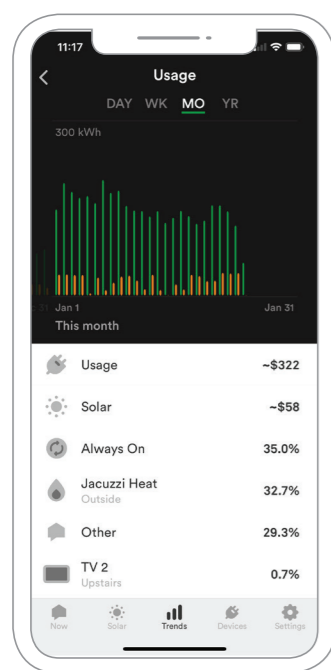

Energy Management

There's no reason your home's electrical bill should be a mystery. **Gain a little insight to manage your energy better** and keep the household budget on track.

With the Wiser Energy system you will see where your money goes and easily spot the inefficiencies that increase your expenses. **The Wiser Energy system will help you take advantage of cheaper, off-peak energy** and make the most of your solar power installation.

Is home safety your main concern? The Wiser Energy system detects electrical use and sends you notifications via the app, like when your garage door opens, or when you leave a curling iron plugged in.

A growing list of smart device integrations including **Philips Hue, Wemo Insight and Kasa smartplugs** enable the ability to take action directly within the app.

See energy usage trends and create goals with the intuitive, easy to use app