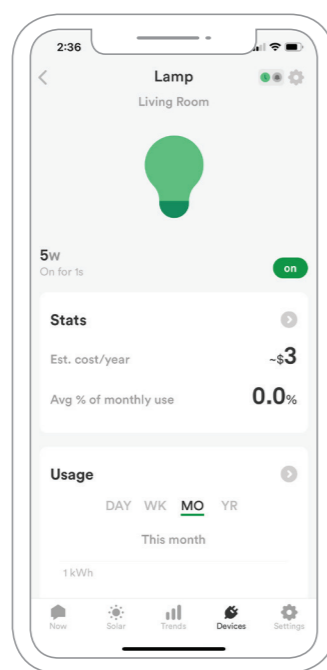

### Customize

Set energy usage goals, estimate your monthly energy bills, and take proactive action to cut down on your energy waste. If your home is solar equipped, you can view solar generation, and monitor your return on investment.

# Energy Management

There's no reason your home's electrical bill should be a mystery. **Gain a little insight to manage your energy better** and keep the household budget on track.

With the Wiser Energy system you will see where your money goes and easily spot the inefficiencies that increase your expenses. **The Wiser Energy system will help you take advantage of cheaper, off-peak energy** and make the most of your solar power installation.

**Is home safety your main concern?** The Wiser Energy system detects electrical use and sends you notifications via the app, like when your garage door opens, or when you leave a curling iron plugged in.

A growing list of smart device integrations including **Philips Hue, Wemo Insight and Kasa smartplugs** enable the ability to take action directly within the app.

See energy usage trends and create goals with the intuitive, easy to use app