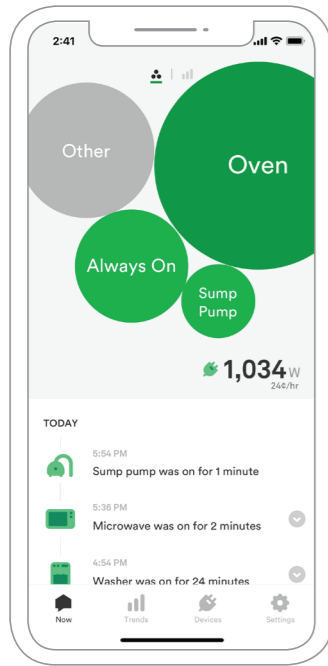

# Discover the **WISER ENERGY** difference

Life Is On

**SQUARE D**<sup>TM</sup>  
by Schneider Electric

Wouldn't it be nice  
to keep tabs on your  
home from anywhere?

# Meet Wiser

Wiser Energy™ from Square D™ is an integral part of any smart home. It helps you keep tabs on your home by notifying you when devices are ON or OFF, and monitors home energy usage in real time, for a safer and more efficient home.