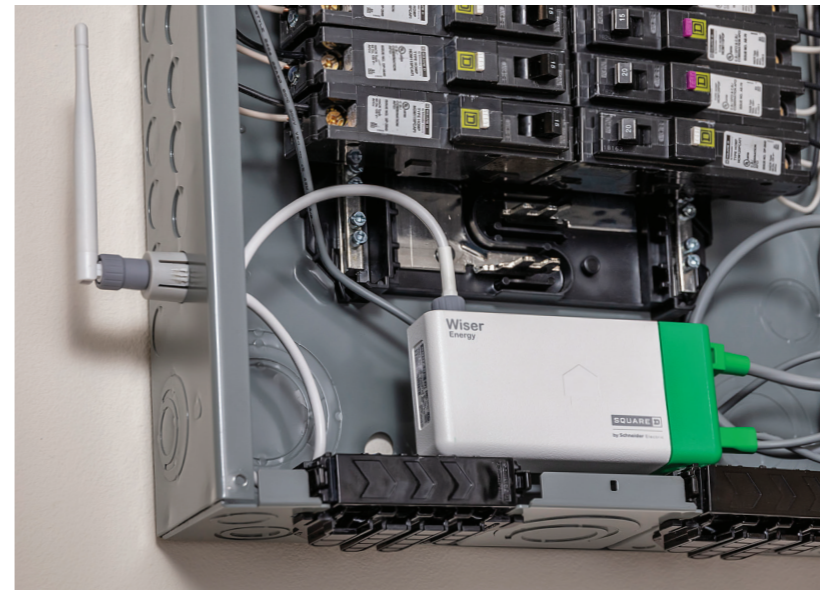

Easy Installation

Installing the **Wiser Energy system** is **simple, quick and straightforward**. Once the Wiser Energy unit is installed in your home's electrical panel by a certified electrician, and connected to your wifi, setting up the app takes only minutes. Over time, through crowd sourcing and using machine learning, the app senses electrical activity and identifies your electrical devices. Once your devices are identified, you'll have crystal clear insight into your energy use. **Now your home has a voice!**

Note: Contact a licensed electrical contractor for installation of the Wiser Energy system.

Turn your appliances into connected appliances.