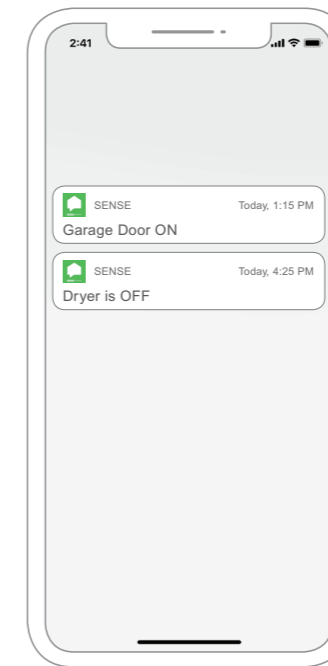

Simple, Powerful App

In using the Square D edition of the Sense app, The Wiser Energy system provides homeowners with the knowledge they need to keep their homes safe and efficient.

**Simple,
powerful single
app. Wherever
you go, home
goes with you.**

24/7 access

See what's on in your home at any time, from anywhere. With 24/7 access to your home, you can turn your appliances into smart appliances at once.

Notifications

Create custom notifications, letting you know when things turn on/off. Like when your garage door opens, when your dryer turns off, or if you leave a curling iron plugged in.

Customize

Set energy usage goals, estimate your monthly energy bills, and take proactive action to cut down on your energy waste. If your home is solar equipped, you can view solar generation, and monitor your return on investment.