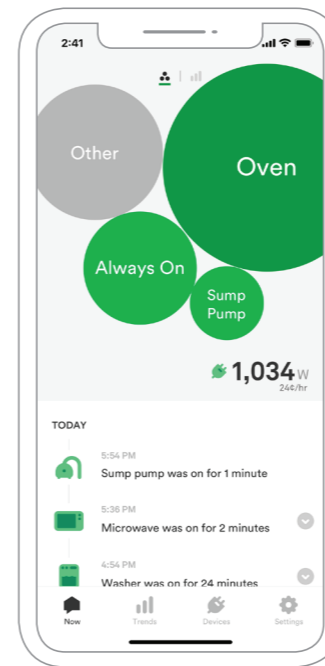

Simple, Powerful App

In using the Square D edition of the Sense app, The Wiser Energy system provides homeowners with the knowledge they need to keep their homes safe and efficient.

**Simple,
powerful single
app. Wherever
you go, home
goes with you.**

24/7 access

See what's on in your home at any time, from anywhere. With 24/7 access to your home, you can turn your appliances into smart appliances at once.

Notifications

Create custom notifications, letting you know when things turn on/off. Like when your garage door opens, when your dryer turns off, or if you leave a curling iron plugged in.

Customize

Set energy usage goals, estimate your monthly energy bills, and take proactive action to cut down on your energy waste. If your home is solar equipped, you can view solar generation, and monitor your return on investment.