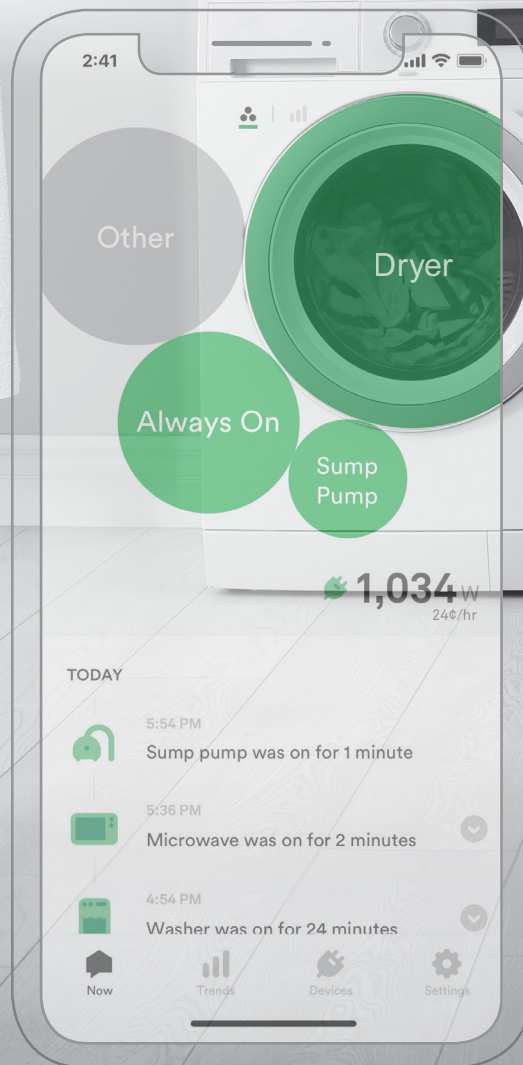

# Discover the **WISER ENERGY** difference

Life Is On

**SQUARE D**<sup>TM</sup>  
by Schneider Electric

Wouldn't it be nice  
to keep tabs on your  
home from anywhere?

# Meet Wiser

Wiser Energy™ from Square D™ is an integral part of any smart home. It helps you keep tabs on your home by notifying you when devices are ON or OFF, and monitors home energy usage in real time, for a safer and more efficient home.

The Wiser Energy system uses the Sense app Square D edition for 24/7 monitoring of your valuable appliances and electronics