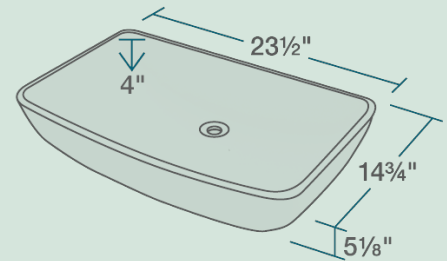

23 1/2" x 14 3/4" x 5 1/8"  
 Vessel Installation  
 True Vitreous China  
 No Hardware Needed  
 Lifetime Warranty